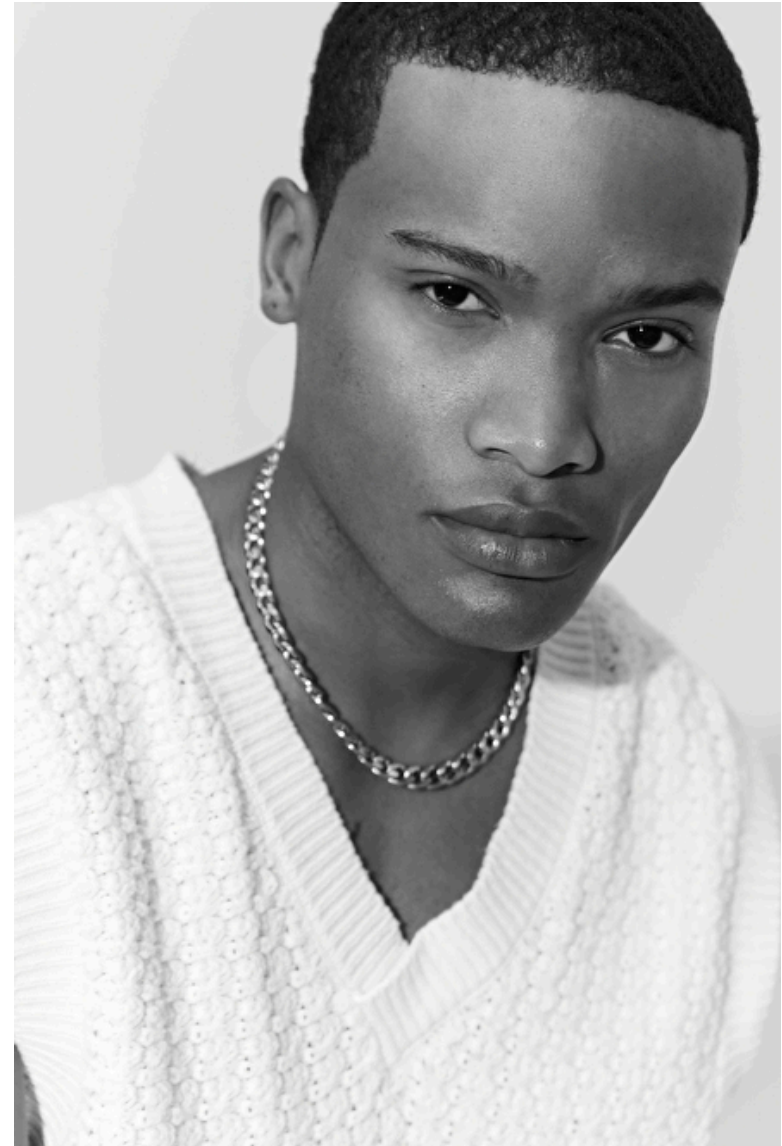

Jase Battiste

Height 183cm / 6' 0.0"

Chest 92cm / 36"

Waist 74cm / 29"

Shoes EU/US/UK 44 / 11 / 9.5

Eyes Brown

Hair Black

Inseam 86cm / 34"

Neck 37cm / 14.5"

Sleeve 64cm / 25"

Suit size 46cm / 36"

Suit cut Regular