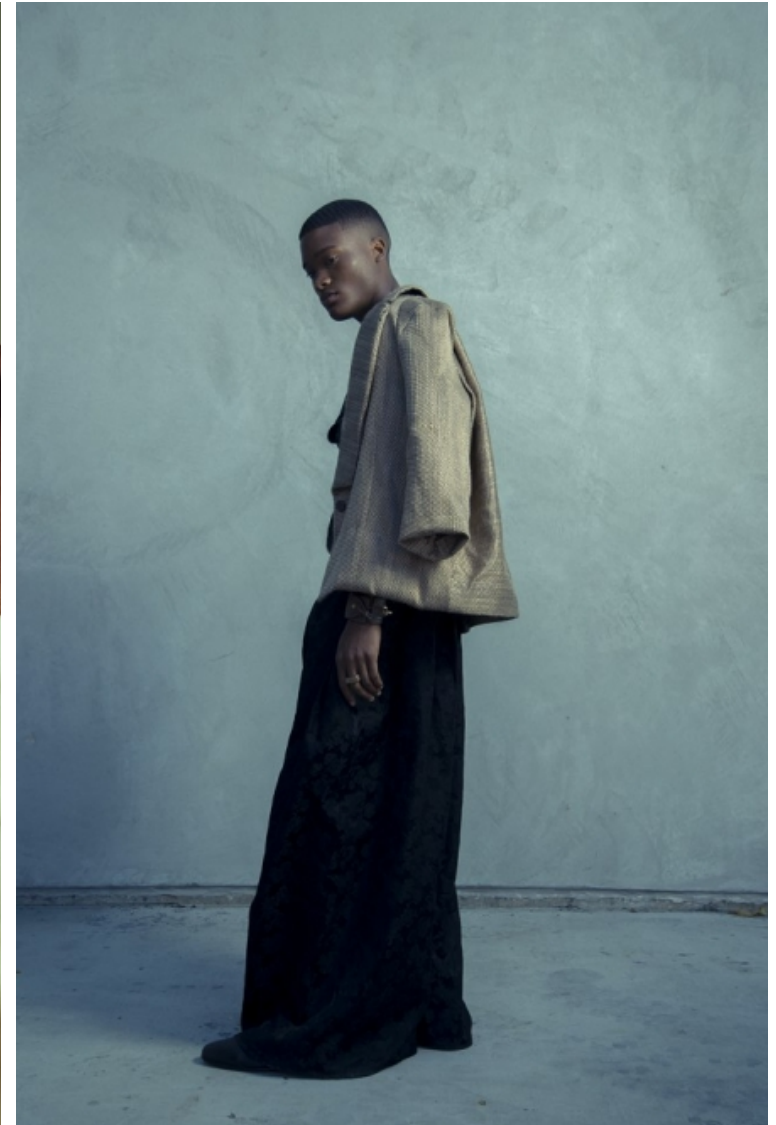

Select

MODEL MANAGEMENT

400 Michigan Ave Ste 700, Chicago, 60611, Illinois, United States

Phone: +1 312 943 3226 Email: info.chicago@selectmodel.com Website: <https://selectmodel.com/>

Jase Battiste

Height 183cm / 6' 0.0"

Chest 92cm / 36"

Waist 74cm / 29"

Shoes EU/US/UK 44 / 11 / 9.5

Eyes Brown

Hair Black

Inseam 86cm / 34"

Neck 37cm / 14.5"

Sleeve 64cm / 25"

Suit size 46cm / 36"

Suit cut Regular