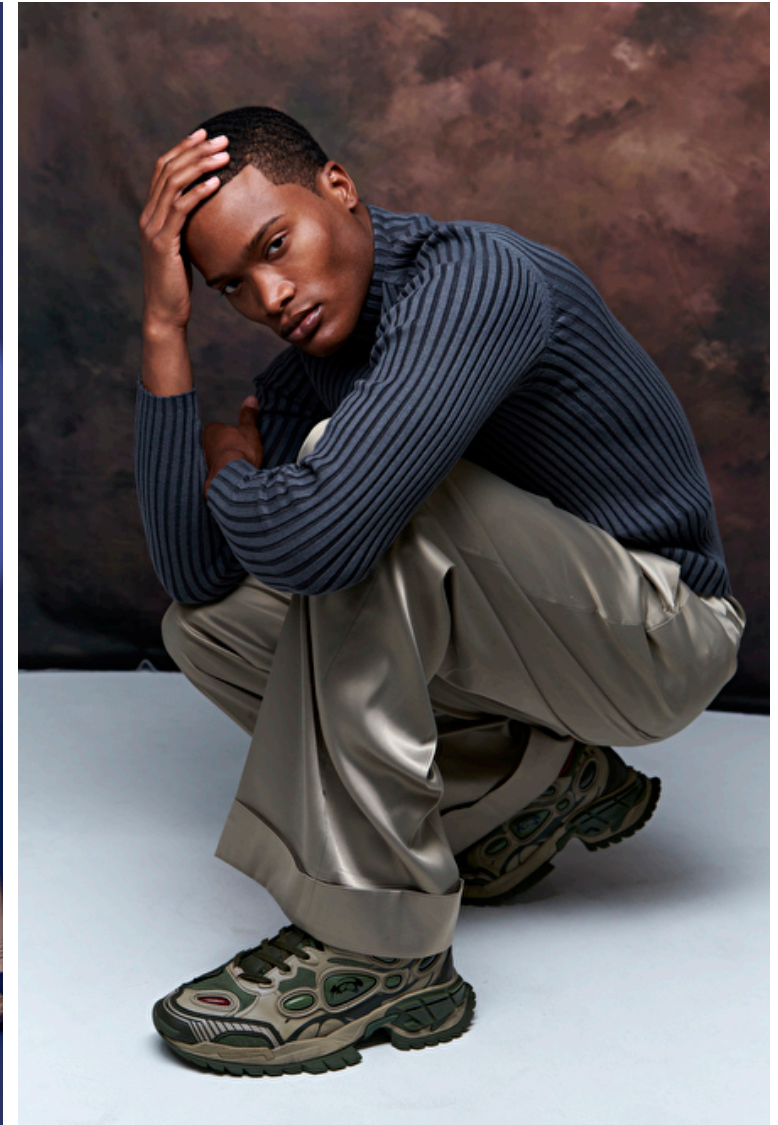

Select

MODEL MANAGEMENT

400 Michigan Ave SUITE 700, Chicago, 60611, UNITED STATES, United States
Phone: +1 312 943 3226 Email: info.chicago@selectmodel.com Website: <https://selectmodel.com/>

Jase Battiste

Height 183cm / 6' 0.0"

Chest 92cm / 36"

Waist 74cm / 29"

Shoes EU/US/UK 44 / 11 / 9.5

Eyes Brown

Hair Black

Inseam 86cm / 34"

Neck 37cm / 14.5"

Sleeve 64cm / 25"

Suit size 46cm / 36"

Suit cut Regular