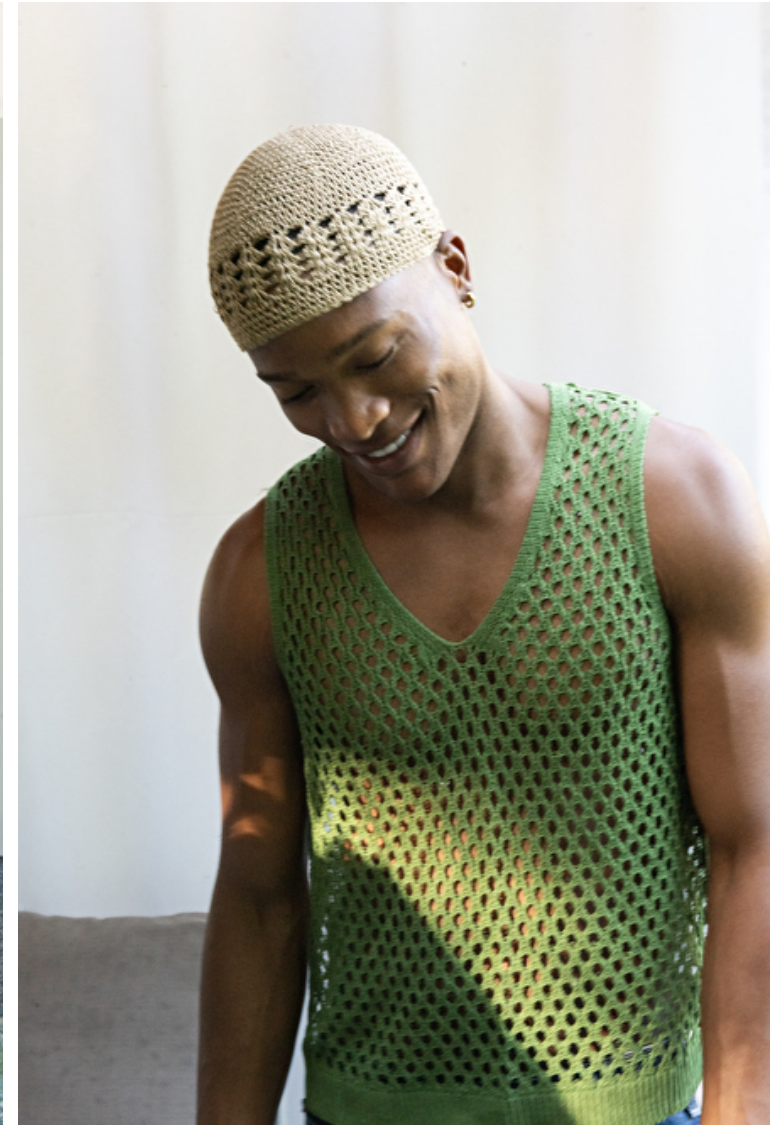

Shoes EU/US/UK 44 / 11 / 9.5

Eyes Brown

Hair Black

Inseam 86cm / 34"

Neck 37cm / 14.5"

Sleeve 64cm / 25"

Suit size 46cm / 36"

Suit cut Regular