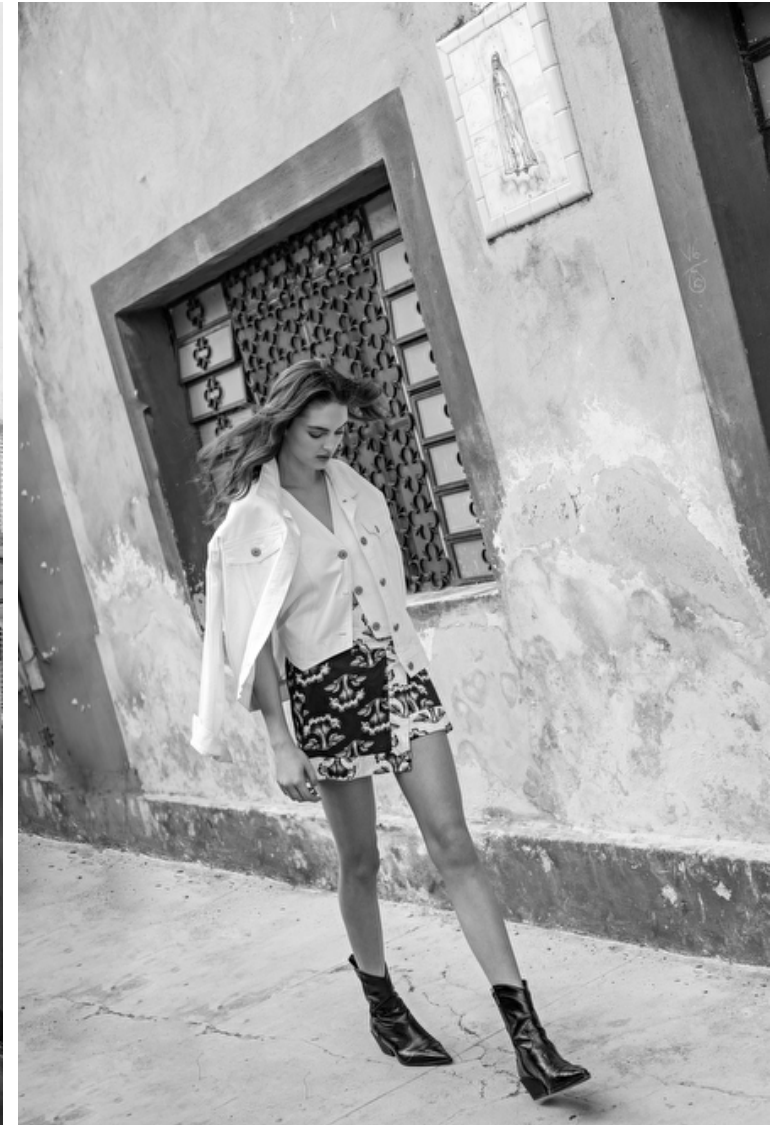

Bust 86cm / 34"

Waist 62cm / 24.5"

Hips 86cm / 34"

Shoes EU/US/UK 39 / 8 / 6

Eyes Blue

Hair Brown

Cup A

Select