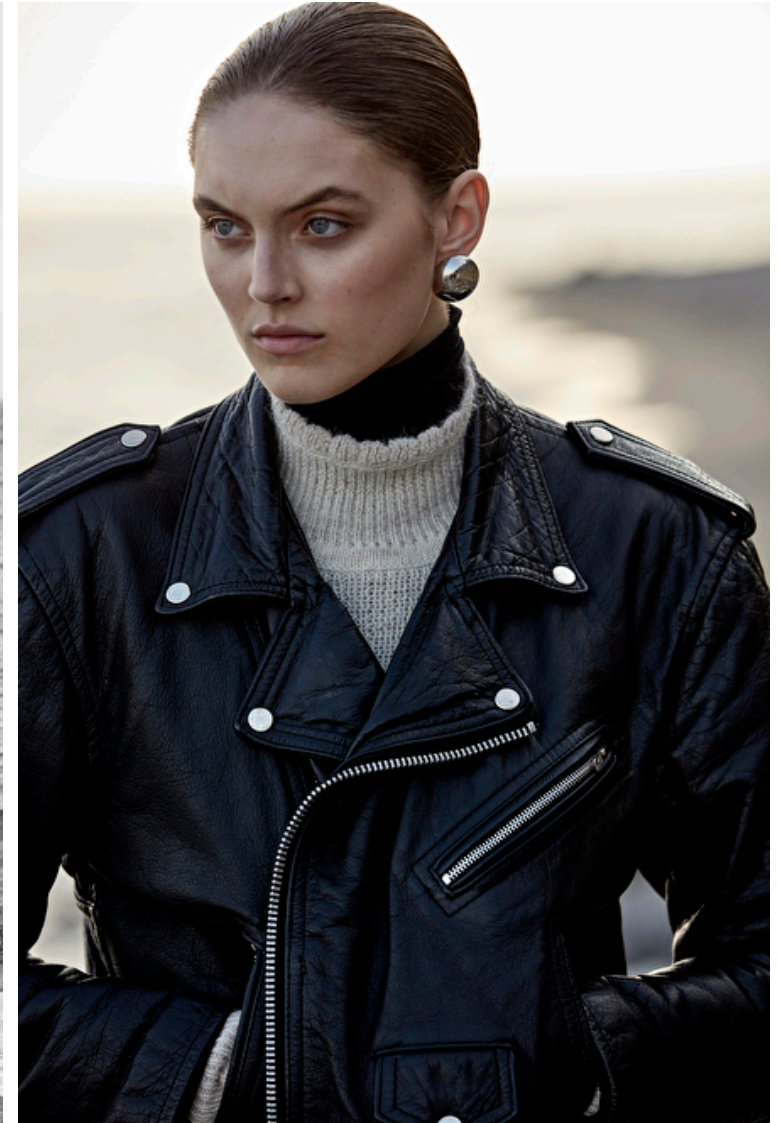

Bust 86cm / 34"

Waist 62cm / 24.5"

Hips 86cm / 34"

Shoes EU/US/UK 39 / 8 / 6

Eyes Blue

Hair Brown

Cup A

Select