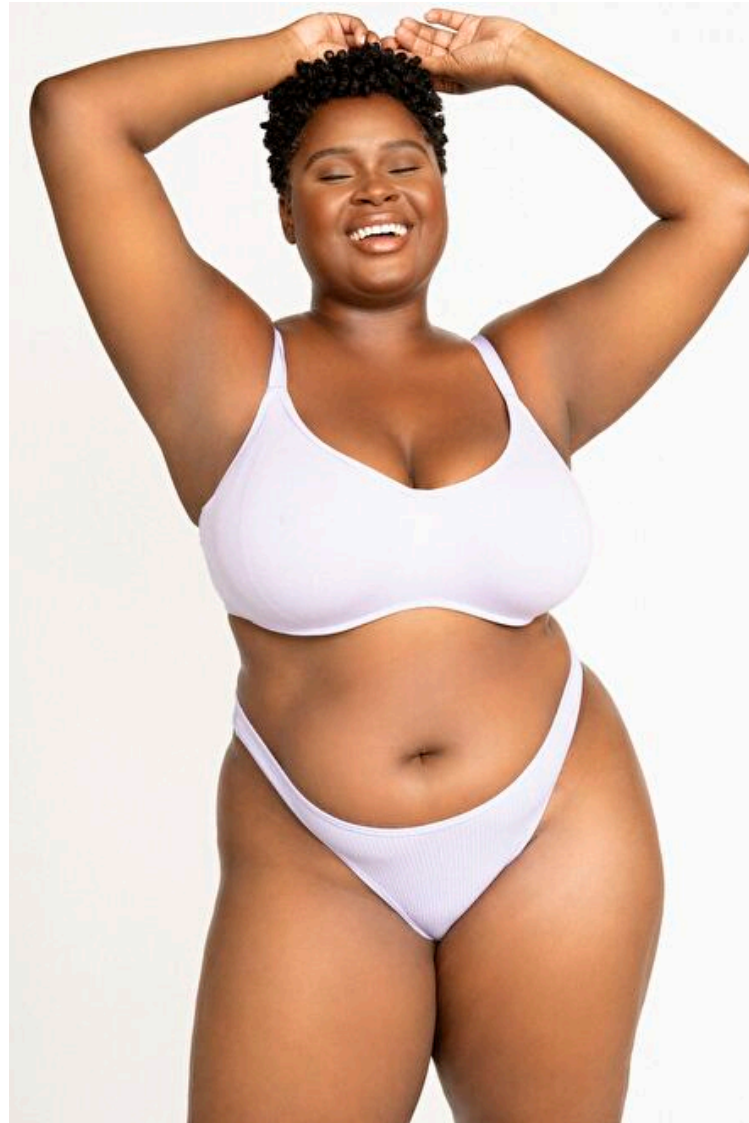

Select

MODEL MANAGEMENT

400 Michigan Ave SUITE 700, Chicago, 60611, UNITED STATES, United States
Phone: +1 312 943 3226 Email: info.chicago@selectmodel.com Website: <https://selectmodel.com/>

Jasmine Mitchell

Height 175cm / 5' 9.0"

Size EU/US 48 / 18

Bust 123cm / 48.5"

Waist 99cm / 39"

Hips 131cm / 51.5"

Shoes EU/US/UK 42.5 / 11 / 9

Eyes Brown

Hair Brown

Cup DDD