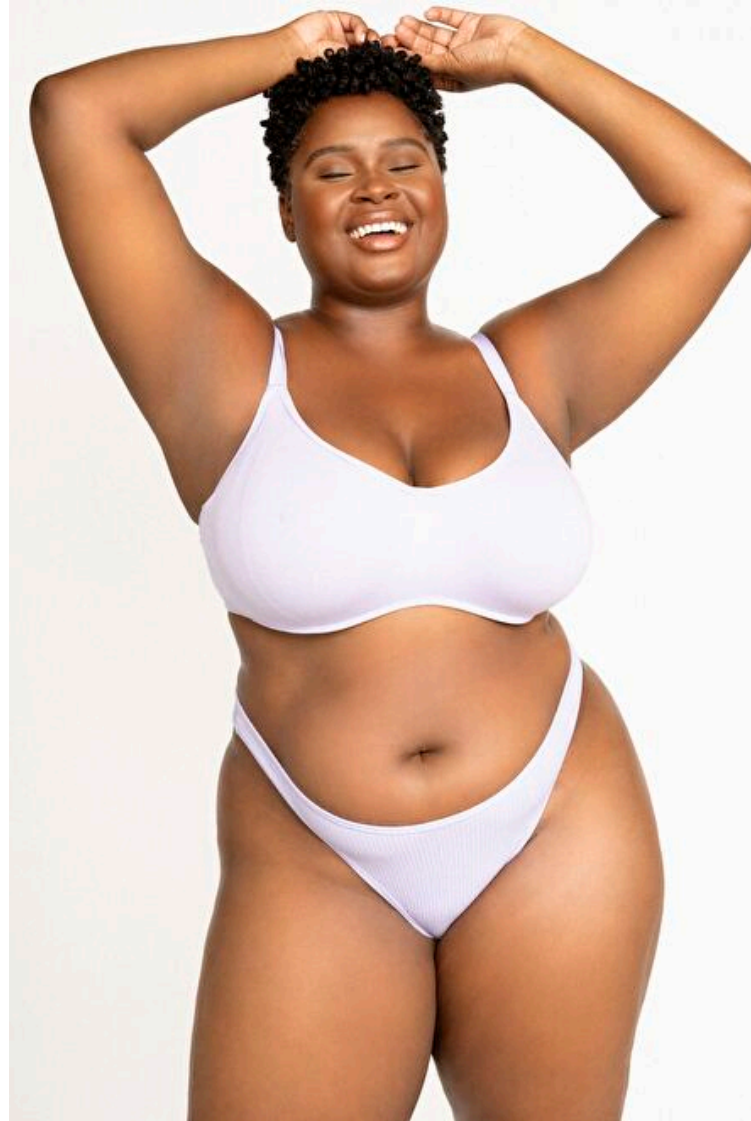

Select

MODEL MANAGEMENT

400 Michigan Ave SUITE 700, Chicago, 60611, IL, United States
Phone: +1 312 943 3226 **Email:** info.chicago@selectmodel.com **Website:** <https://selectmodel.com/>

Jasmine Mitchell

Height 175cm / 5' 9.0"

Size EU/US 48 / 18

Bust 123cm / 48.5"

Waist 99cm / 39"

Hips 131cm / 51.5"

Shoes EU/US/UK 42.5 / 11 / 9

Eyes Brown

Hair Brown

Cup DDD