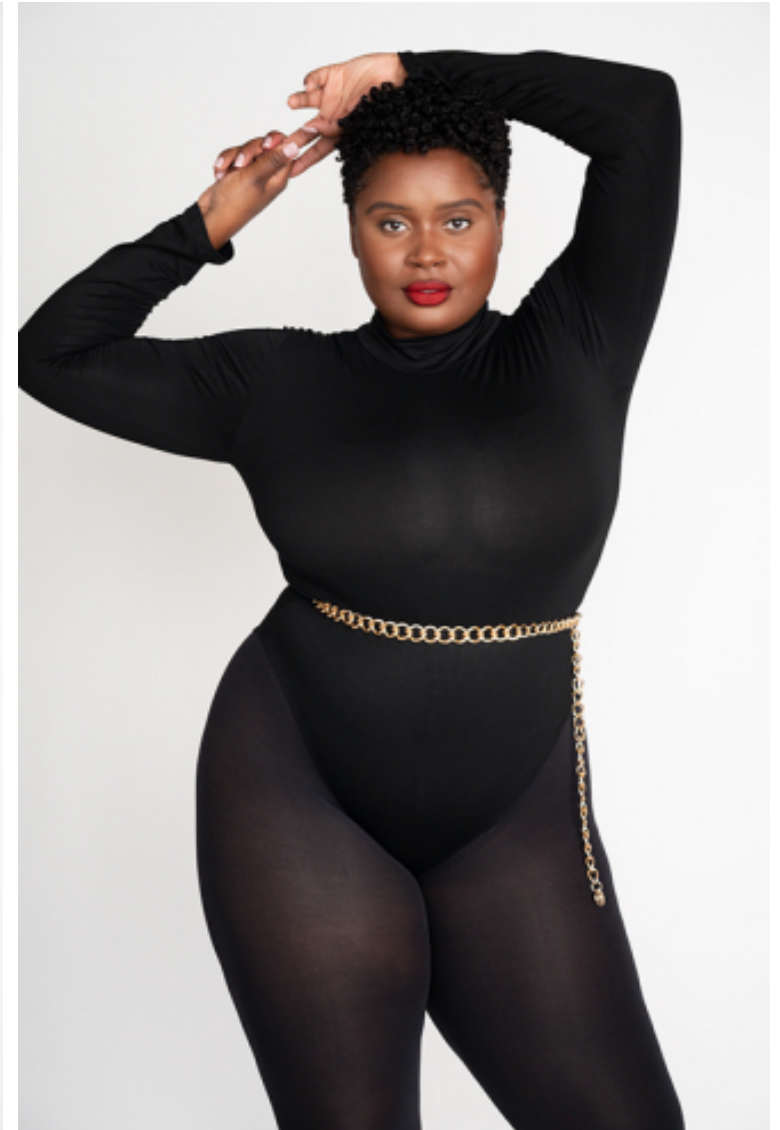

Select

MODEL MANAGEMENT

400 Michigan Ave Ste 700, Chicago, 60611, Illinois, United States

Phone: +1 312 943 3226 Email: info.chicago@selectmodel.com Website: <https://selectmodel.com/>

Jasmine Mitchell

Height 175cm / 5' 9.0"

Size EU/US 48 / 18

Bust 123cm / 48.5"

Waist 99cm / 39"

Hips 131cm / 51.5"

Shoes EU/US/UK 42.5 / 11 / 9

Eyes Brown

Hair Brown

Cup DDD