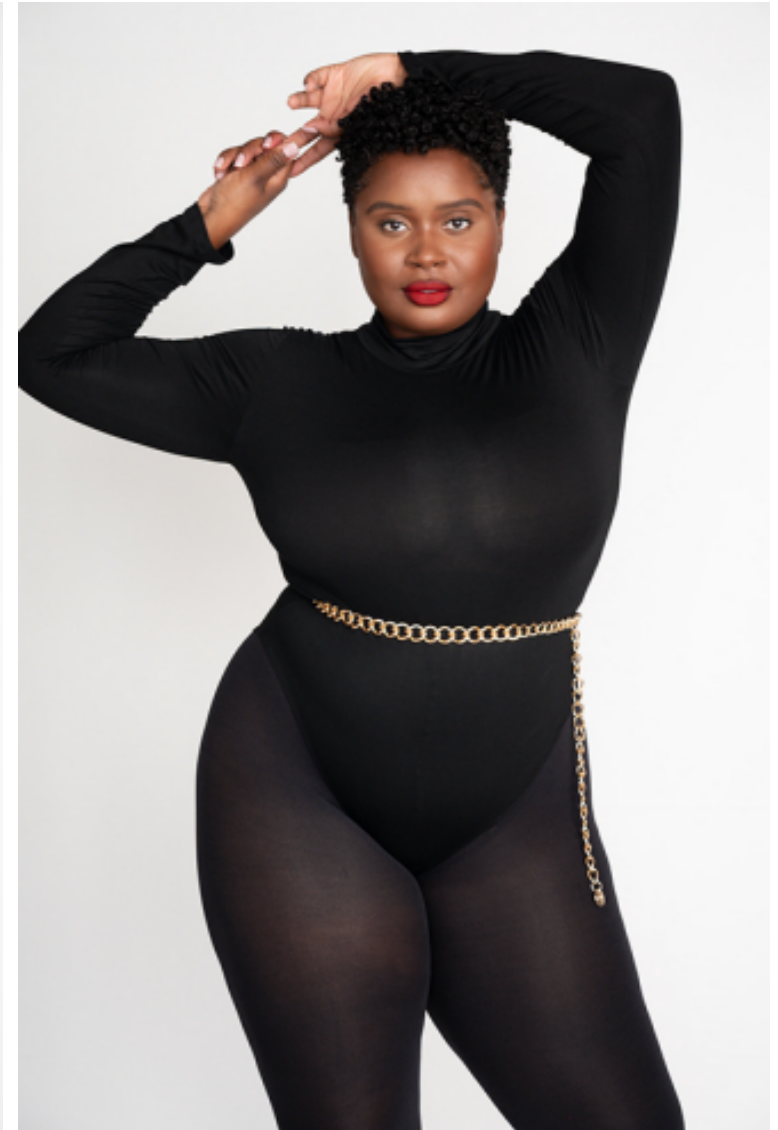

Select

MODEL MANAGEMENT

400 Michigan Ave SUITE 700, Chicago, 60611, IL, United States

Phone: +1 312 943 3226 Email: info.chicago@selectmodel.com Website: <https://selectmodel.com/>

Jasmine Mitchell

Height 175cm / 5' 9.0"

Size EU/US 48 / 18

Bust 123cm / 48.5"

Waist 99cm / 39"

Hips 131cm / 51.5"

Shoes EU/US/UK 42.5 / 11 / 9

Eyes Brown

Hair Brown

Cup DDD