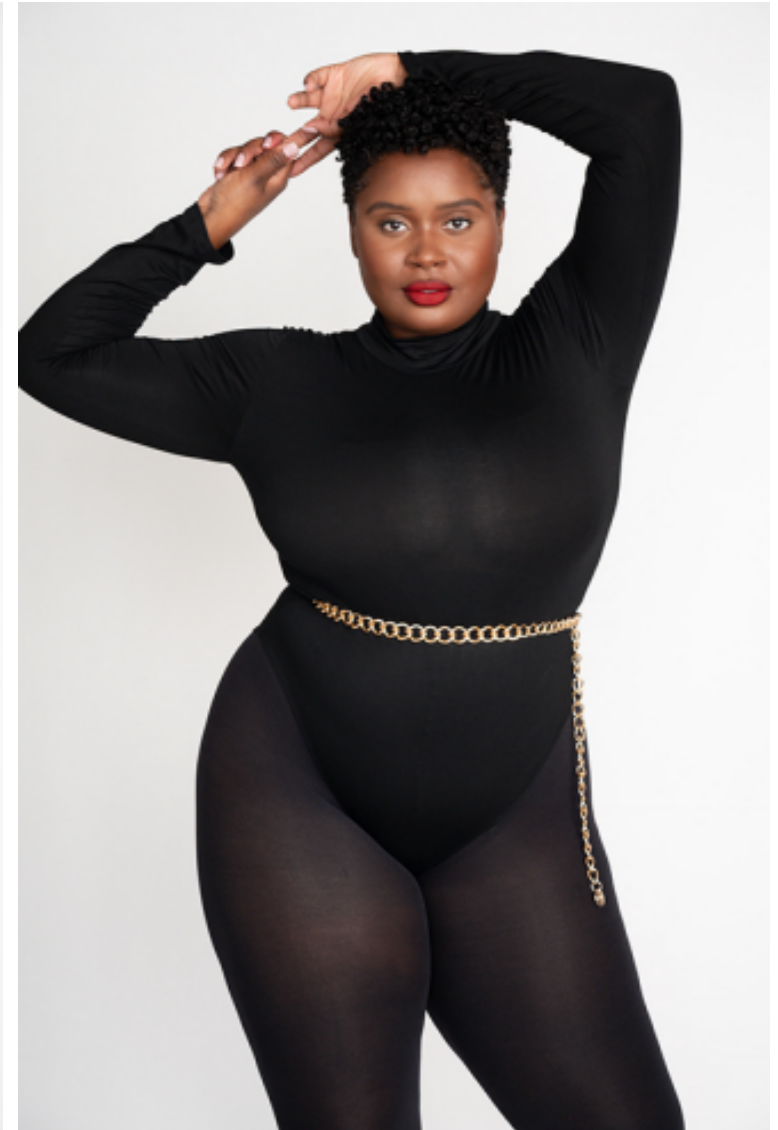

Select

MODEL MANAGEMENT

400 Michigan Ave SUITE 700, Chicago, 60611, UNITED STATES, United States
Phone: +1 312 943 3226 **Email:** info.chicago@selectmodel.com **Website:** <https://selectmodel.com/>

Jasmine Mitchell

Height 175cm / 5' 9.0"

Size EU/US 48 / 18

Bust 123cm / 48.5"

Waist 99cm / 39"

Hips 131cm / 51.5"

Shoes EU/US/UK 42.5 / 11 / 9

Eyes Brown

Hair Brown

Cup DDD