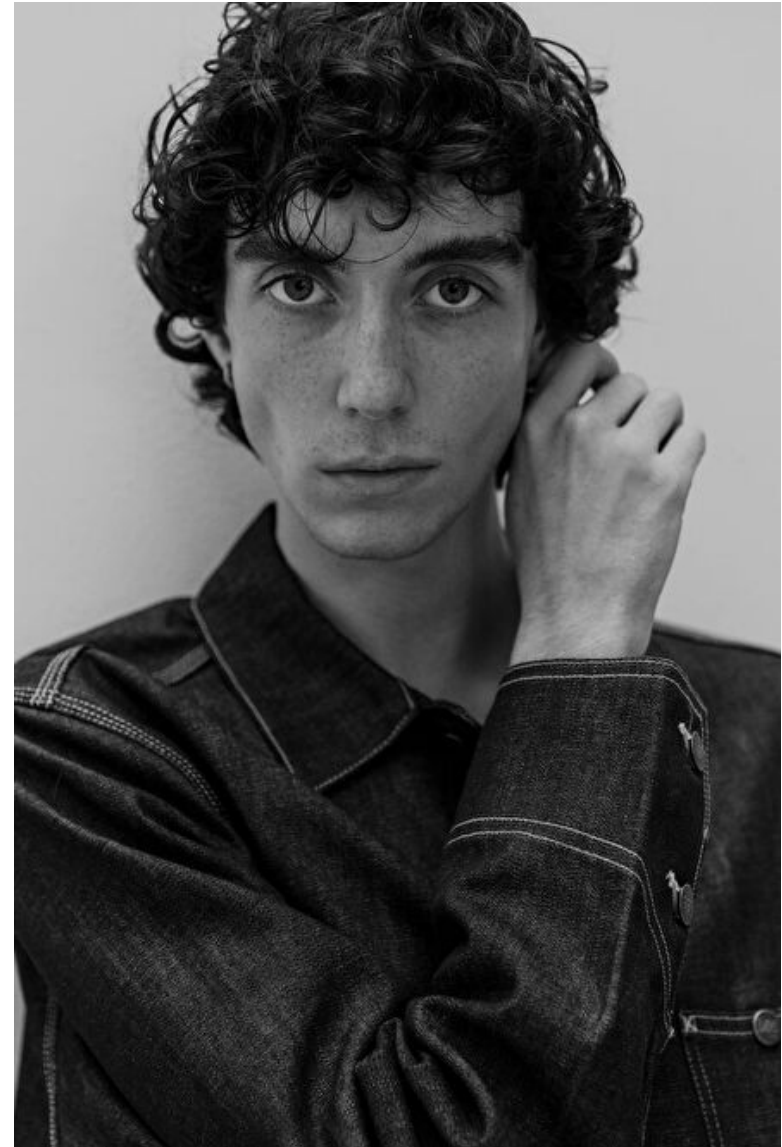

Jaxon Dobbins

Height 190cm / 6' 3.0"

Waist 71cm / 28"

Shoes EU/US/UK 42.5 / 10 / 8.5

Eyes Blue

Hair Brown

Inseam 86cm / 34"

Suit size 48cm / 38"

Suit cut Long