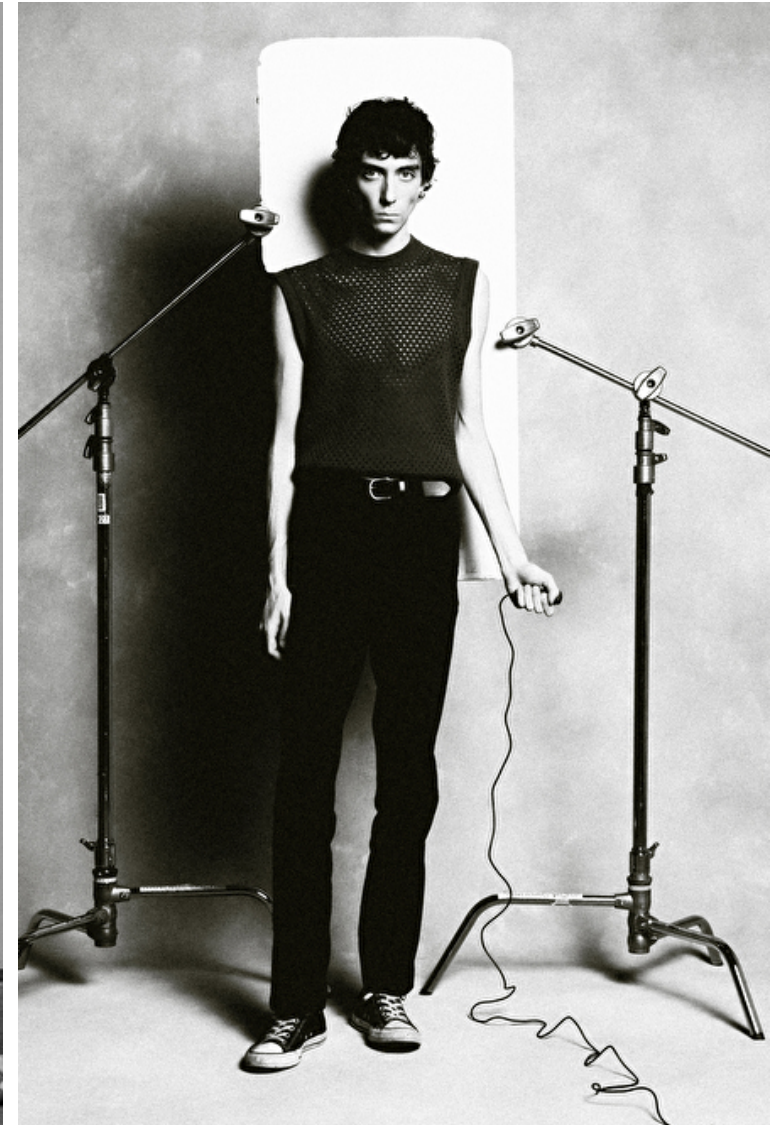

Waist 71cm / 28"

Shoes EU/US/UK 42.5 / 10 / 8.5

Eyes Blue

Hair Brown

Inseam 86cm / 34"

Suit size 48cm / 38"

Suit cut Long

Select