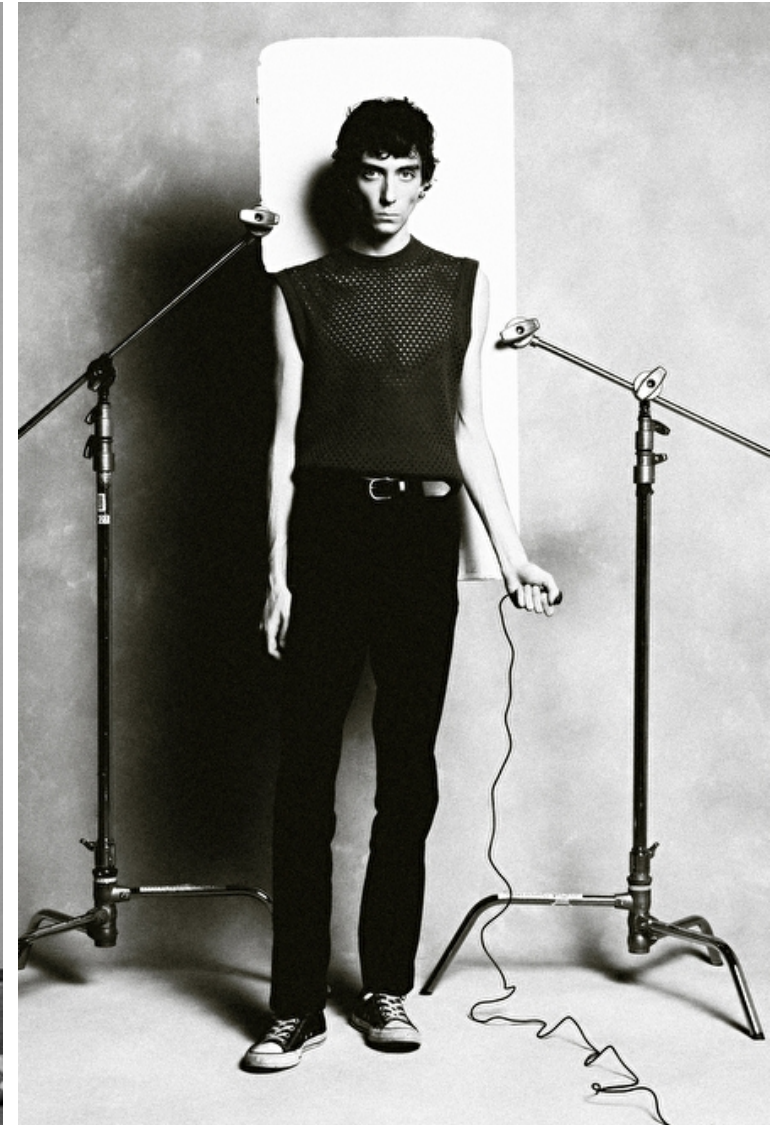

Select

MODEL MANAGEMENT

400 Michigan Ave Ste 700, Chicago, 60611, Illinois, United States

Phone: +1 312 943 3226 Email: info.chicago@selectmodel.com Website: <https://selectmodel.com/>

Jaxon Dobbins

Height 189cm / 6' 2.5"

Chest 86cm / 34"

Waist 66cm / 26"

Shoes EU/US/UK 42.5 / 10 / 8.5

Eyes Blue

Hair Brown

Inseam 86cm / 34"

Neck 34cm / 13.5"

Sleeve 79cm / 31"

Suit size 48cm / 38"

Suit cut Long