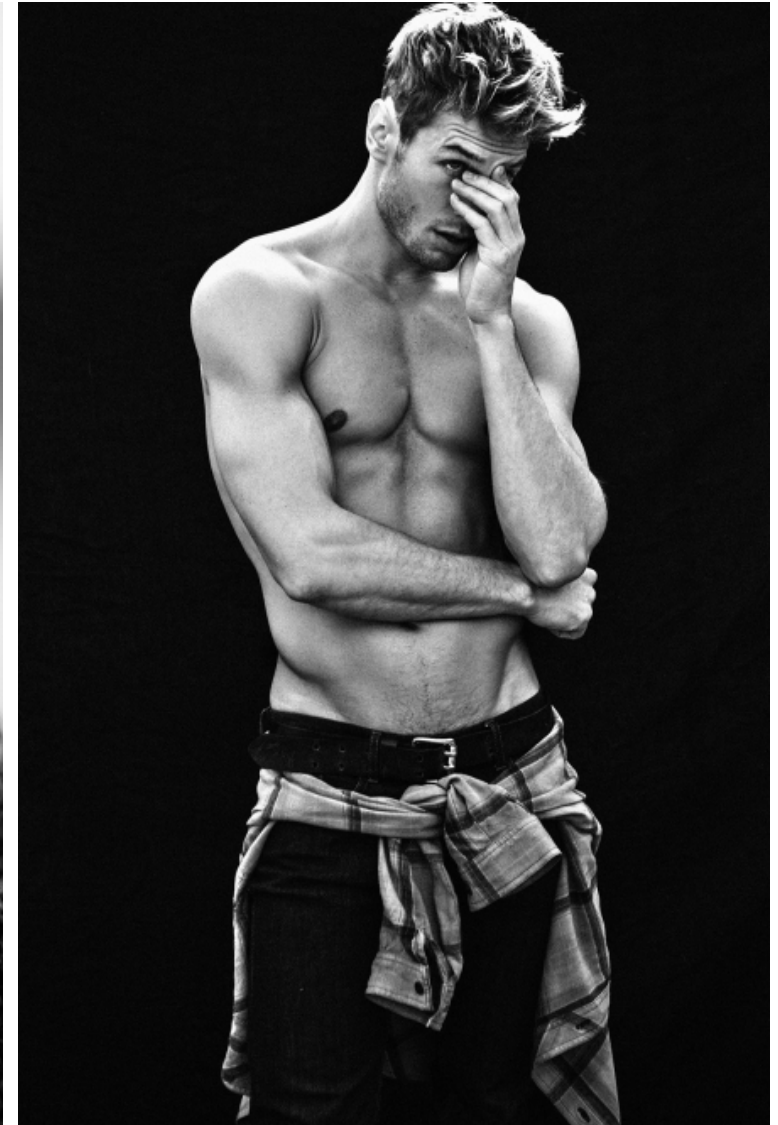

Select

MODEL MANAGEMENT

400 Michigan Ave SUITE 700, Chicago, 60611, UNITED STATES, United States
Phone: +1 312 943 3226 **Email:** info.chicago@selectmodel.com **Website:** <https://selectmodel.com/>

Jeff Kasser

Height 185cm / 6' 1.0"

Waist 81cm / 32"

Shoes EU/US/UK 45 / 12 / 10.5

Eyes Blue

Hair Dark blond

Inseam 84cm / 33"

Neck 39cm / 15.5"

Sleeve 84cm / 33"

Suit size 50cm / 40"

Suit cut Regular