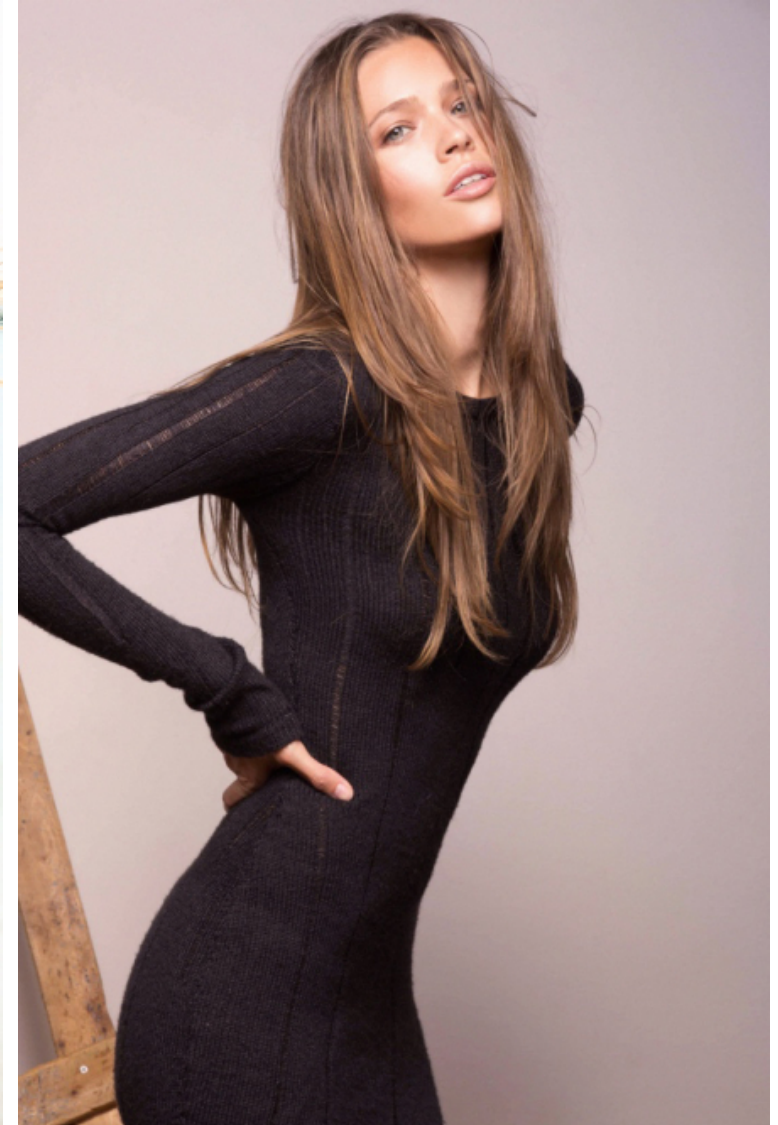

Select

MODEL MANAGEMENT

400 Michigan Ave SUITE 700, Chicago, 60611, UNITED STATES, United States
Phone: +1 312 943 3226 **Email:** info.chicago@selectmodel.com **Website:** <https://selectmodel.com/>

Jenica Ratzlaff

Height 178cm / 5' 10.0"

Size EU/US 34 / 4

Bust 86cm / 34"

Waist 63cm / 25"

Hips 89cm / 35"

Shoes EU/US/UK 39.5 / 8.5 / 6

Eyes Blue

Hair Light brown