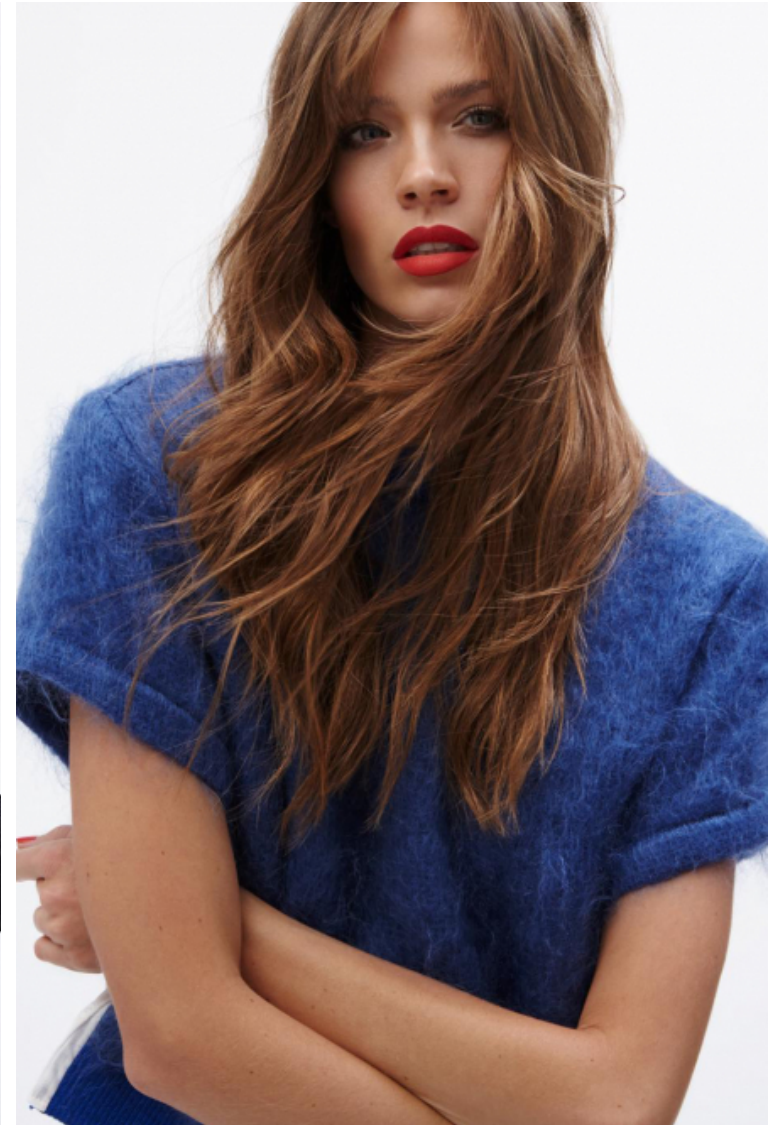

Select

MODEL MANAGEMENT

400 Michigan Ave SUITE 700, Chicago, 60611, UNITED STATES, United States
Phone: +1 312 943 3226 **Email:** info.chicago@selectmodel.com **Website:** <https://selectmodel.com/>

Jenica Ratzlaff

Height 178cm / 5' 10.0"

Size EU/US 34 / 4

Bust 86cm / 34"

Waist 63cm / 25"

Hips 89cm / 35"

Shoes EU/US/UK 39.5 / 8.5 / 6

Eyes Blue

Hair Light brown