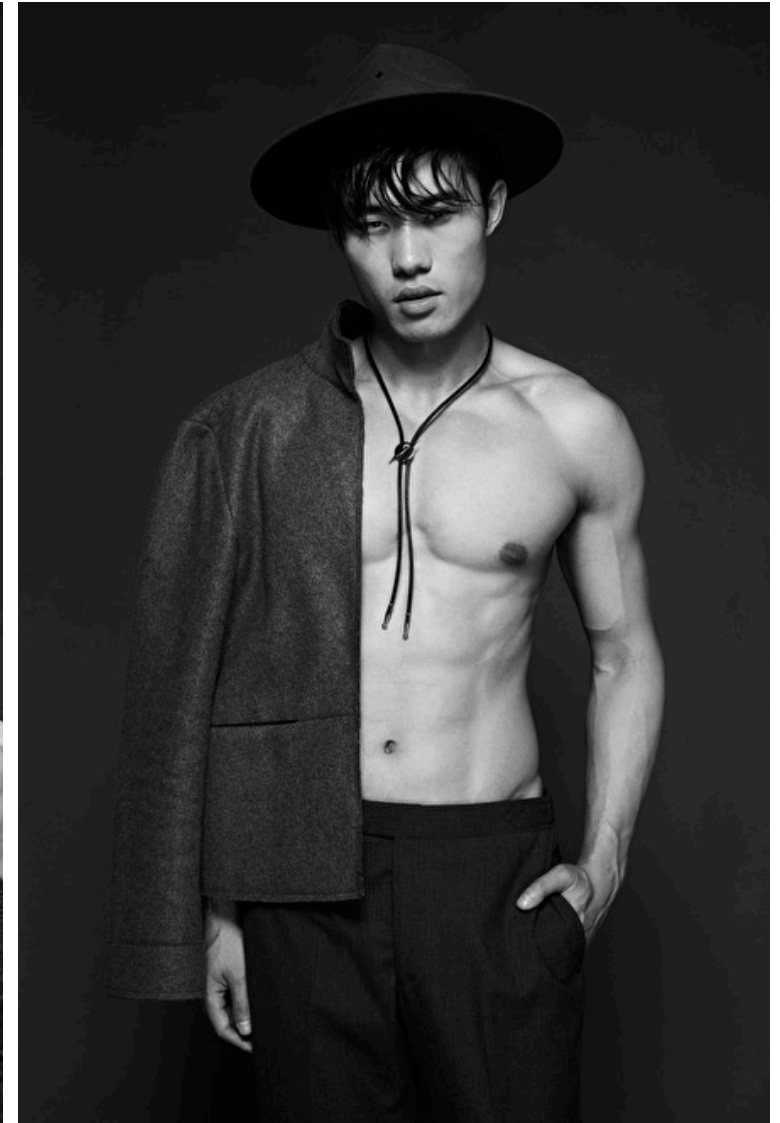

Select

MODEL MANAGEMENT

400 Michigan Ave SUITE 700, Chicago, 60611, UNITED STATES, United States
Phone: +1 312 943 3226 Email: info.chicago@selectmodel.com Website: <https://selectmodel.com/>

Jesse

Height 183cm / 6' 0.0"

Chest 97cm / 38"

Waist 81cm / 32"

Shoes EU/US/UK 42.5 / 10 / 8.5

Eyes Brown

Hair Black

Inseam 81cm / 32"

Neck 38cm / 15"

Sleeve 81cm / 32"

Suit size 48cm / 38"

Suit cut Regular