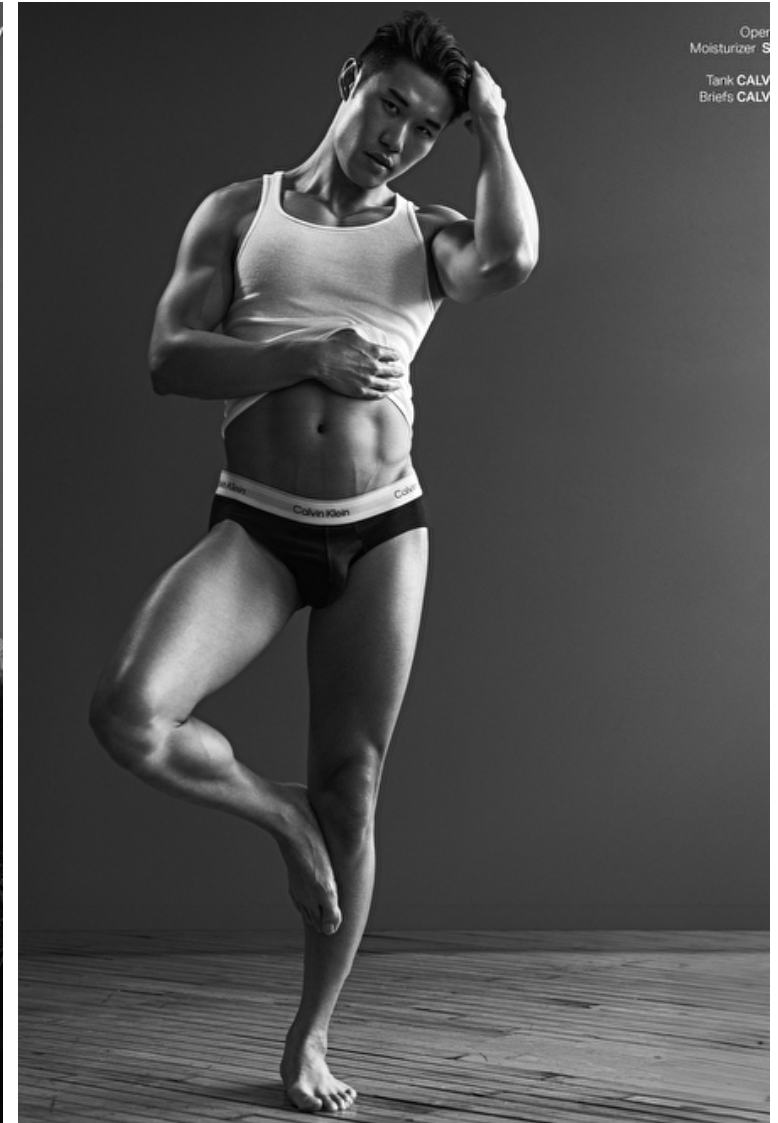

Select

MODEL MANAGEMENT

400 Michigan Ave Ste 700, Chicago, 60611, Illinois, United States

Phone: +1 312 943 3226 Email: info.chicago@selectmodel.com Website: <https://selectmodel.com/>

Jesse Leung

Height 183cm / 6' 0.0"

Chest 97cm / 38"

Waist 81cm / 32"

Shoes EU/US/UK 42.5 / 10 / 8.5

Eyes Brown

Hair Black

Inseam 81cm / 32"

Neck 38cm / 15"

Sleeve 81cm / 32"

Suit size 48cm / 38"

Suit cut Regular