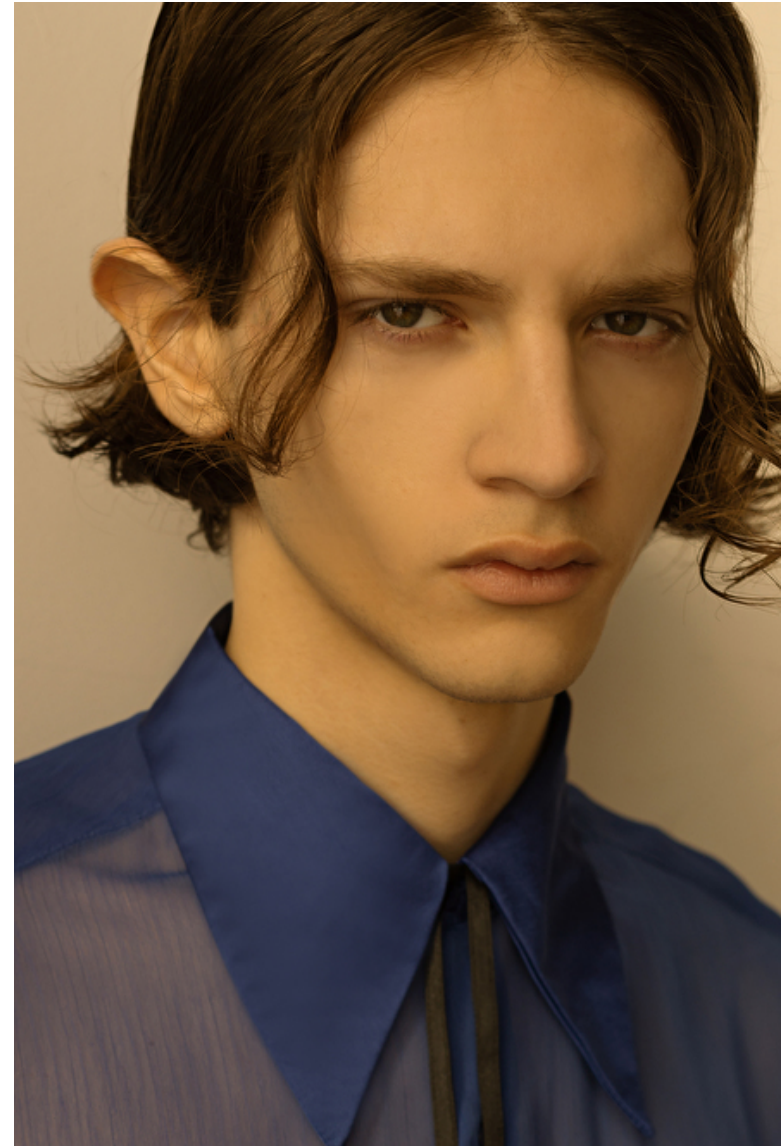

JESSE CANTU

Height 187cm / 6' 1.5"

Chest 84cm / 33"

Waist 71cm / 28"

Shoes EU/US/UK 45 / 12 / 10.5

Eyes Hazel

Hair Brown

Inseam 86cm / 34"

Suit size 43cm / 33"

Suit cut Regular