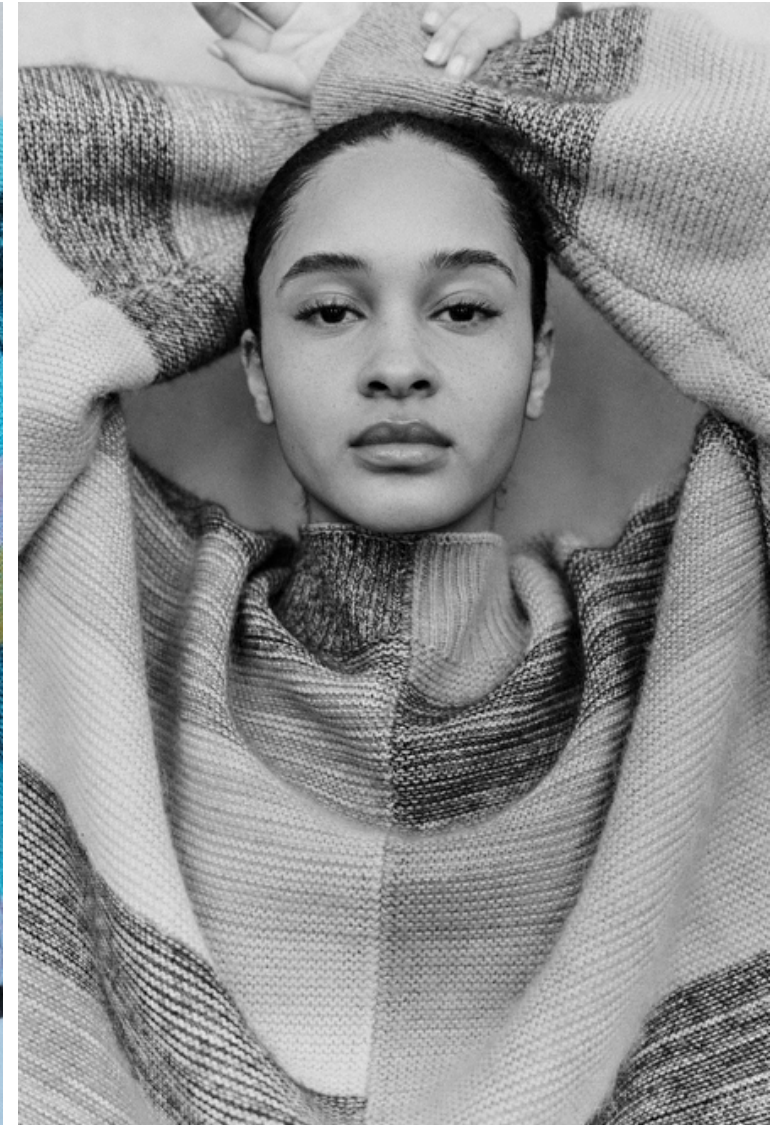

Jiri

Height 175cm / 5' 9.0"

Size EU/US 30

Waist 62cm / 24.5"

Hips 88cm / 34.5"

Shoes EU/US/UK 40 / 9 / 7

Eyes Brown

Hair Dark brown

Bust 80cm / 31.5"

Cup B