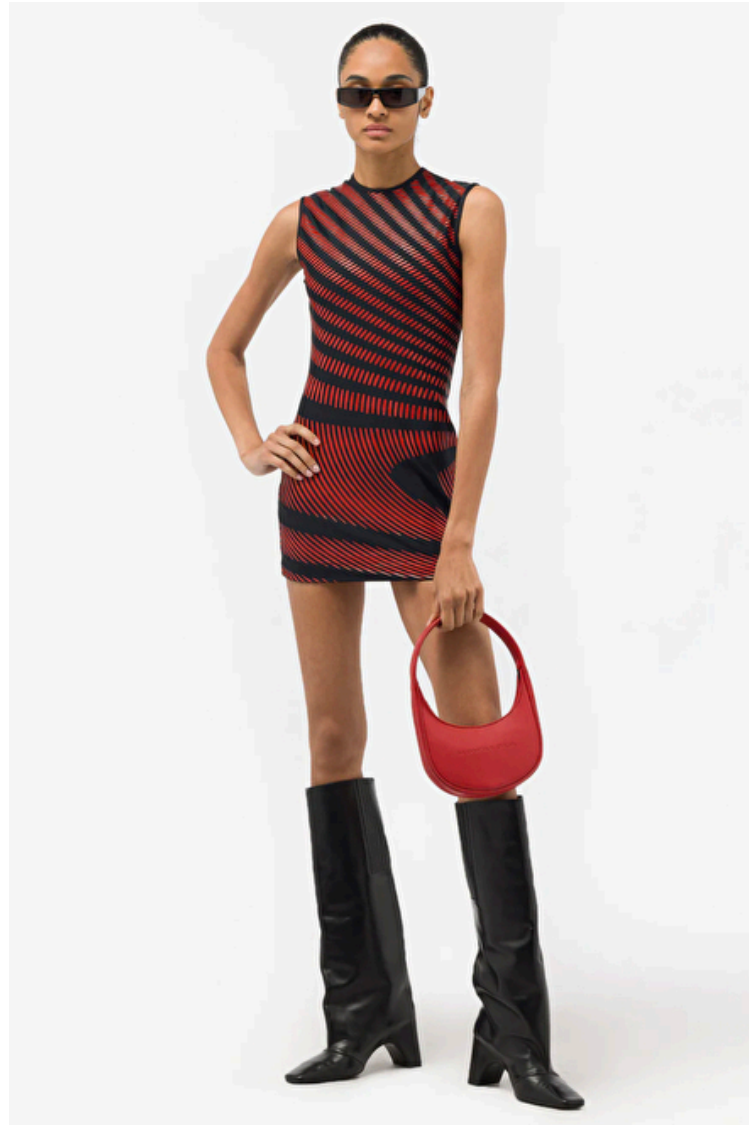

Select

MODEL MANAGEMENT

400 Michigan Ave SUITE 700, Chicago, 60611, IL, United States
Phone: +1 312 943 3226 **Email:** info.chicago@selectmodel.com **Website:** <https://selectmodel.com/>

Jiri

Height 174cm / 5' 8.5"

Size EU/US 30

Waist 64cm / 25"

Hips 88cm / 34.5"

Shoes EU/US/UK 40 / 9 / 7

Eyes Brown

Hair Dark brown

Bust 86cm / 34"

Cup B