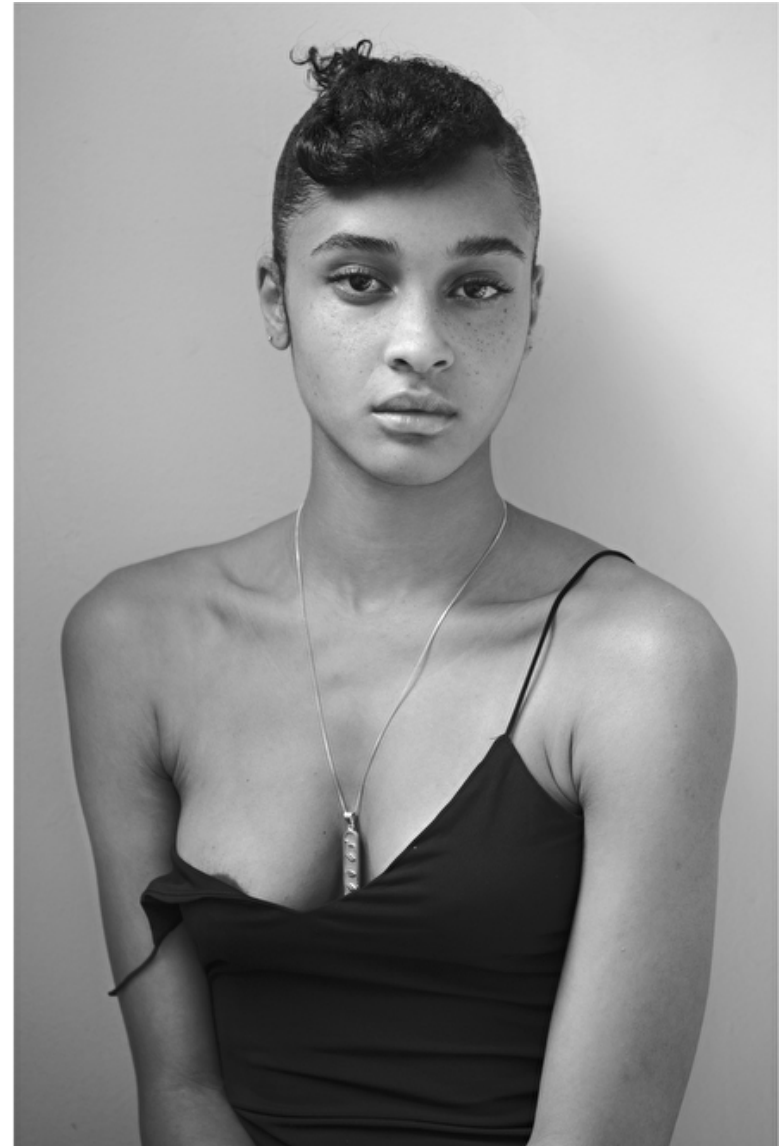

## Jiri

Height 174cm / 5' 8.5"

Size EU/US 30

Waist 64cm / 25"

Hips 88cm / 34.5"

Shoes EU/US/UK 40 / 9 / 7

Eyes Brown

Hair Dark brown

Bust 86cm / 34"

Cup B