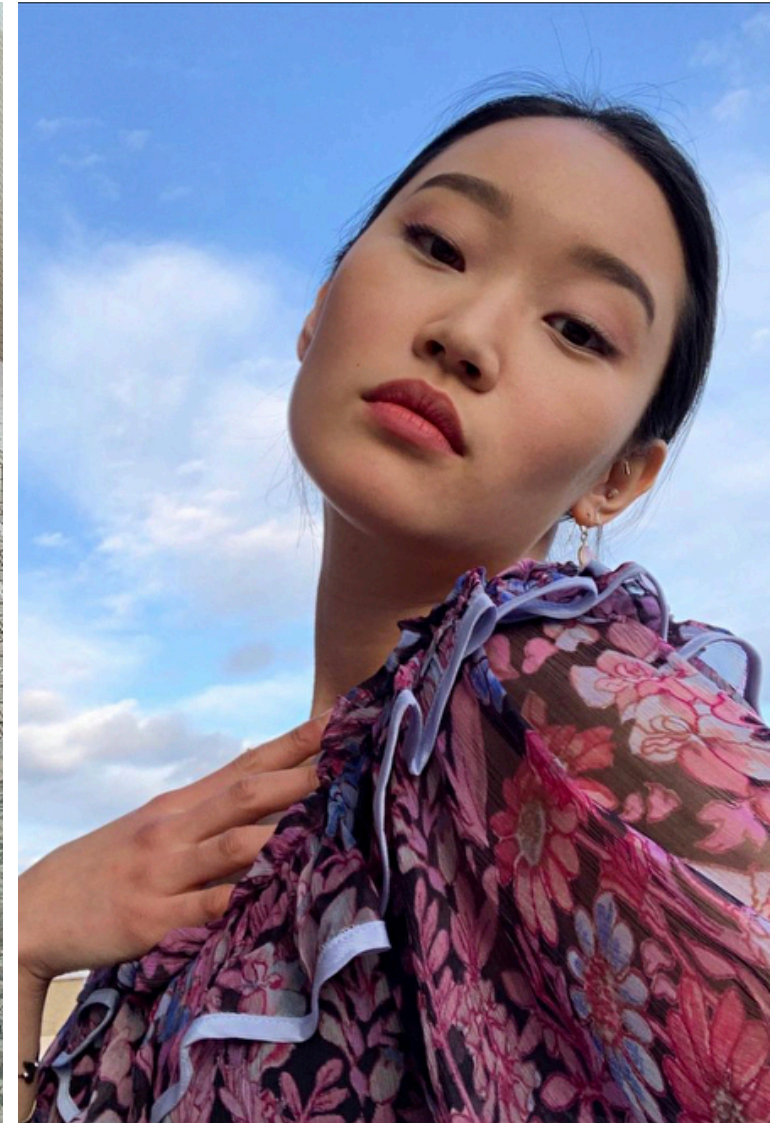

Select

MODEL MANAGEMENT

400 Michigan Ave SUITE 700, Chicago, 60611, UNITED STATES, United States
Phone: +1 312 943 3226 **Email:** info.chicago@selectmodel.com **Website:** https://selectmodel.com/

Jiwon Ra

Height 173cm / 5' 8.0"

Size EU/US 32 / 2

Bust 84cm / 33"

Waist 64cm / 25"

Hips 89cm / 35"

Shoes EU/US/UK 39 / 8 / 6

Eyes Dark brown

Hair Brown

Cup C

Location New York