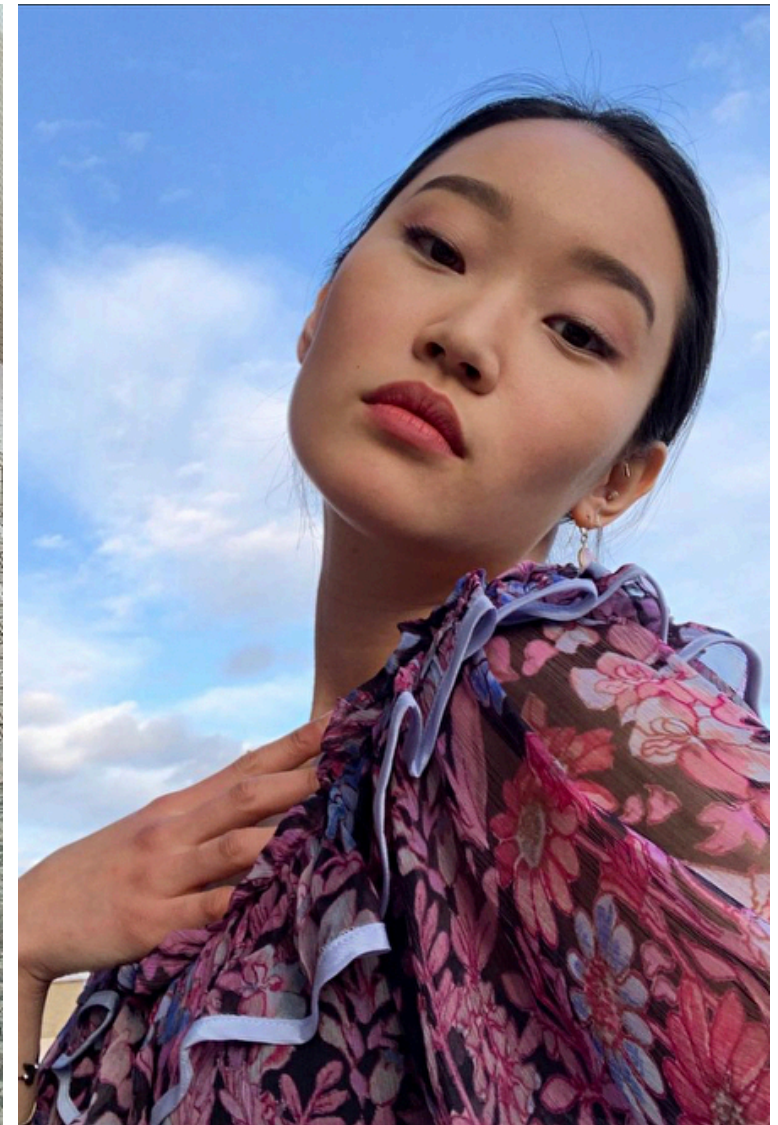

Hips 89cm / 35"

Shoes EU/US/UK 39 / 8 / 6

Eyes Dark brown

Hair Brown

Cup C

Location New York

Jiwon Ra

Height 173cm / 5' 8.0"