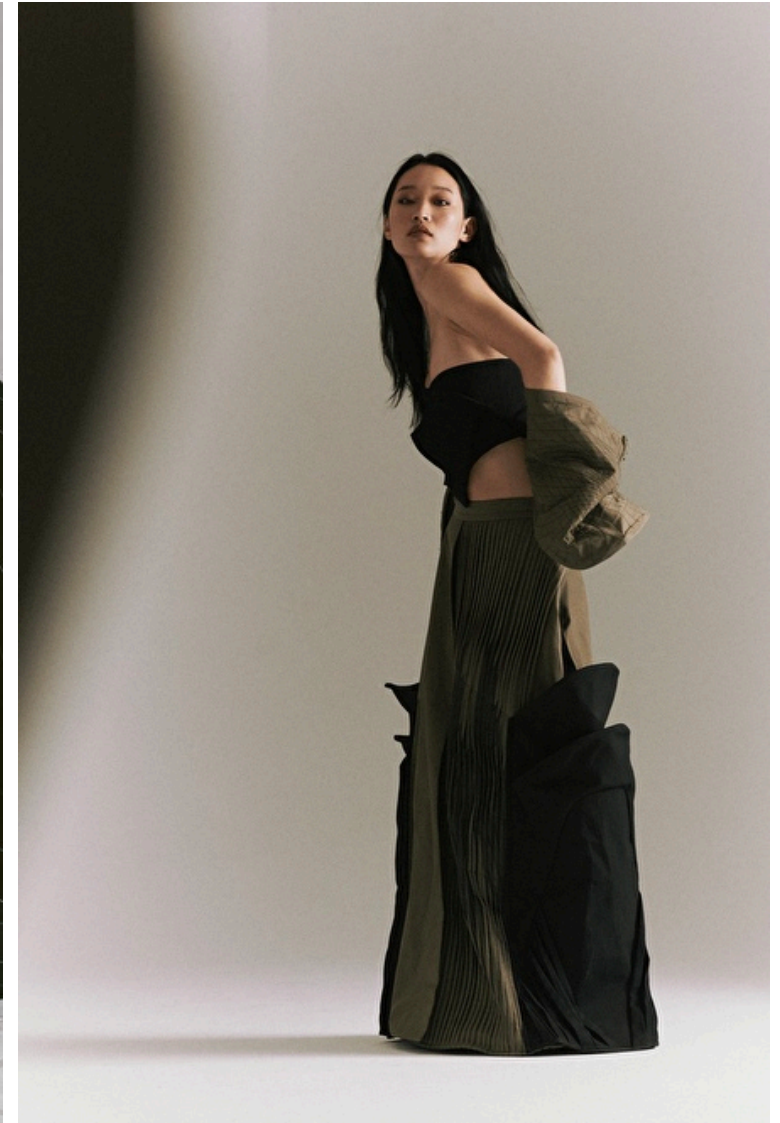

Select

MODEL MANAGEMENT

400 Michigan Ave SUITE 700, Chicago, 60611, UNITED STATES, United States
Phone: +1 312 943 3226 Email: info.chicago@selectmodel.com Website: <https://selectmodel.com/>

Jiwon Ra

Height 173cm / 5' 8.0"

Size EU/US 32 / 2

Bust 84cm / 33"

Waist 64cm / 25"

Hips 89cm / 35"

Shoes EU/US/UK 39 / 8 / 6

Eyes Dark brown

Hair Brown

Cup C

Location New York