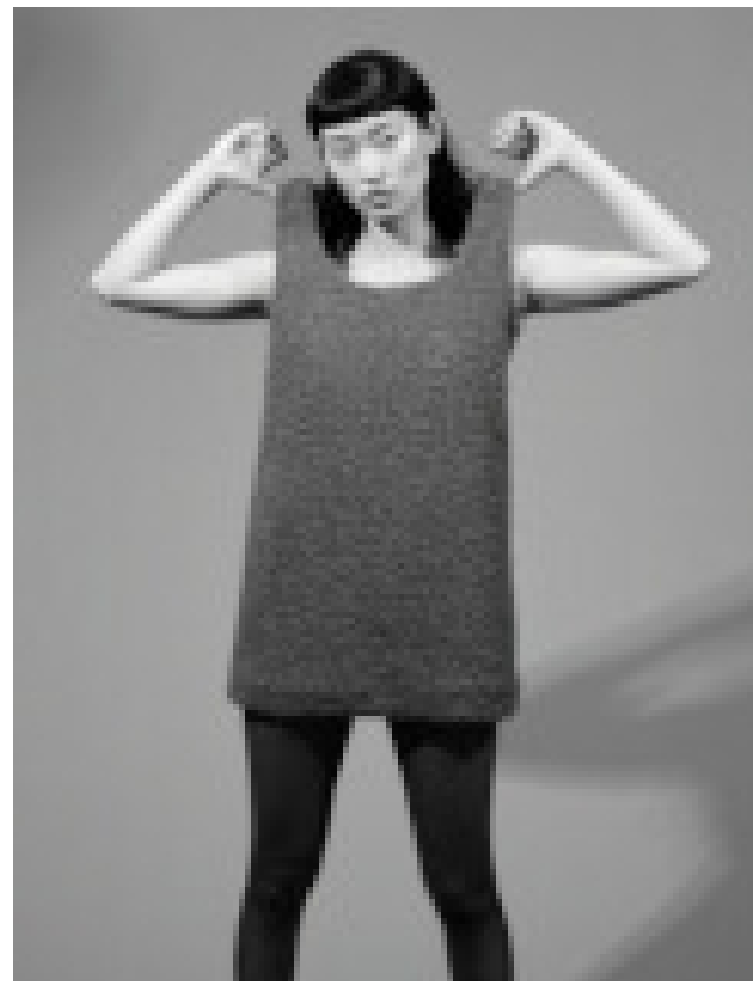

Select

MODEL MANAGEMENT

400 Michigan Ave Ste 700, Chicago, 60611, Illinois, United States

Phone: +1 312 943 3226 Email: info.chicago@selectmodel.com Website: <https://selectmodel.com/>

Jiwon Ra

Height 173cm / 5' 8.0"

Size EU/US 32 / 2

Bust 84cm / 33"

Waist 64cm / 25"

Hips 88cm / 34.5"

Shoes EU/US/UK 39 / 8 / 6

Eyes Dark brown

Hair Brown

Cup C

Location New York