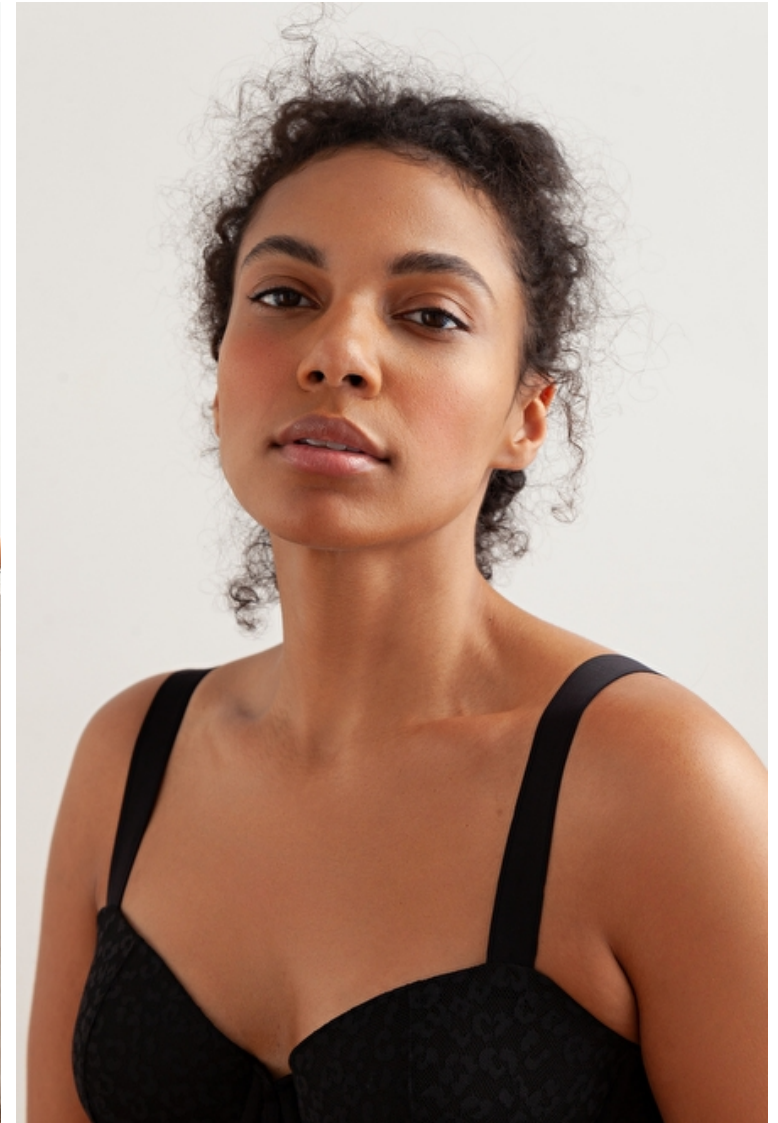

JOCELYN DALE

Height 178cm / 5' 10.0"

Size EU/US 42 / 12

Bust 91cm / 36"

Waist 80cm / 31.5"

Hips 117cm / 46"

Shoes EU/US/UK 40.5 / 9.5 / 7

Eyes Brown

Hair Dark brown

Cup D