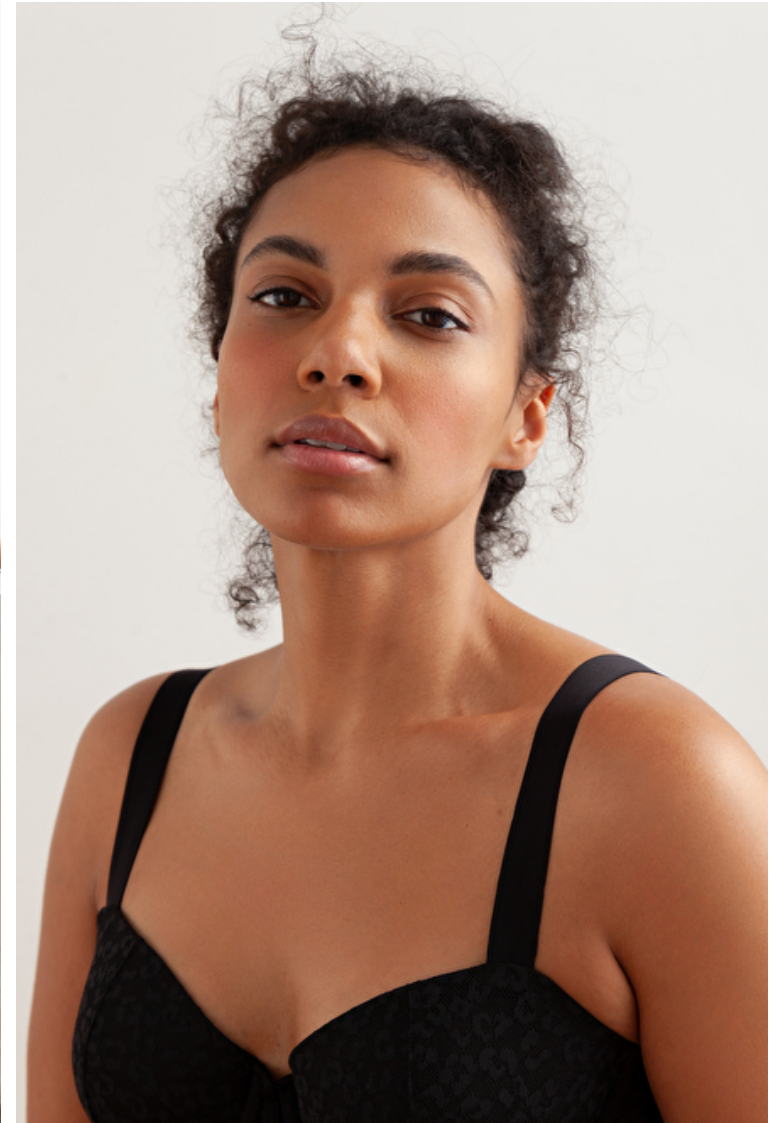

Size EU/US 42 / 12

Bust 91cm / 36"

Waist 80cm / 31.5"

Hips 117cm / 46"

Shoes EU/US/UK 40.5 / 9.5 / 7

Eyes Brown

Hair Dark brown

Cup D