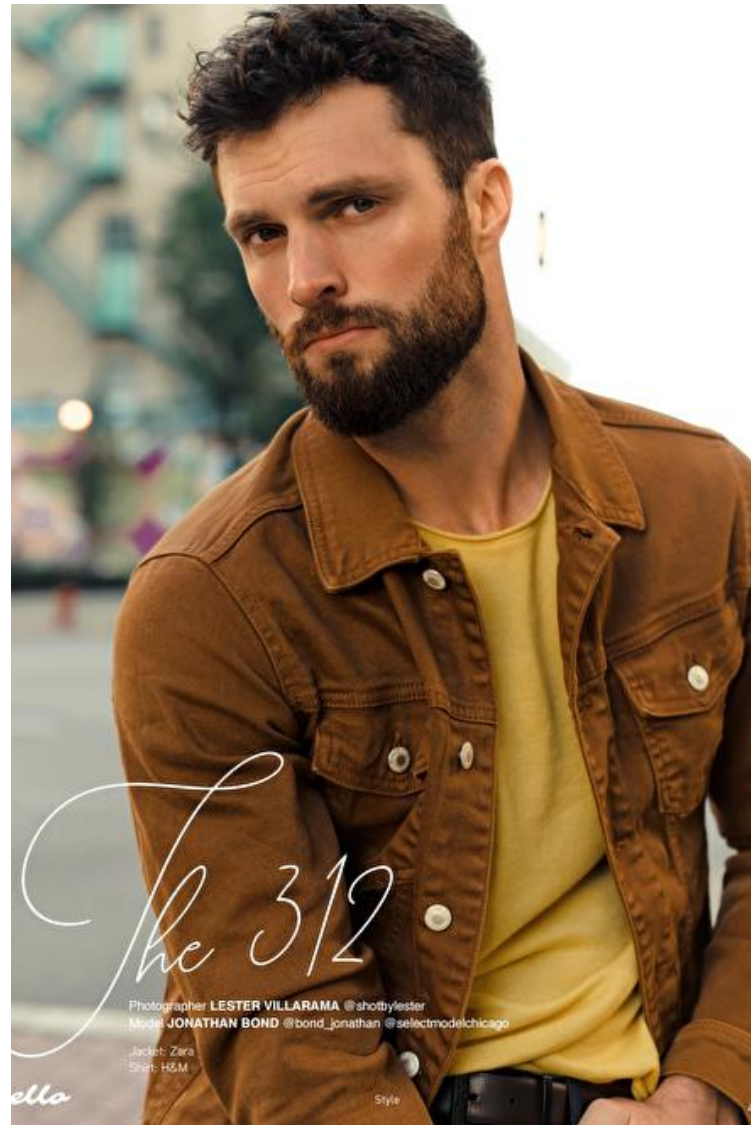

Neck 41cm / 16"

Sleeve 86cm / 34"

Suit size 50cm / 40"

Suit cut Long

Photographer LESTER VILLARAMA @shotbylester  
Model JONATHAN BOND @bond\_jonathan @selectmodelchicago  
Jacket: Zara  
Shirt: H&M