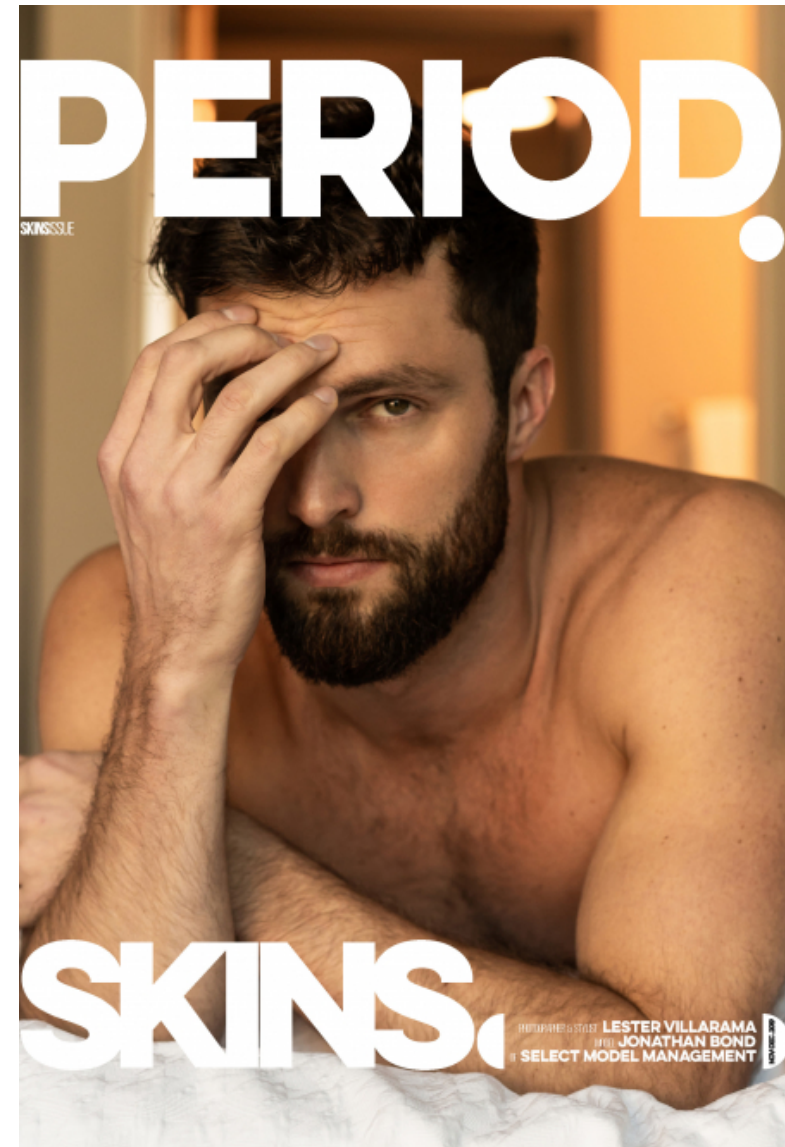

Select

MODEL MANAGEMENT

400 Michigan Ave SUITE 700, Chicago, 60611, UNITED STATES, United States
Phone: +1 312 943 3226 Email: info.chicago@selectmodel.com Website: https://selectmodel.com/

Jonathan Bond

Height 188cm / 6' 2.0"

Waist 81cm / 32"

Shoes EU/US/UK 45 / 12 / 10.5

Eyes Hazel

Hair Brown

Chest 102cm / 40"

Inseam 81cm / 32"

Neck 41cm / 16"

Sleeve 86cm / 34"

Suit size 50cm / 40"

Suit cut Long