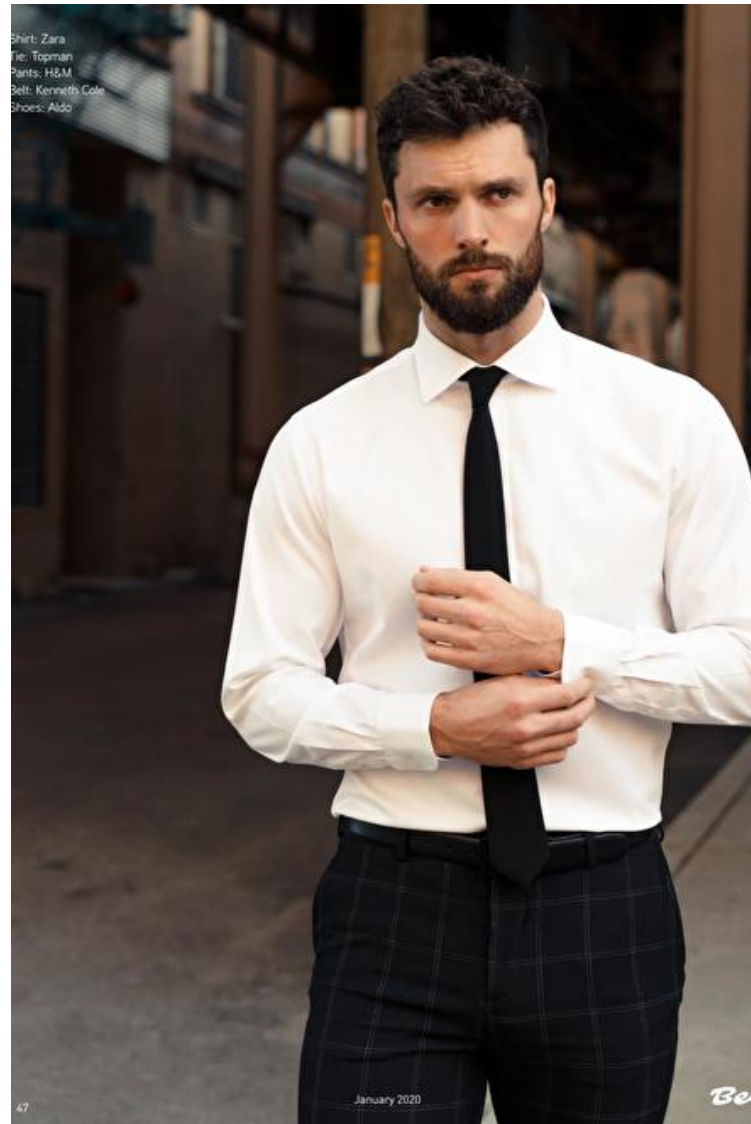

Neck 41cm / 16"

Sleeve 86cm / 34"

Suit size 50cm / 40"

Suit cut Long