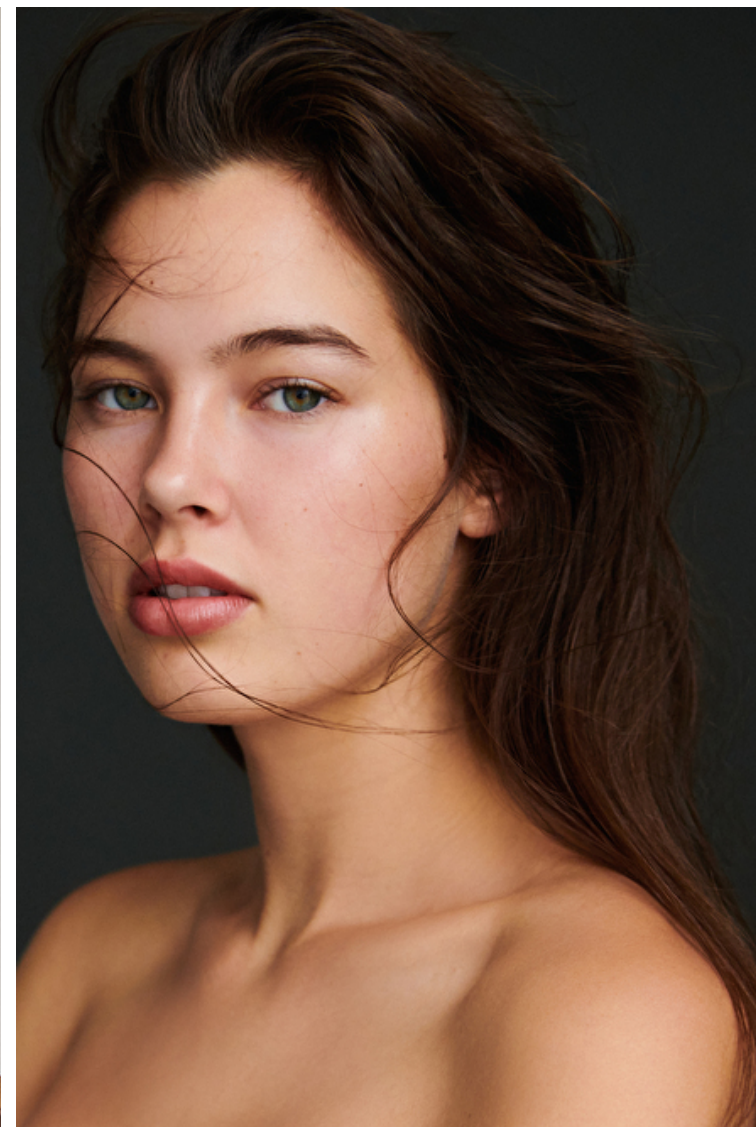

Height 178cm / 5' 10.0"

Bust 81cm / 32"

Waist 64cm / 25"

Hips 91cm / 36"

Shoes EU/US/UK 41 / 9.5 / 8

Eyes Green

Hair Brown

Location NE