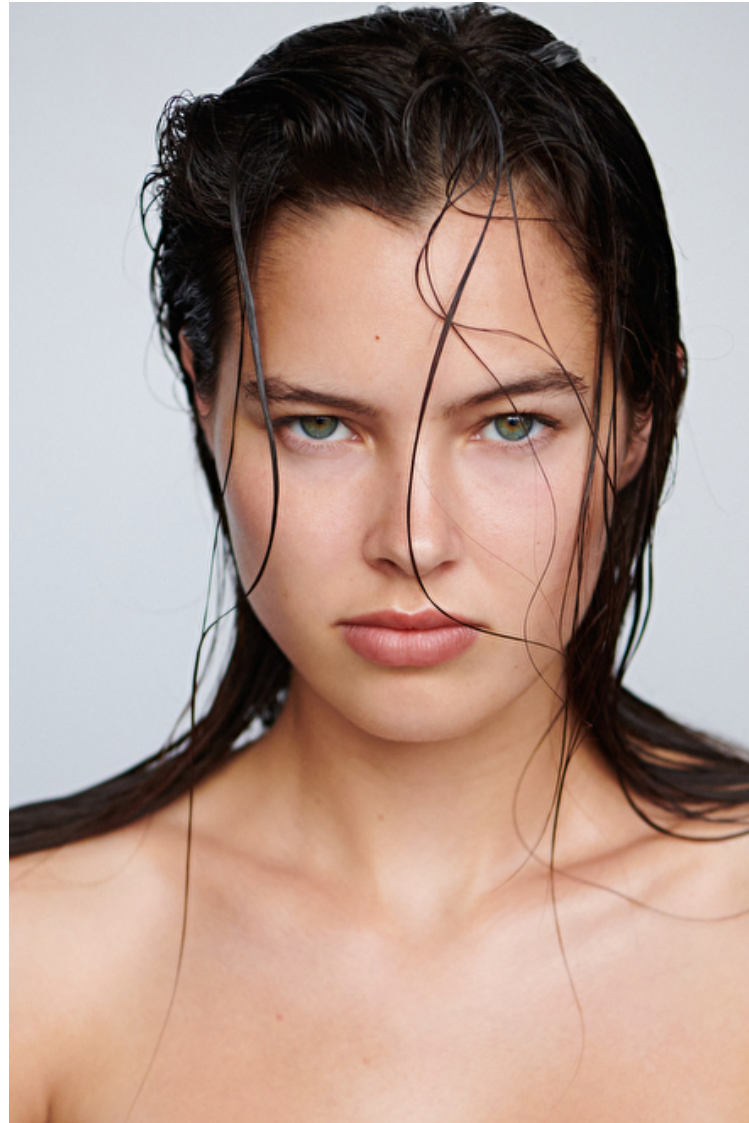

Select

MODEL MANAGEMENT

400 Michigan Ave SUITE 700, Chicago, 60611, UNITED STATES, United States
Phone: +1 312 943 3226 **Email:** info.chicago@selectmodel.com **Website:** <https://selectmodel.com/>

JOSEPHINE HOLLIDAY

Height 178cm / 5' 10.0"

Bust 81cm / 32"

Waist 64cm / 25"

Hips 91cm / 36"

Shoes EU/US/UK 41 / 9.5 / 8

Eyes Green

Hair Brown

Location NE