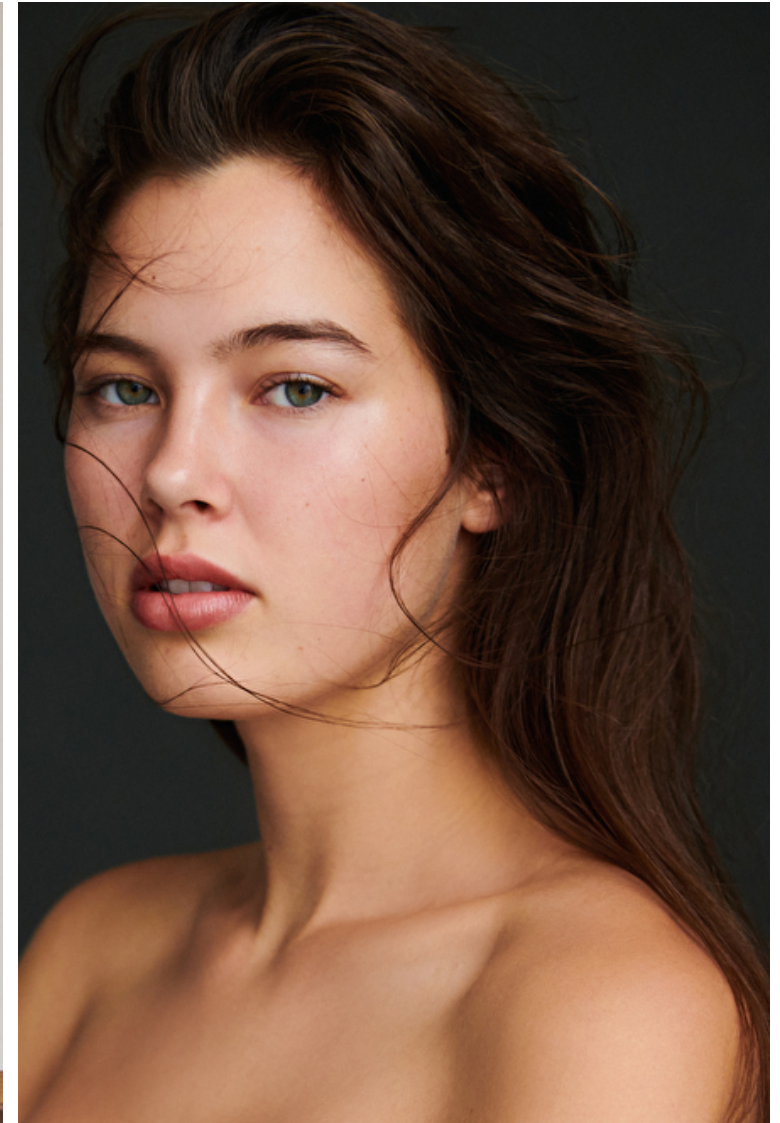

Select

MODEL MANAGEMENT

400 Michigan Ave SUITE 700, Chicago, 60611, UNITED STATES, United States
Phone: +1 312 943 3226 **Email:** info.chicago@selectmodel.com **Website:** <https://selectmodel.com/>

JOSEPHINE HOLLIDAY

Height 178cm / 5' 10.0"

Bust 81cm / 32"

Waist 64cm / 25"

Hips 91cm / 36"

Shoes EU/US/UK 41 / 9.5 / 8

Eyes Green

Hair Brown

Location NE