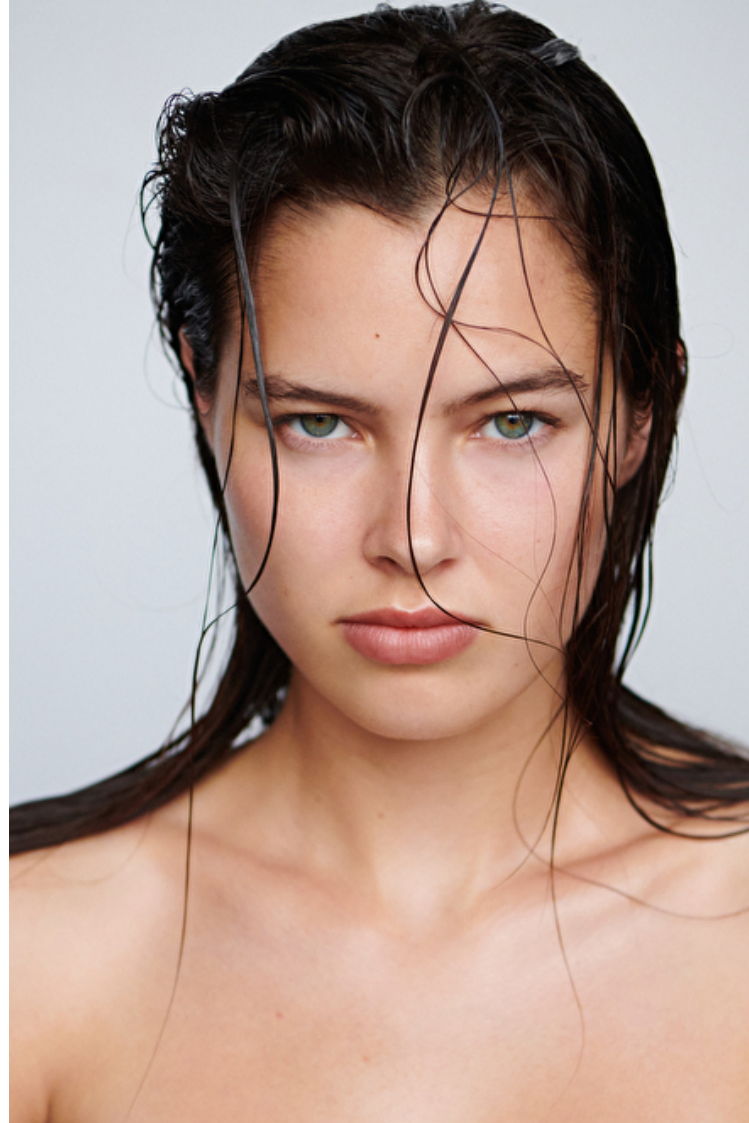

Bust 81cm / 32"

Waist 64cm / 25"

Hips 91cm / 36"

Shoes EU/US/UK 41 / 9.5 / 8

Eyes Green

Hair Brown

Location NE

Select