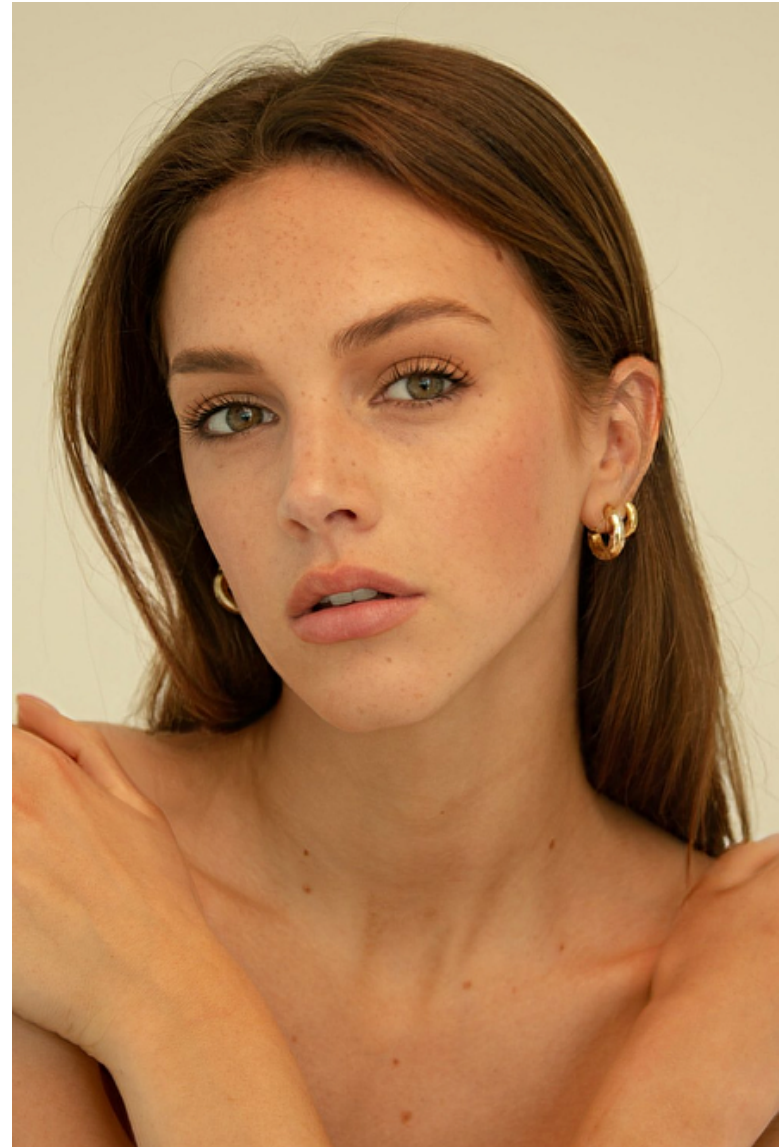

Bust 81cm / 32"

Waist 62cm / 24.5"

Hips 89cm / 35"

Shoes EU/US/UK 39 / 8 / 6

Eyes Brown

Hair Brown

Select

MODEL MANAGEMENT