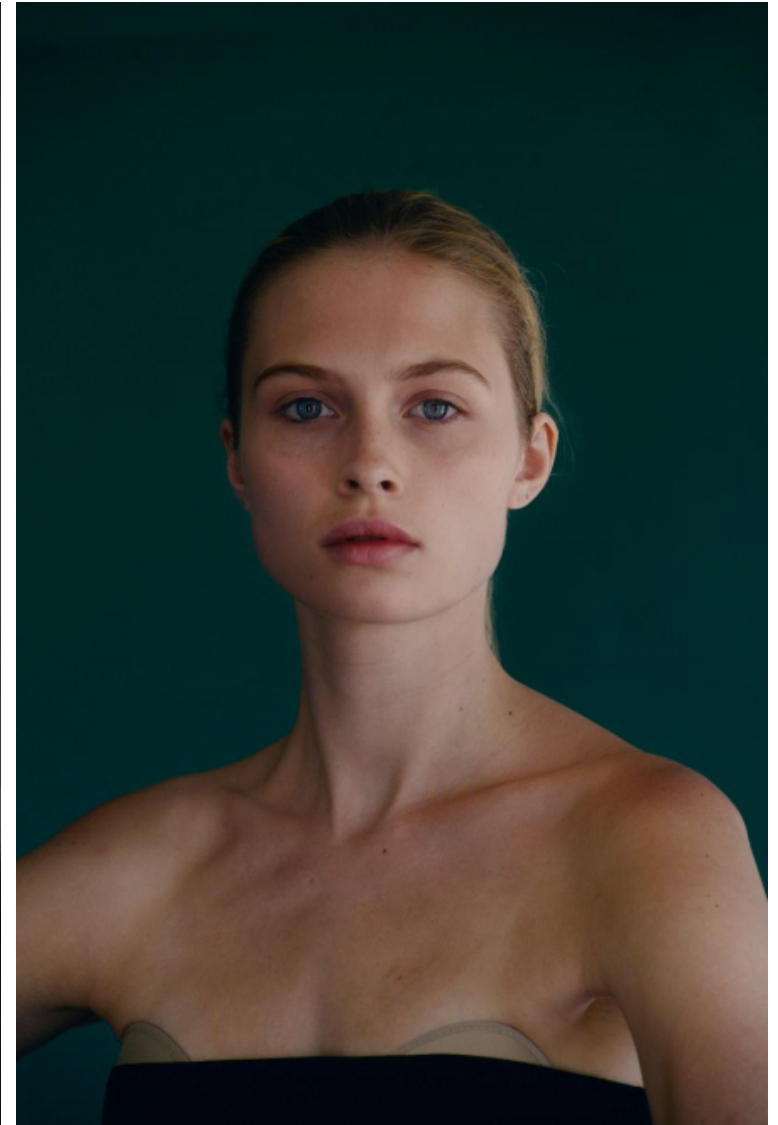

## Julia Willetts

Height 176cm / 5' 9.5"

Bust 80cm / 31.5"

Waist 60cm / 23.5"

Hips 88cm / 34.5"

Shoes EU/US/UK 38.5 / 7.5 / 5

Hair Blond

Eyes Blue