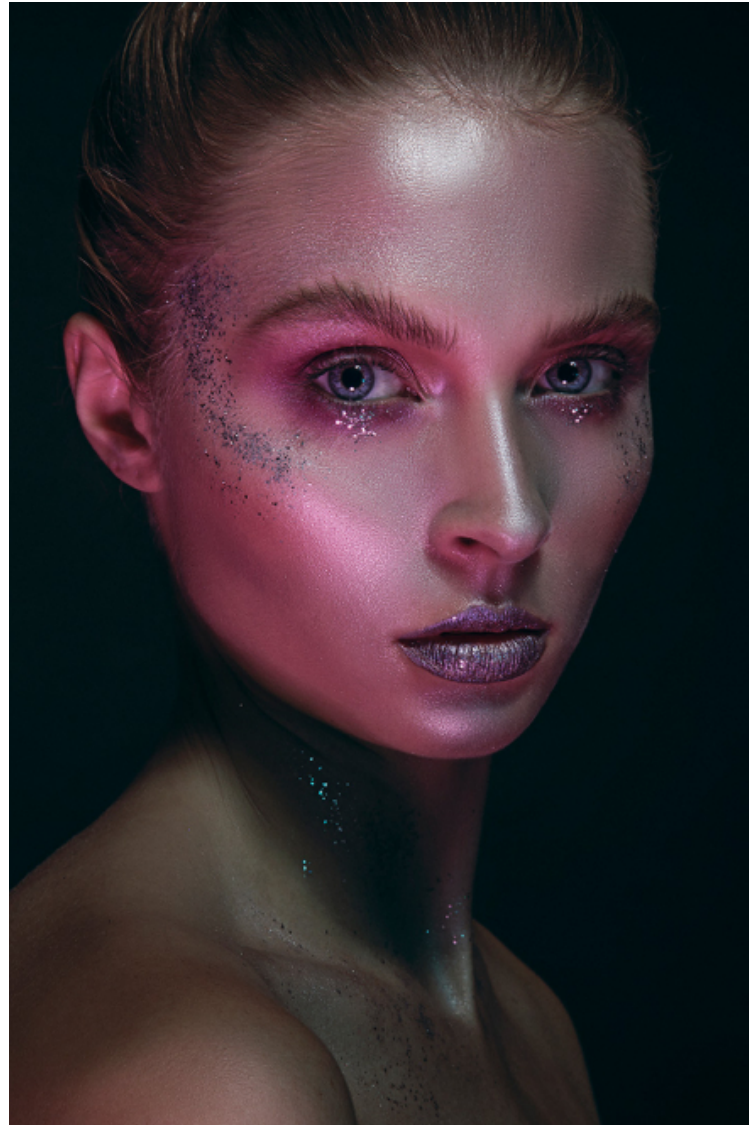

## Julia Willetts

Height 176cm / 5' 9.5"

Bust 80cm / 31.5"

Waist 60cm / 23.5"

Hips 88cm / 34.5"

Shoes EU/US/UK 38.5 / 7.5 / 5

Hair Blond

Eyes Blue