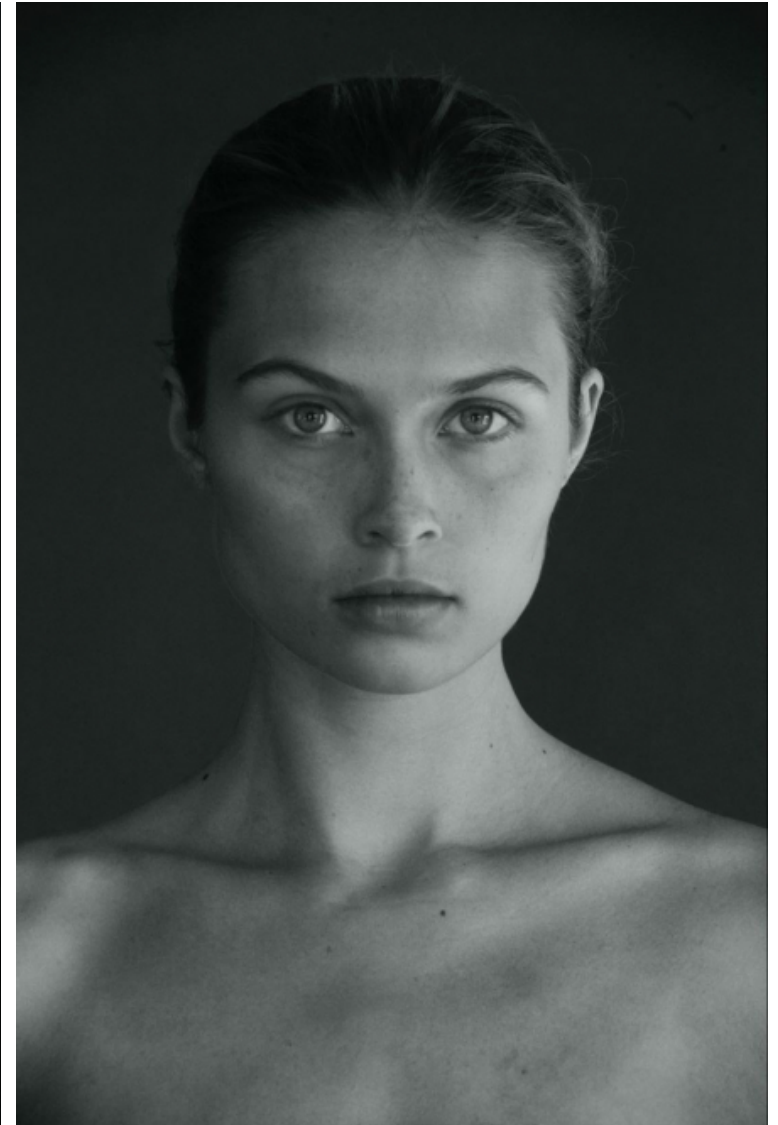

## Julia Willetts

Height 176cm / 5' 9.5"

Bust 80cm / 31.5"

Waist 60cm / 23.5"

Hips 88cm / 34.5"

Shoes EU/US/UK 38.5 / 7.5 / 5

Hair Blond

Eyes Blue