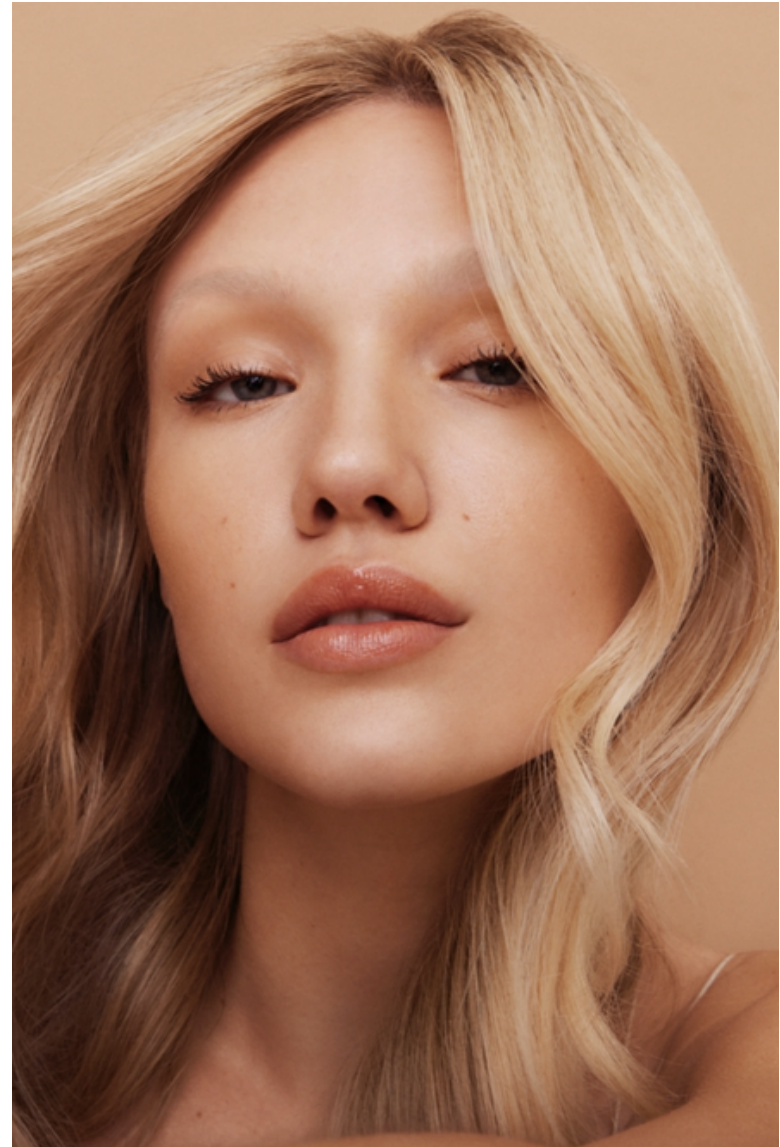

Juliette

Height 179cm / 5' 10.5"

Bust 81cm / 32"

Waist 64cm / 25"

Hips 89cm / 35"

Shoes EU/US/UK 40 / 9 / 7

Eyes Blue

Hair Blond