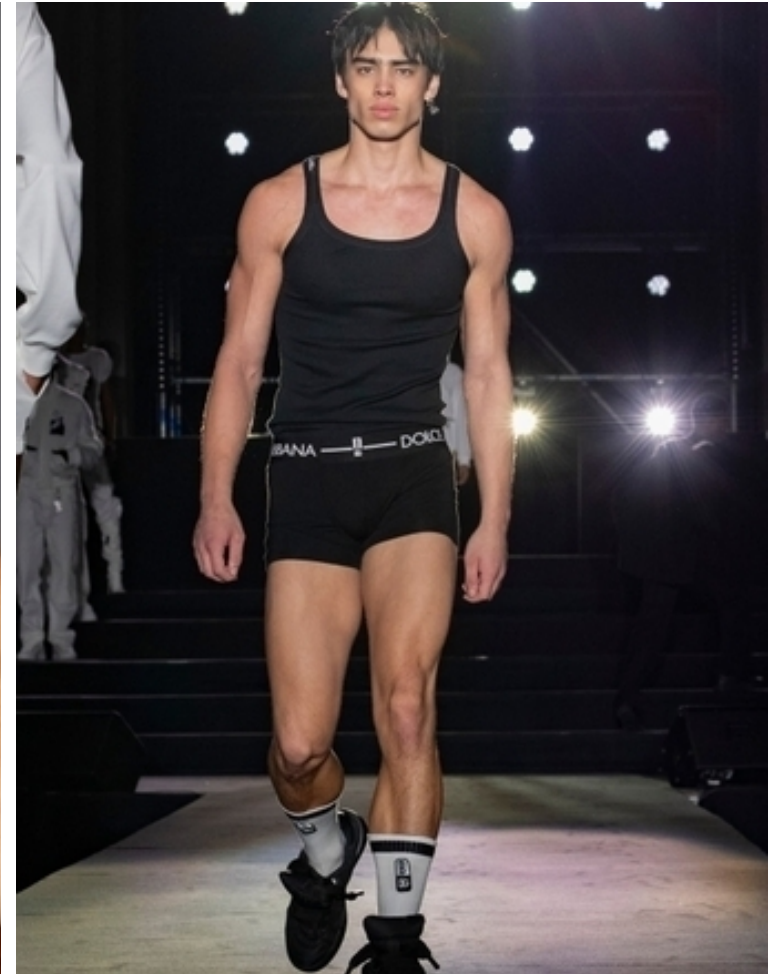

Waist 76cm / 30"

Shoes EU/US/UK 44 / 11 / 9.5

Eyes Brown

Hair Black

Inseam 84cm / 33"

Neck 41cm / 16"

Sleeve 60cm / 23.5"

Suit size 48cm / 38"