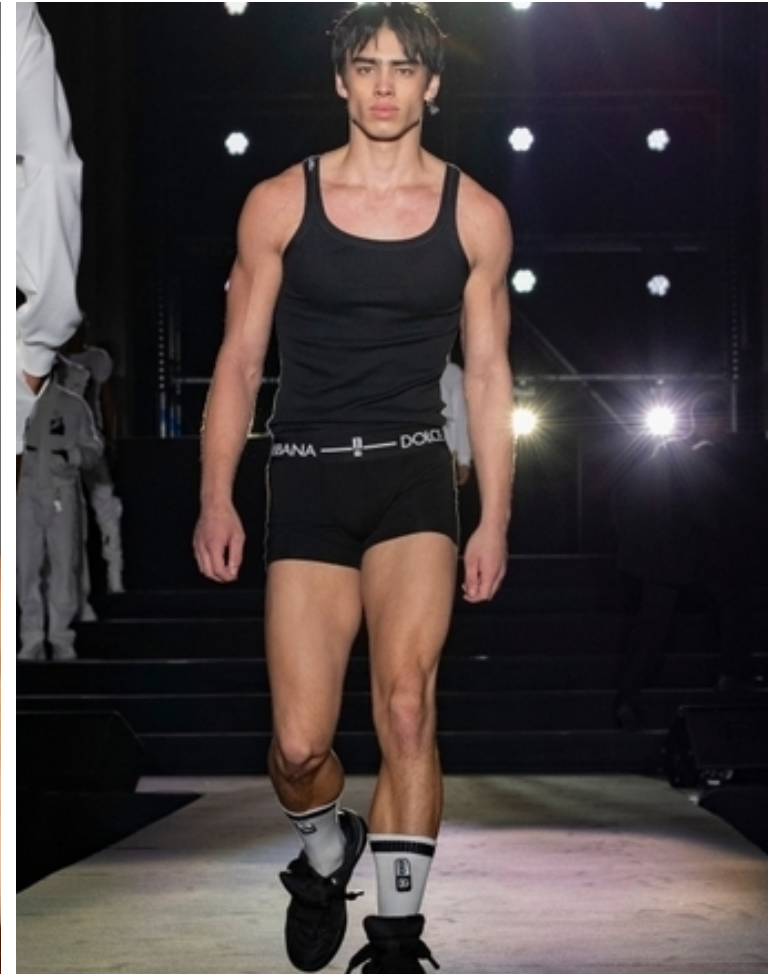

Select

MODEL MANAGEMENT

400 Michigan Ave SUITE 700, Chicago, 60611, UNITED STATES, United States
Phone: +1 312 943 3226 Email: info.chicago@selectmodel.com Website: <https://selectmodel.com/>

Kai Chin

Height 187cm / 6' 1.5"

Waist 75cm / 29.5"

Shoes EU/US/UK 44 / 11 / 9.5

Eyes Brown

Hair Black

Inseam 84cm / 33"

Neck 41cm / 16"

Sleeve 60cm / 23.5"

Suit size 48cm / 38"