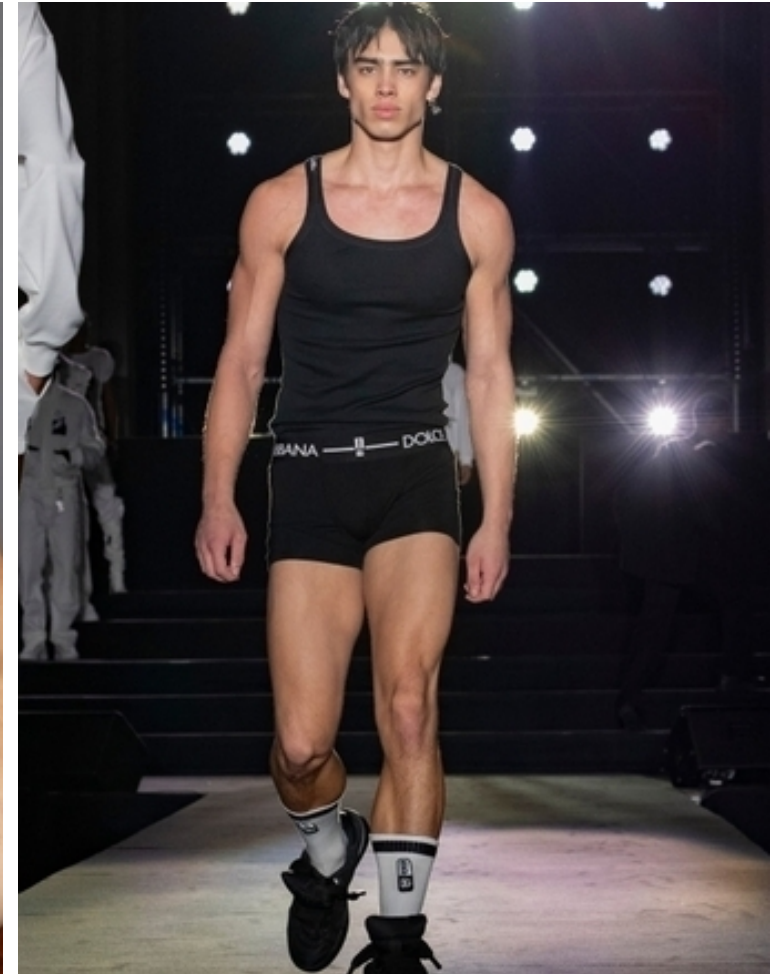

Waist 76cm / 30"

Shoes EU/US/UK 44 / 11 / 9.5

Eyes Brown

Hair Black

Inseam 84cm / 33"

Neck 41cm / 16"

Sleeve 60cm / 23.5"

Suit size 48cm / 38"