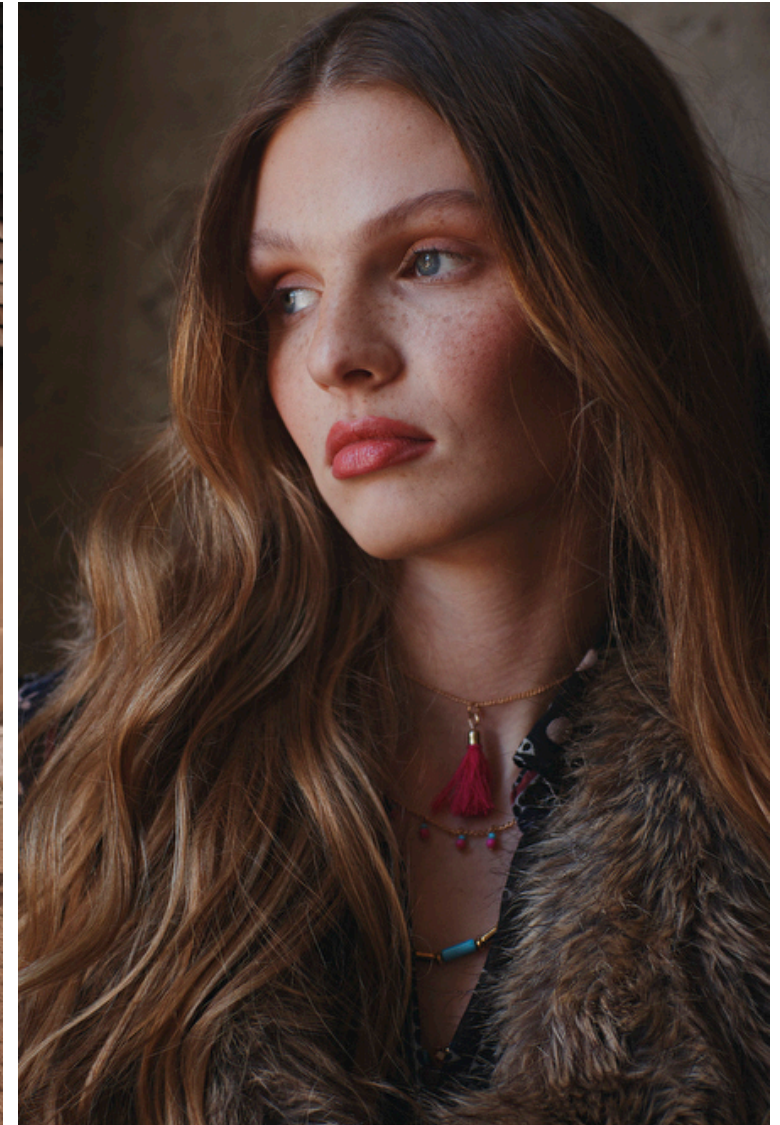

Size EU/US 32 / 2

Bust 74cm / 29"

Waist 61cm / 24"

Hips 86cm / 34"

Shoes EU/US/UK 40.5 / 9.5 / 7

Eyes Blue

Hair Dark blond

Location IL