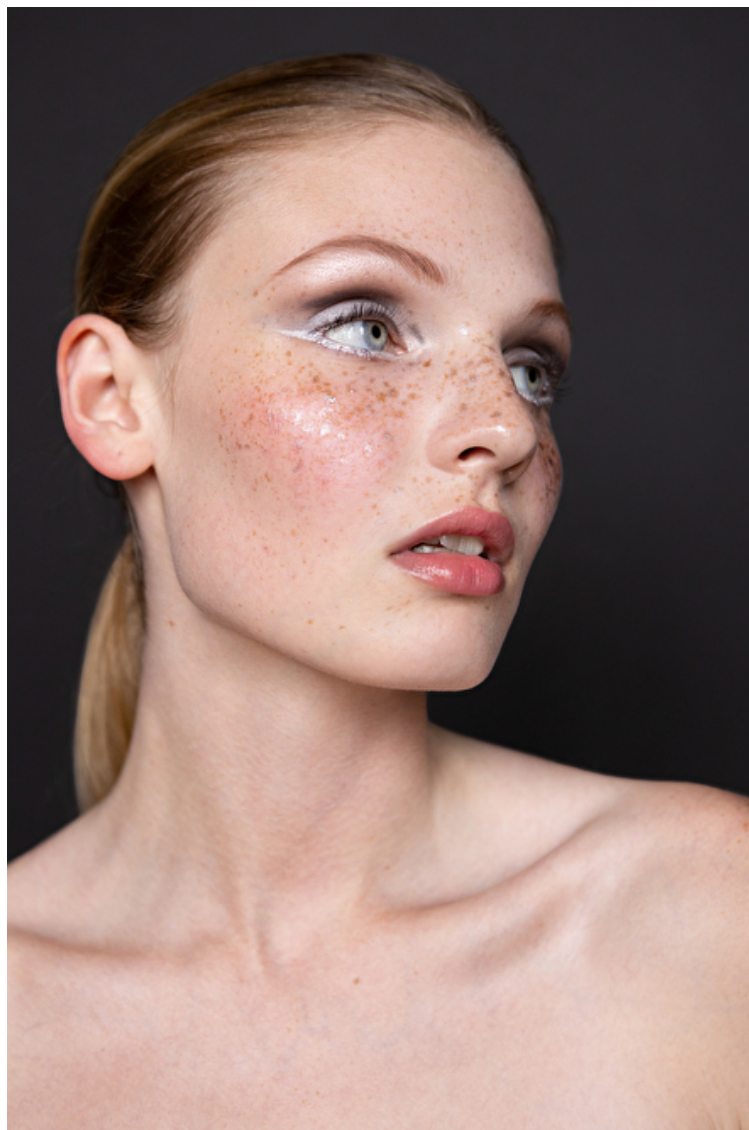

Size EU/US 32 / 2

Bust 74cm / 29"

Waist 61cm / 24"

Hips 86cm / 34"

Shoes EU/US/UK 40.5 / 9.5 / 7

Eyes Blue

Hair Dark blond

Location IL