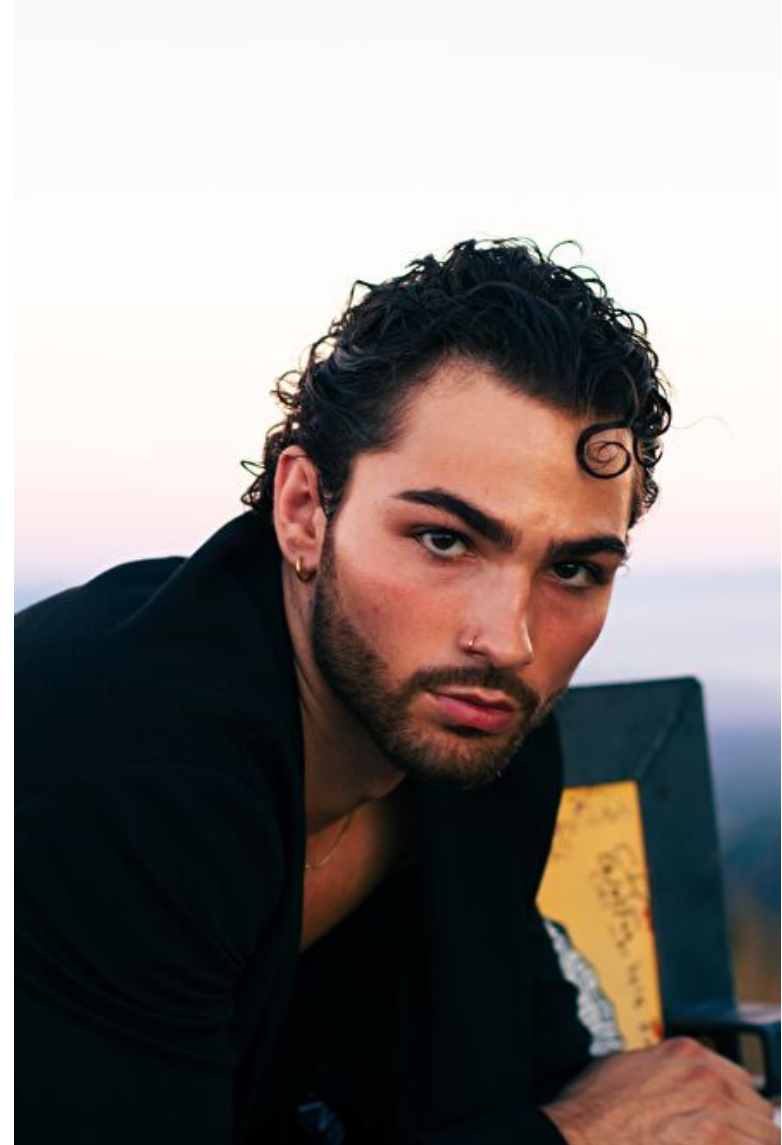

Kaleb Ohlemacher

Height 188cm / 6' 2.0"

Waist 81cm / 32"

Shoes EU/US/UK 43 / 10.5 / 9

Eyes Brown

Hair Brown

Inseam 81cm / 32"

Suit size 50cm / 40"

Suit cut Regular