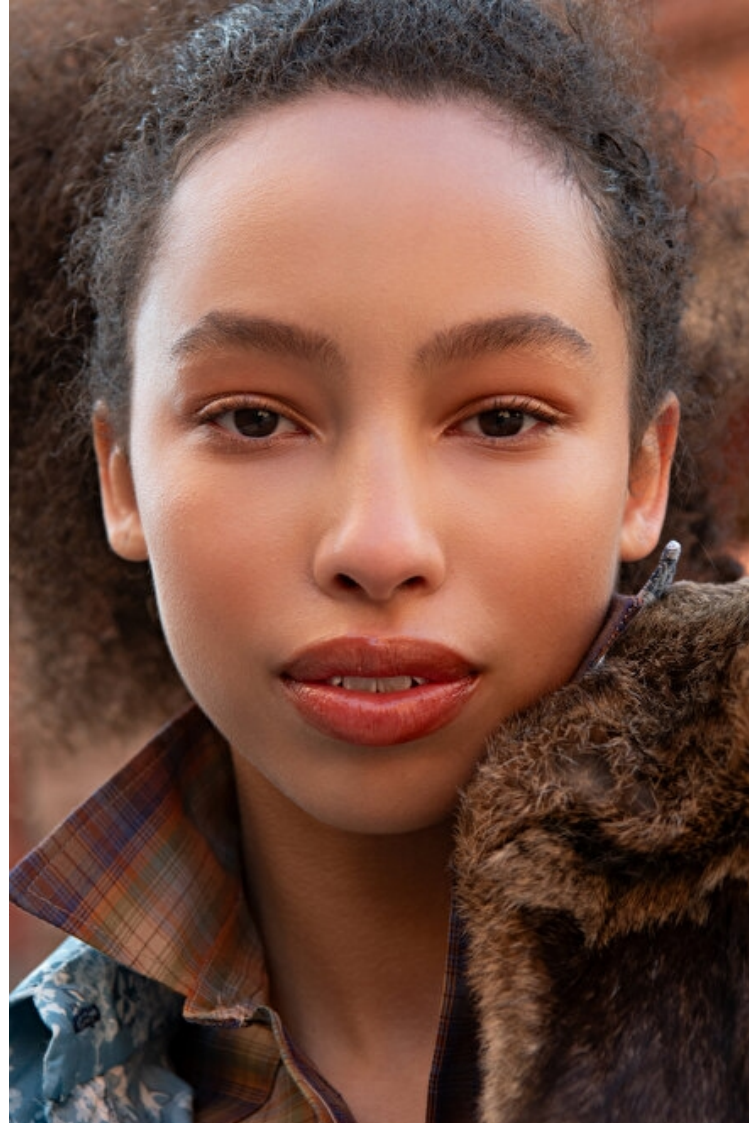

Size EU/US 32 / 2

Bust 84cm / 33"

Waist 64cm / 25"

Hips 91cm / 36"

Shoes EU/US/UK 42.5 / 11 / 9

Eyes Brown

Hair Brown

Location WI