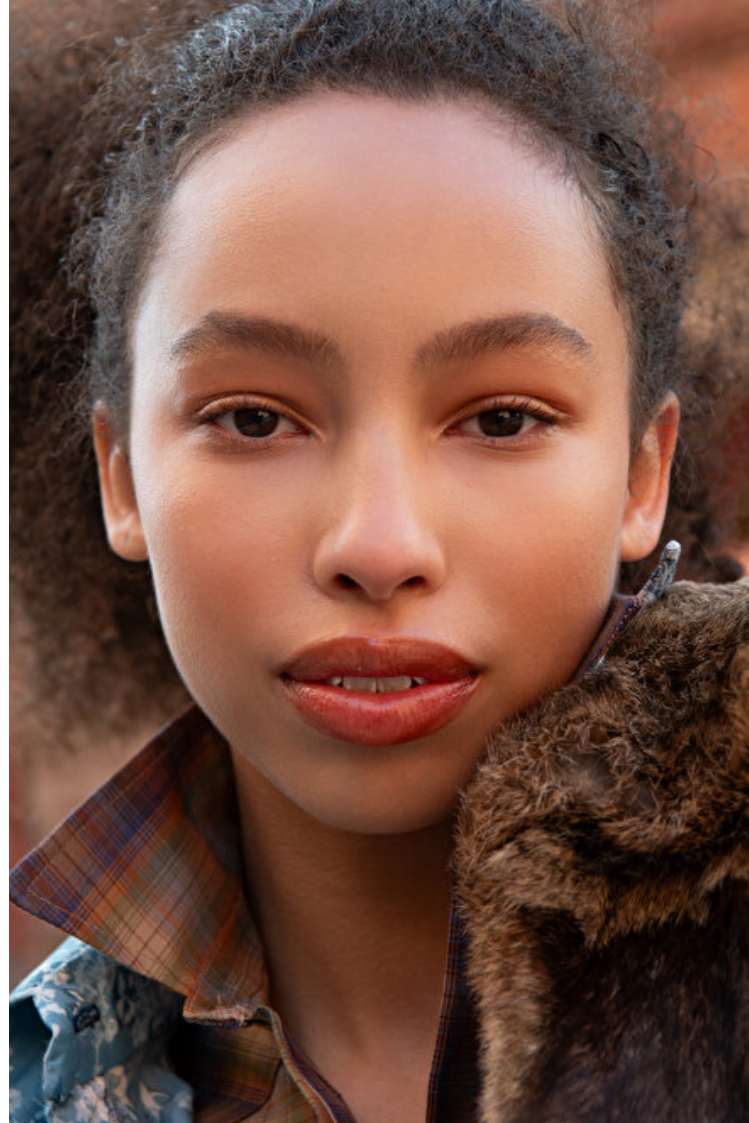

Size EU/US 32 / 2

Bust 86cm / 34"

Waist 63cm / 25"

Hips 91cm / 36"

Shoes EU/US/UK 42.5 / 11 / 9

Eyes Brown

Hair Brown

Location WI