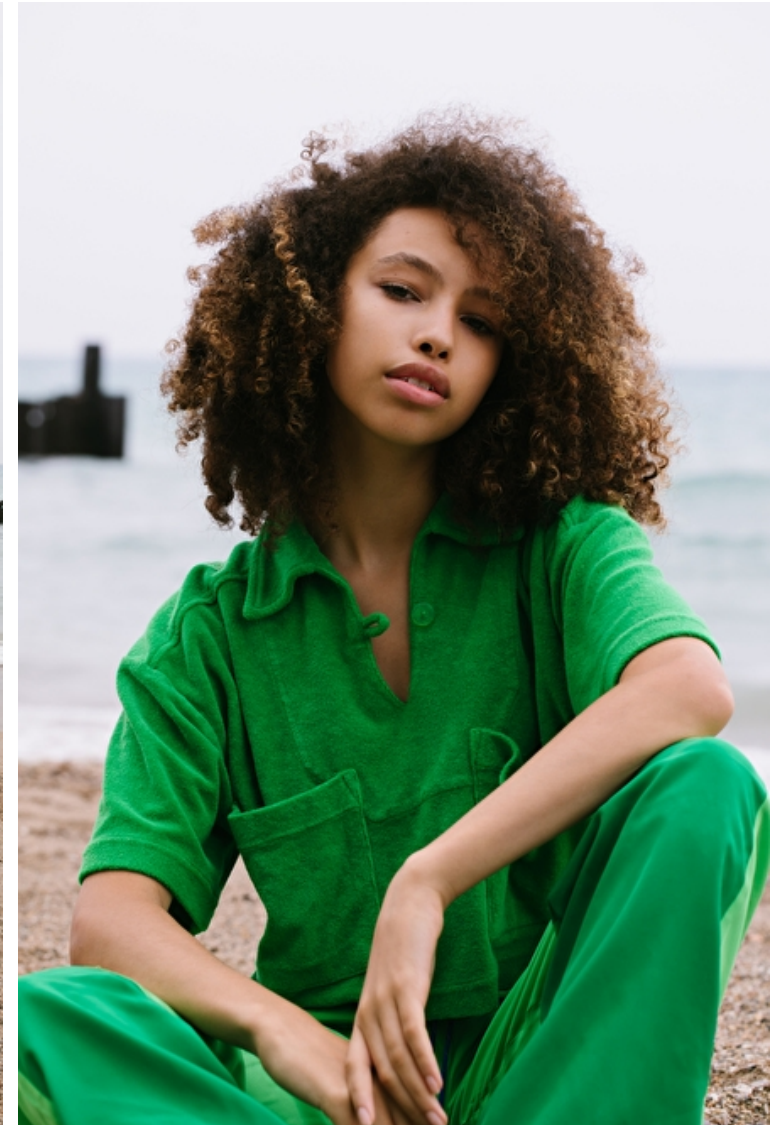

Size EU/US 32 / 2

Bust 84cm / 33"

Waist 64cm / 25"

Hips 91cm / 36"

Shoes EU/US/UK 42.5 / 11 / 9

Eyes Brown

Hair Brown

Location WI