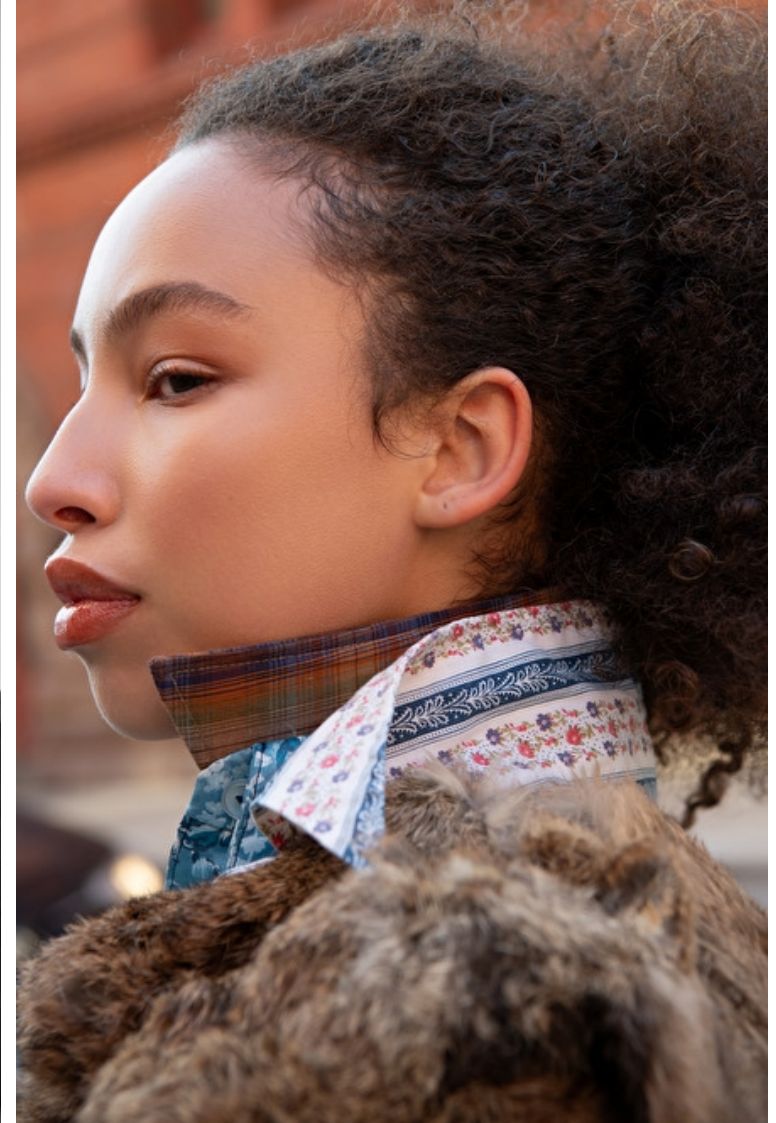

Size EU/US 32 / 2

Bust 84cm / 33"

Waist 64cm / 25"

Hips 91cm / 36"

Shoes EU/US/UK 42.5 / 11 / 9

Eyes Brown

Hair Brown

Location WI