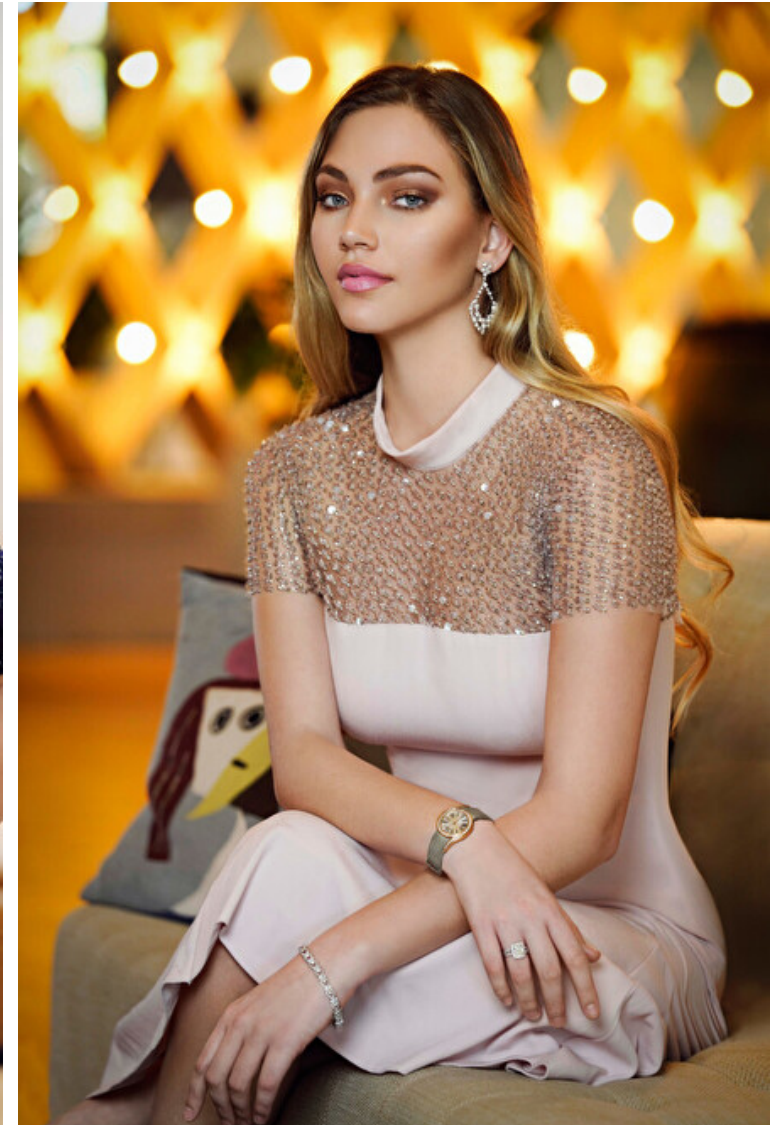

Kalli Dangerfield

Height 176cm / 5' 9.5"

Bust 101cm / 40"

Waist 76cm / 30"

Hips 114cm / 45"

Shoes EU/US/UK 40.5 / 9.5 / 7

Eyes Blue

Hair Blond

Cup C/D