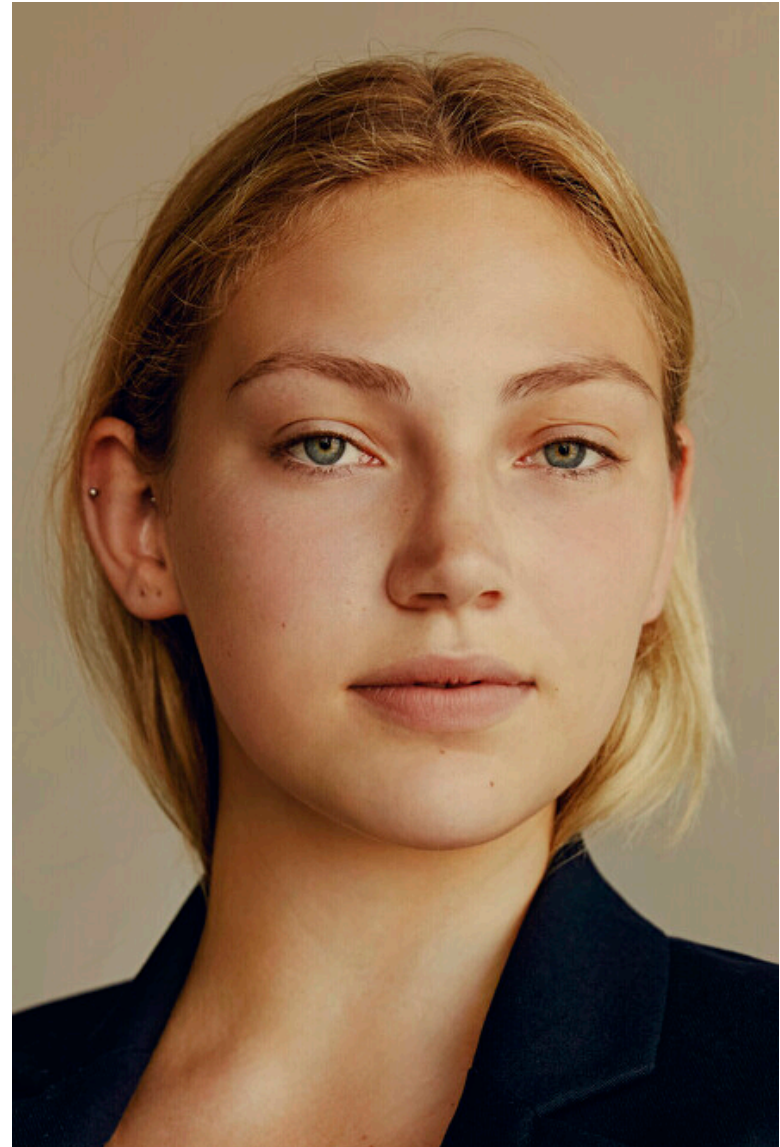

Kalli Dangerfield

Height 176cm / 5' 9.5"

Bust 101cm / 40"

Waist 76cm / 30"

Hips 114cm / 45"

Shoes EU/US/UK 40.5 / 9.5 / 7

Eyes Blue

Hair Blond

Cup C/D