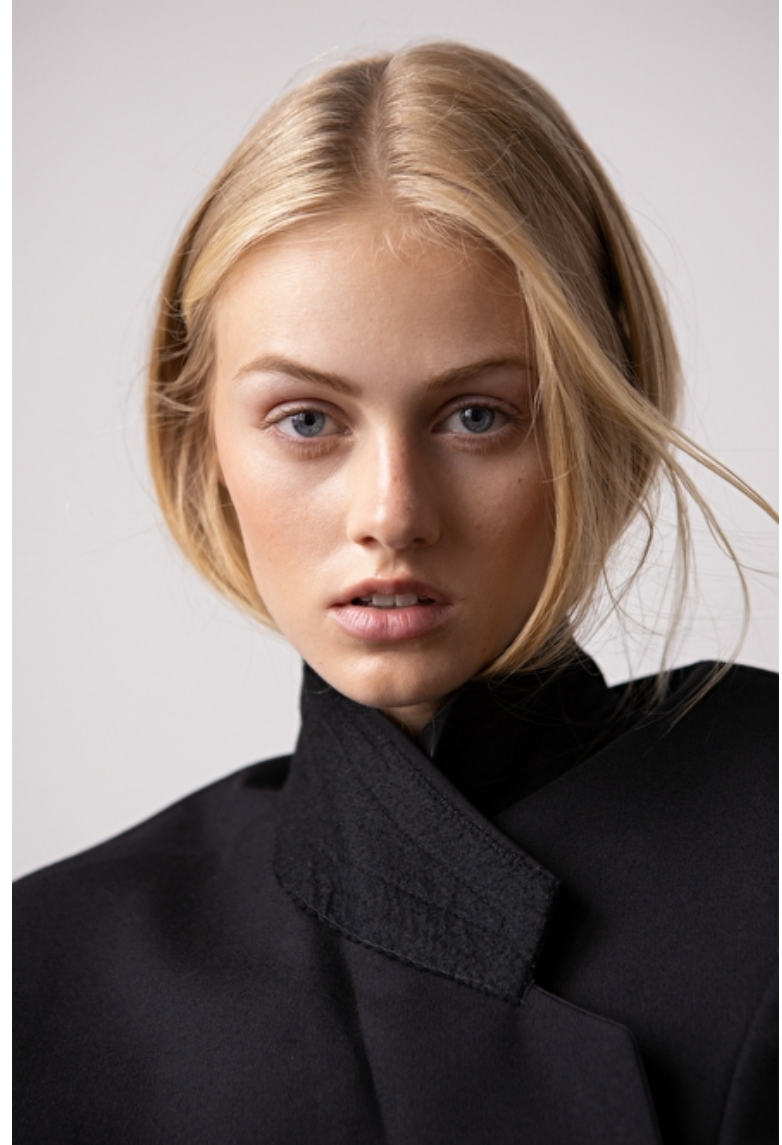

Select

MODEL MANAGEMENT

400 Michigan Ave Ste 700, Chicago, 60611, Illinois, United States
Phone: +1 312 943 3226 **Email:** info.chicago@selectmodel.com **Website:** <https://selectmodel.com/>

Kalli

Height 177cm / 5' 9.5"

Size EU/US 30

Bust 81cm / 32"

Waist 64cm / 25"

Hips 91cm / 36"

Shoes EU/US/UK 40 / 9 / 7

Eyes Blue

Hair Blond

Cup A