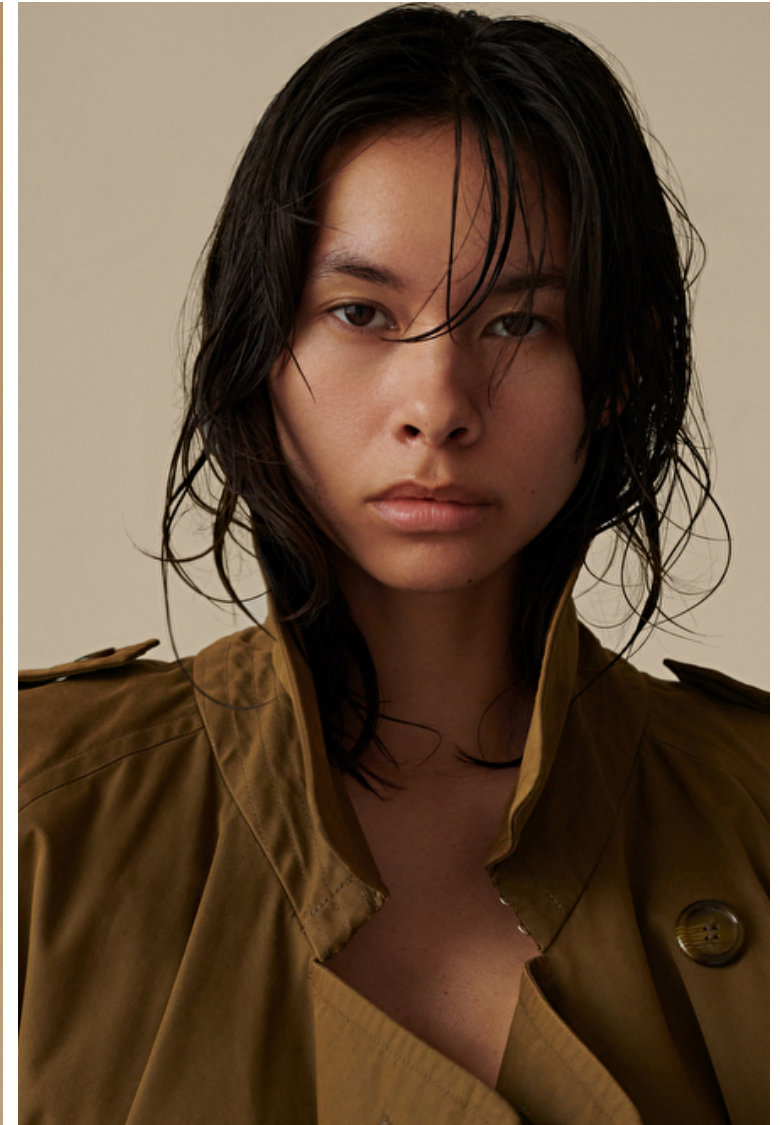

Select

MODEL MANAGEMENT

400 Michigan Ave SUITE 700, Chicago, 60611, IL, United States
Phone: +1 312 943 3226 **Email:** info.chicago@selectmodel.com **Website:** <https://selectmodel.com/>

Kaprice Imperial

Height 178cm / 5' 10.0"

Size EU/US 32 / 2

Bust 81cm / 32"

Waist 60cm / 23.5"

Hips 90cm / 35.5"

Shoes EU/US/UK 40 / 9 / 7

Eyes Brown

Hair Brown

Cup B/C