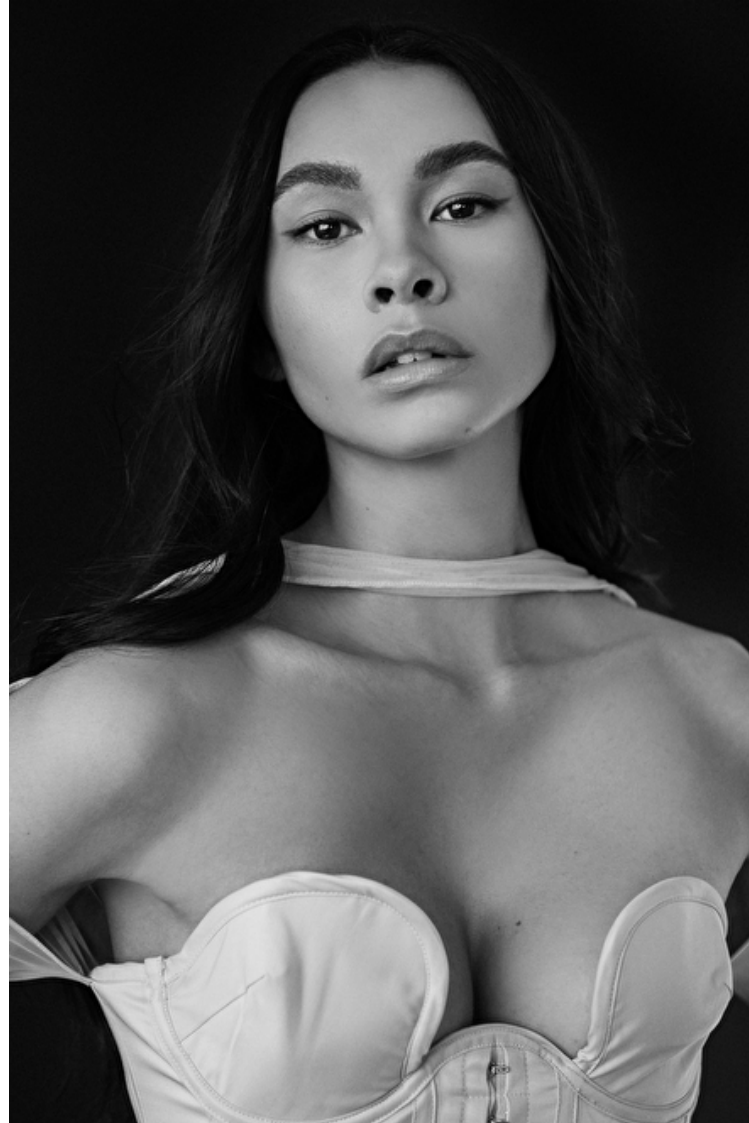

Select

MODEL MANAGEMENT

400 Michigan Ave SUITE 700, Chicago, 60611, IL, United States

Phone: +1 312 943 3226 Email: info.chicago@selectmodel.com Website: <https://selectmodel.com/>

Kaprice Imperial

Height 178cm / 5' 10.0"

Size EU/US 32 / 2

Bust 81cm / 32"

Waist 60cm / 23.5"

Hips 90cm / 35.5"

Shoes EU/US/UK 40 / 9 / 7

Eyes Brown

Hair Brown

Cup B/C