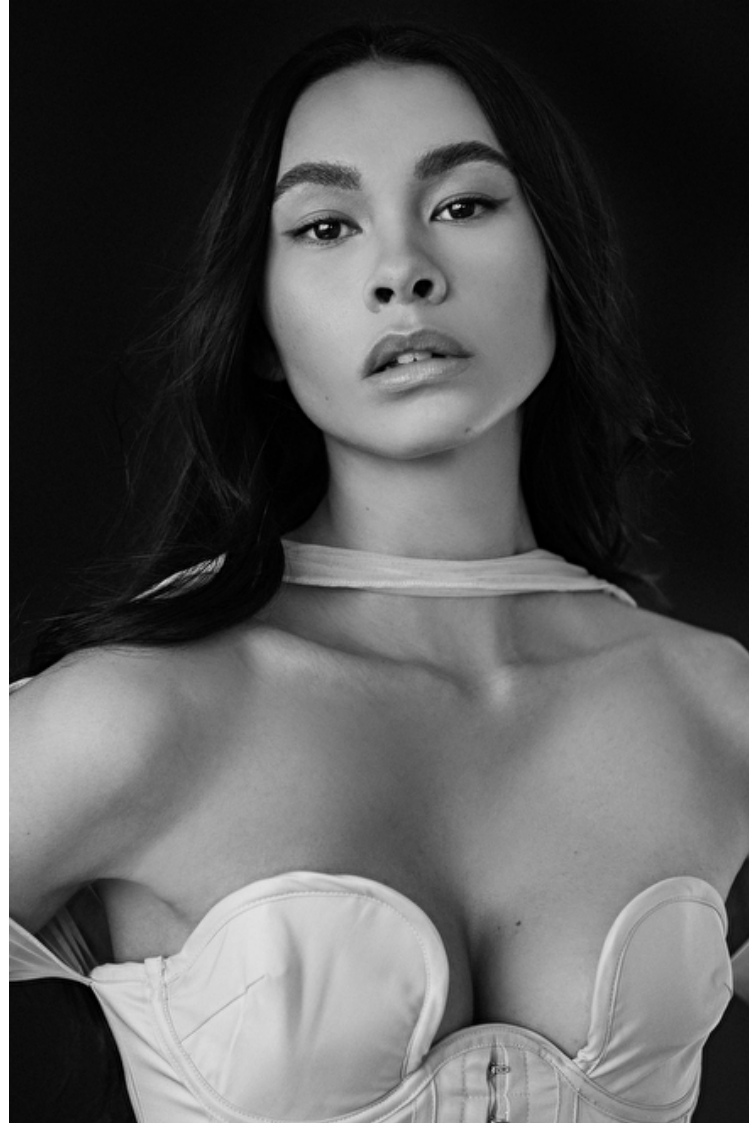

Select

MODEL MANAGEMENT

400 Michigan Ave Ste 700, Chicago, 60611, Illinois, United States

Phone: +1 312 943 3226 Email: info.chicago@selectmodel.com Website: <https://selectmodel.com/>

Kaprice Imperial

Height 178cm / 5' 10.0"

Size EU/US 32 / 2

Bust 81cm / 32"

Waist 60cm / 23.5"

Hips 90cm / 35.5"

Shoes EU/US/UK 40 / 9 / 7

Eyes Brown

Hair Brown

Cup B/C