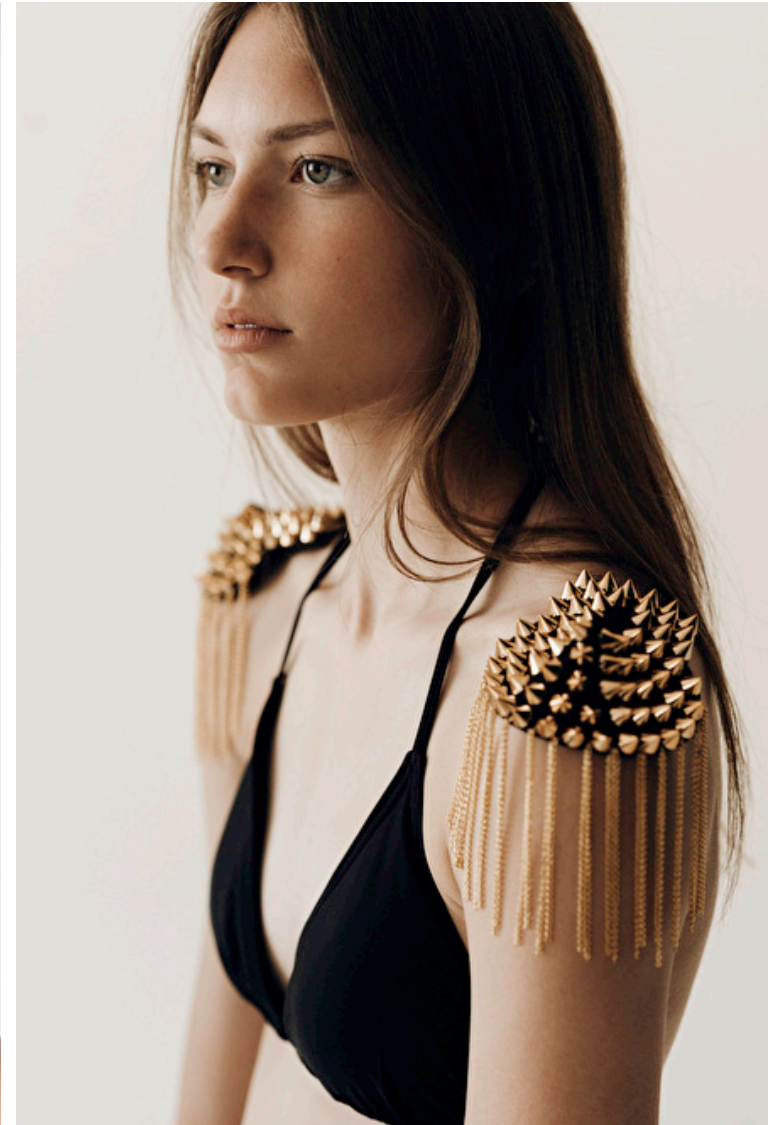

Size EU/US 32 / 2

Bust 81cm / 32"

Waist 66cm / 26"

Hips 93cm / 36.5"

Shoes EU/US/UK 42.5 / 11 / 9

Eyes Green

Hair Brown

Select