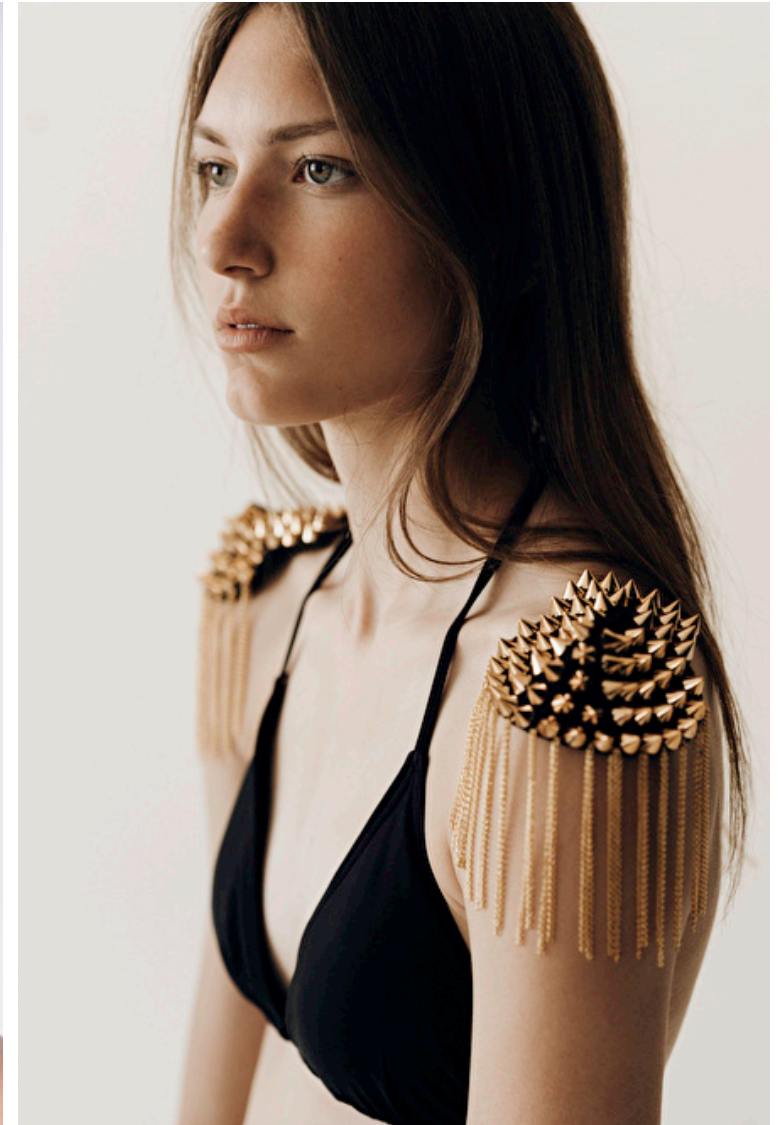

Select

MODEL MANAGEMENT

400 Michigan Ave SUITE 700, Chicago, 60611, UNITED STATES, United States
Phone: +1 312 943 3226 **Email:** info.chicago@selectmodel.com **Website:** <https://selectmodel.com/>

Katelyn Smith

Height 183cm / 6' 0.0"

Size EU/US 32 / 2

Bust 81cm / 32"

Waist 66cm / 26"

Hips 93cm / 36.5"

Shoes EU/US/UK 42.5 / 11 / 9

Eyes Green

Hair Brown