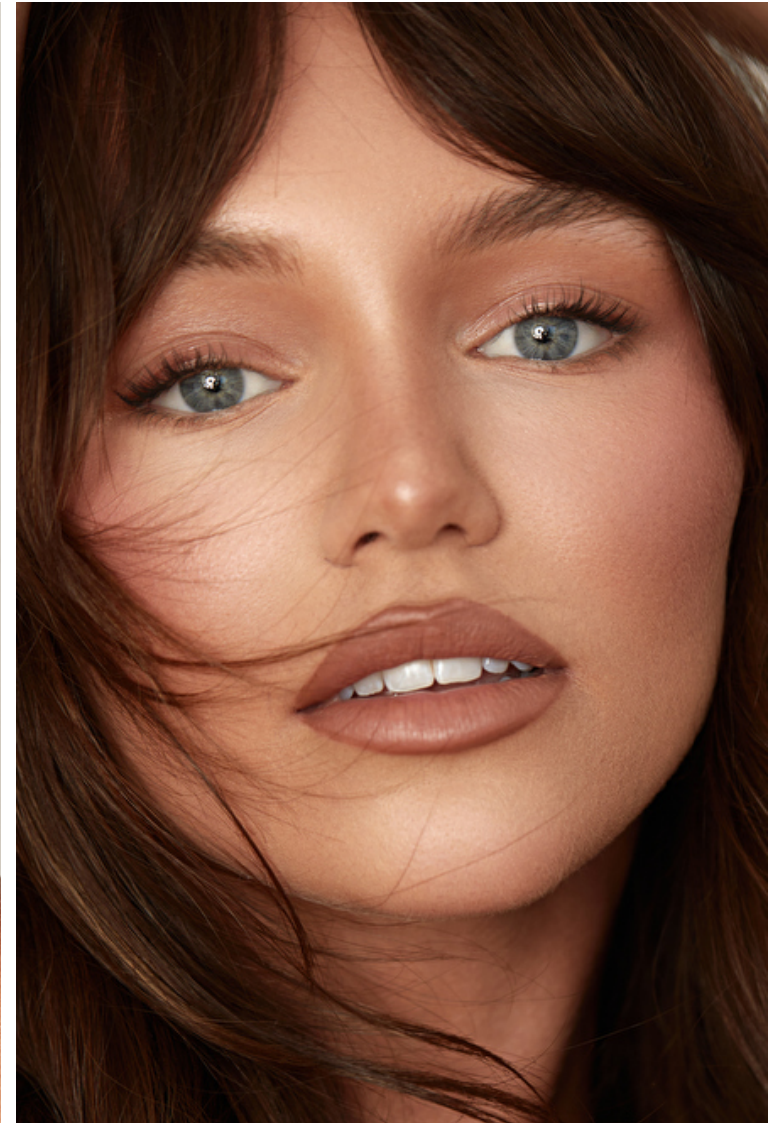

Select

MODEL MANAGEMENT

400 Michigan Ave SUITE 700, Chicago, 60611, UNITED STATES, United States
Phone: +1 312 943 3226 **Email:** info.chicago@selectmodel.com **Website:** <https://selectmodel.com/>

Kateri Dion

Height 175cm / 5' 9.0"

Bust 86cm / 34"

Waist 63cm / 25"

Hips 89cm / 35"

Shoes EU/US/UK 39 / 8 / 6

Eyes Blue

Hair Brown

Cup B/C