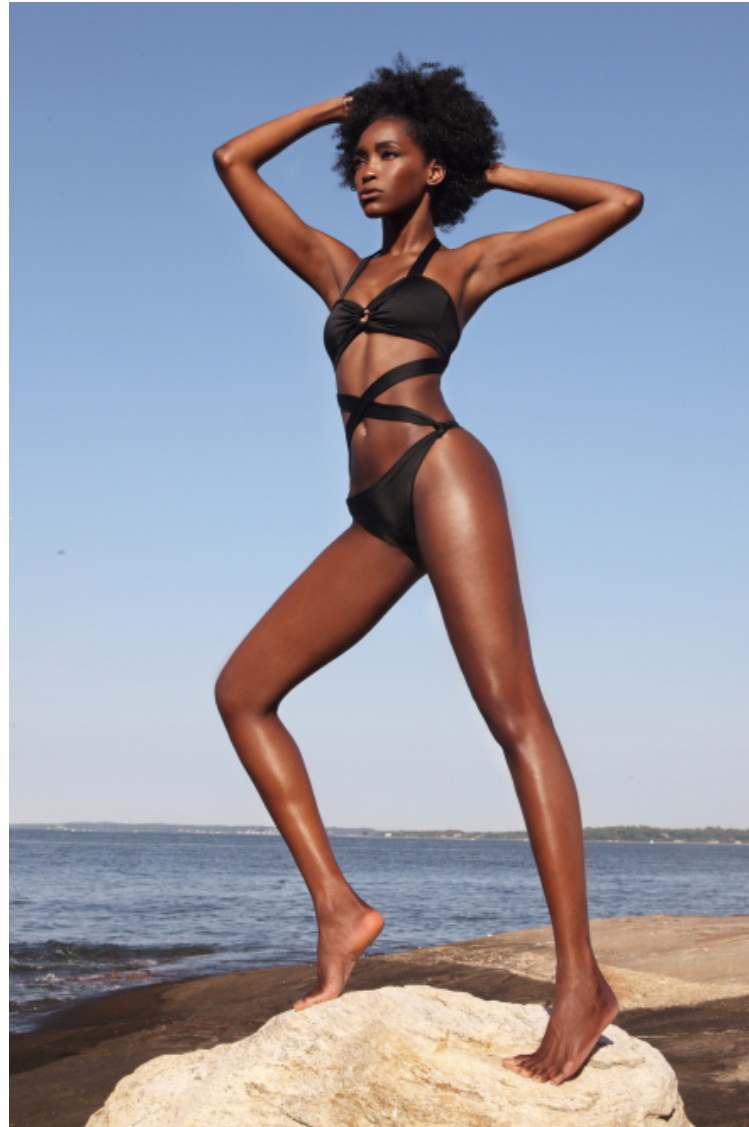

Bust 81cm / 32"

Waist 61cm / 24"

Hips 93cm / 36.5"

Shoes EU/US/UK 40 / 9 / 7

Eyes Brown

Hair Black

Cup B

Katy Carola