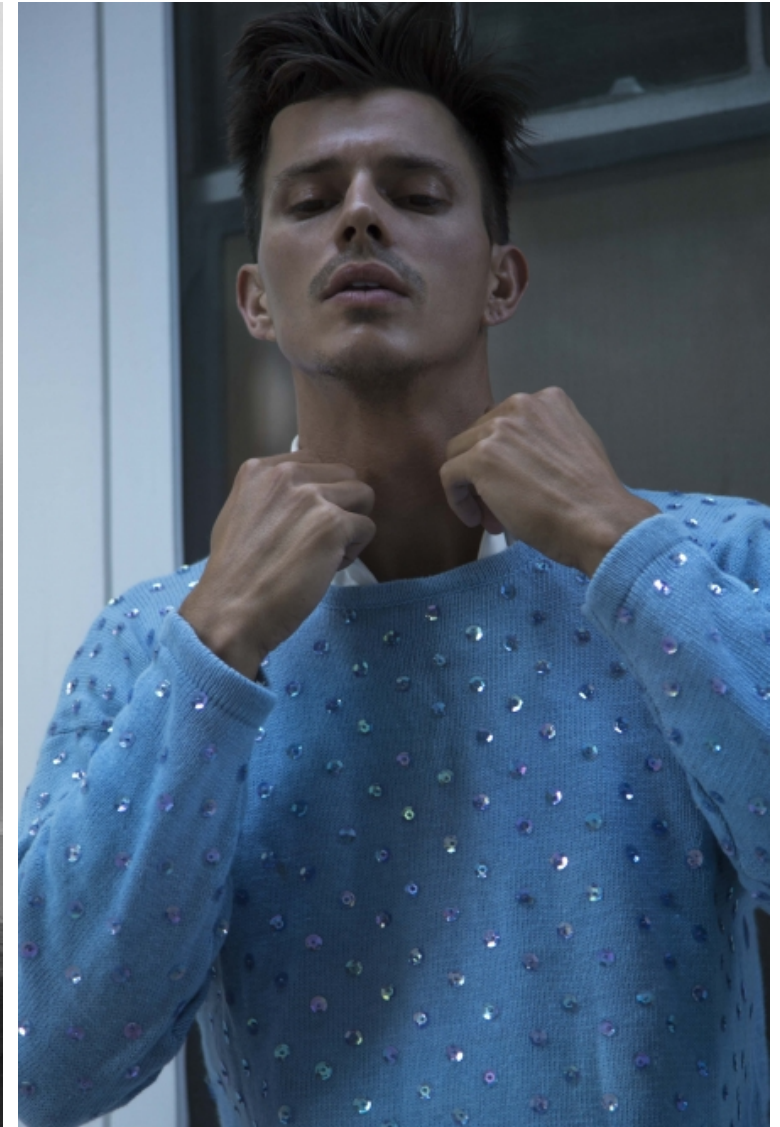

Neck 39cm / 15.5"

Sleeve 89cm / 35"

Suit size 42cm / 32"

Suit cut Long