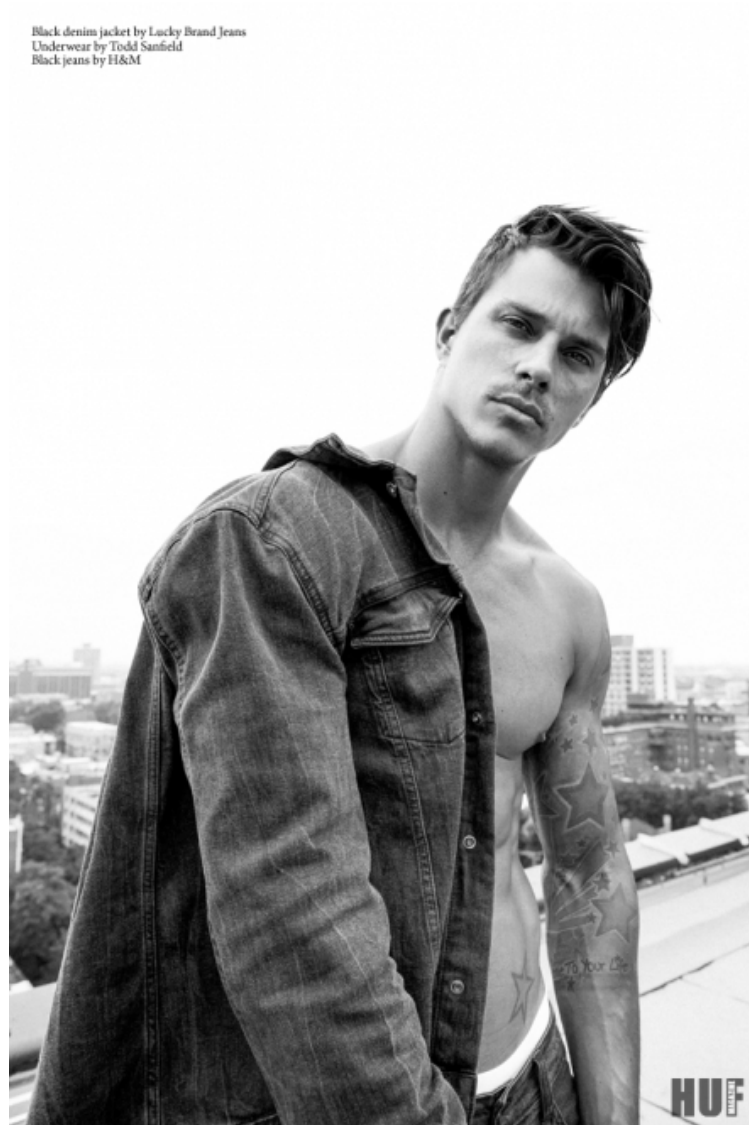

Select

MODEL MANAGEMENT

400 Michigan Ave Ste 700, Chicago, 60611, Illinois, United States

Phone: +1 312 943 3226 Email: info.chicago@selectmodel.com Website: <https://selectmodel.com/>

Kenny Braasch

Height 188cm / 6' 2.0"

Chest 104cm / 41"

Waist 81cm / 32"

Shoes EU/US/UK 46.5 / 13 / 11

Eyes Brown

Hair Brown

Inseam 86cm / 34"

Neck 39cm / 15.5"

Sleeve 89cm / 35"

Suit size 42cm / 32"

Suit cut Long