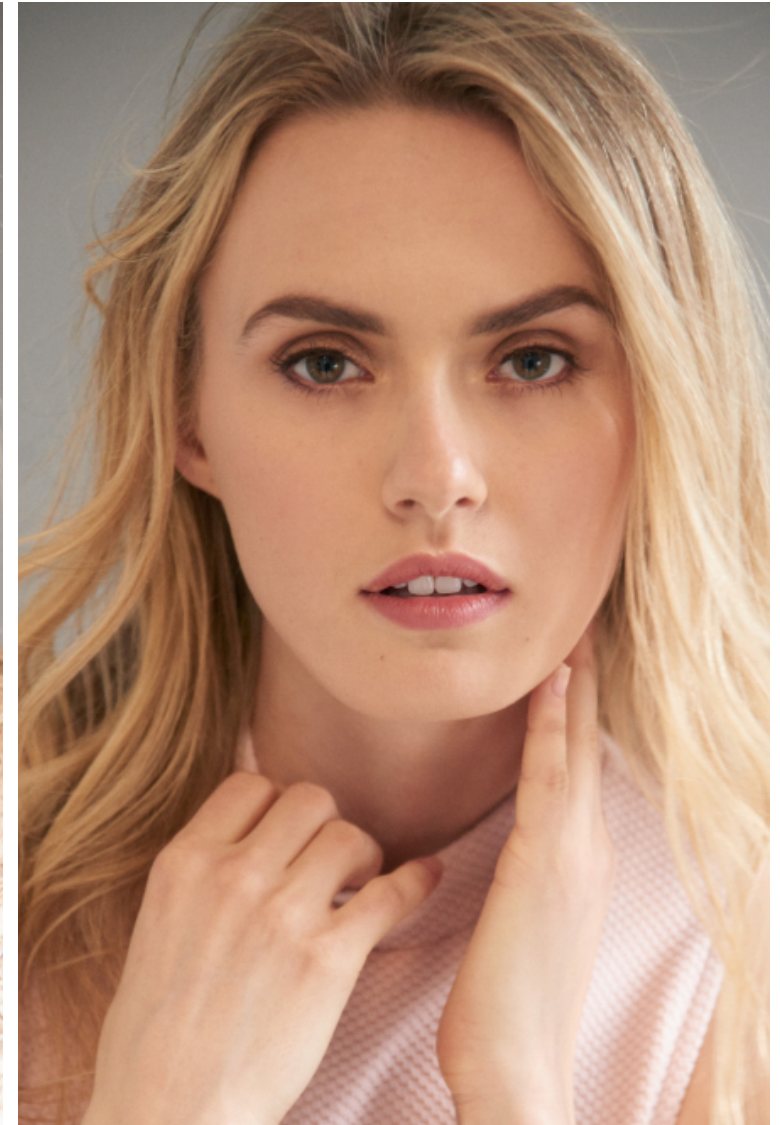

Select

MODEL MANAGEMENT

400 Michigan Ave SUITE 700, Chicago, 60611, IL, United States

Phone: +1 312 943 3226 Email: info.chicago@selectmodel.com Website: <https://selectmodel.com/>

Khristyna K.

Height 178cm / 5' 10.0"

Size EU/US 34 / 4

Waist 64cm / 25"

Hips 90cm / 35.5"

Shoes EU/US/UK 38 / 7.5 / 5

Eyes Brown

Hair Blond

Bust 86cm / 34"

Cup B