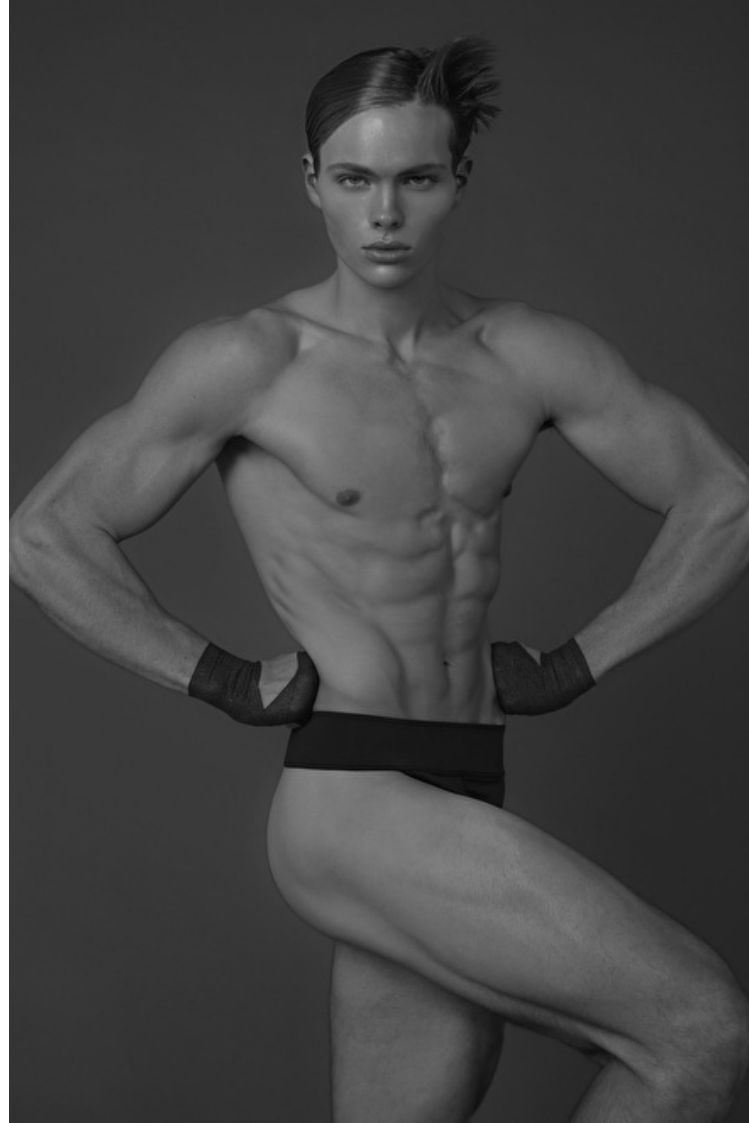

Kieran O'Connor

Height 184cm / 6' 0.5"

Waist 76cm / 30"

Shoes EU/US/UK 44 / 11 / 9.5

Eyes Blue green

Hair Red

Suit size 50cm / 40"

Select

Waist 76cm / 30"

Shoes EU/US/UK 44 / 11 / 9.5

Eyes Blue green

Hair Red

Suit size 50cm / 40"

Kieran O'Connor

Height 184cm / 6' 0.5"

Waist 76cm / 30"

Waist 76cm / 30"

Shoes EU/US/UK 44 / 11 / 9.5

Eyes Blue green

Hair Red

Suit size 50cm / 40"

Select

MODEL MANAGEMENT

400 Michigan Ave Ste 700, Chicago, 60611, Illinois, United States
Phone: +1 312 943 3226 **Email:** info.chicago@selectmodel.com **Website:** <https://selectmodel.com/>