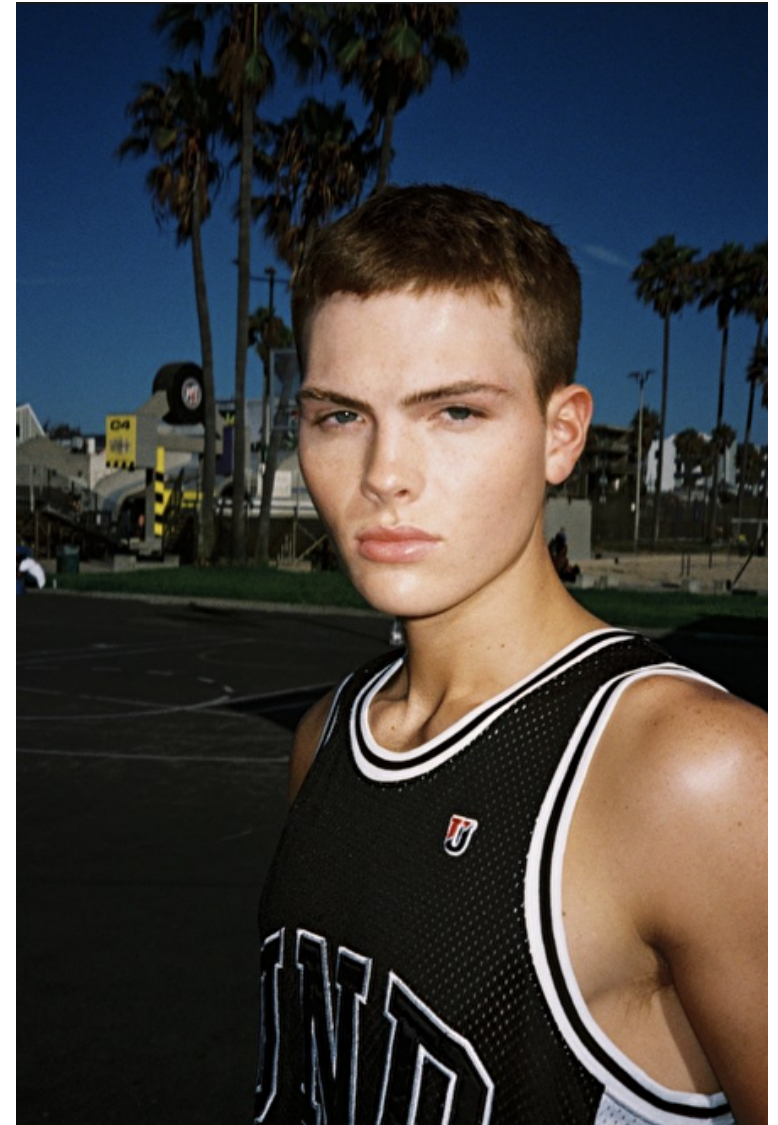

Kieran O'Connor

Height 184cm / 6' 0.5"

Waist 76cm / 30"

Shoes EU/US/UK 44 / 11 / 9.5

Eyes Blue green

Hair Red

Suit size 50cm / 40"