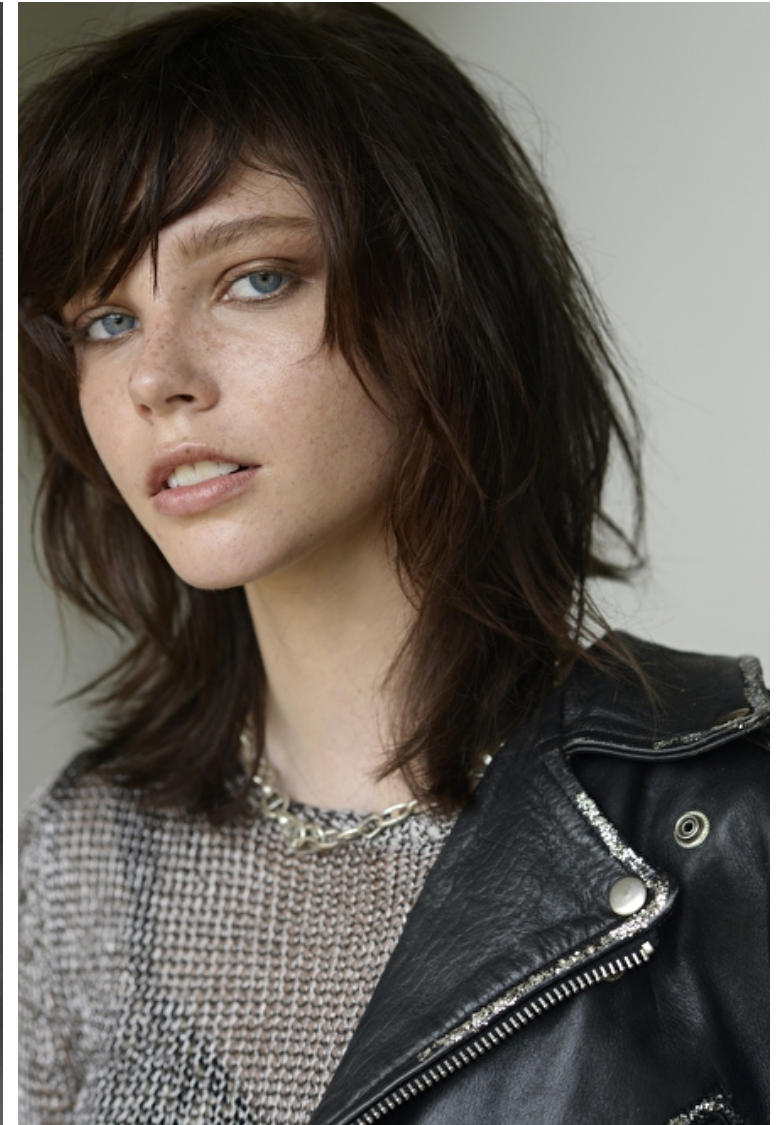

Select

MODEL MANAGEMENT

400 Michigan Ave Ste 700, Chicago, 60611, Illinois, United States

Phone: +1 312 943 3226 Email: info.chicago@selectmodel.com Website: <https://selectmodel.com/>

Kiki

Height 173cm / 5' 8.0"

Bust/Chest 77cm / 30.5"

Waist 61cm / 24"

Hips 87cm / 34.5"

Shoes EU/US/UK 37.5 / 7 / 4

Eyes Blue

Hair Brown