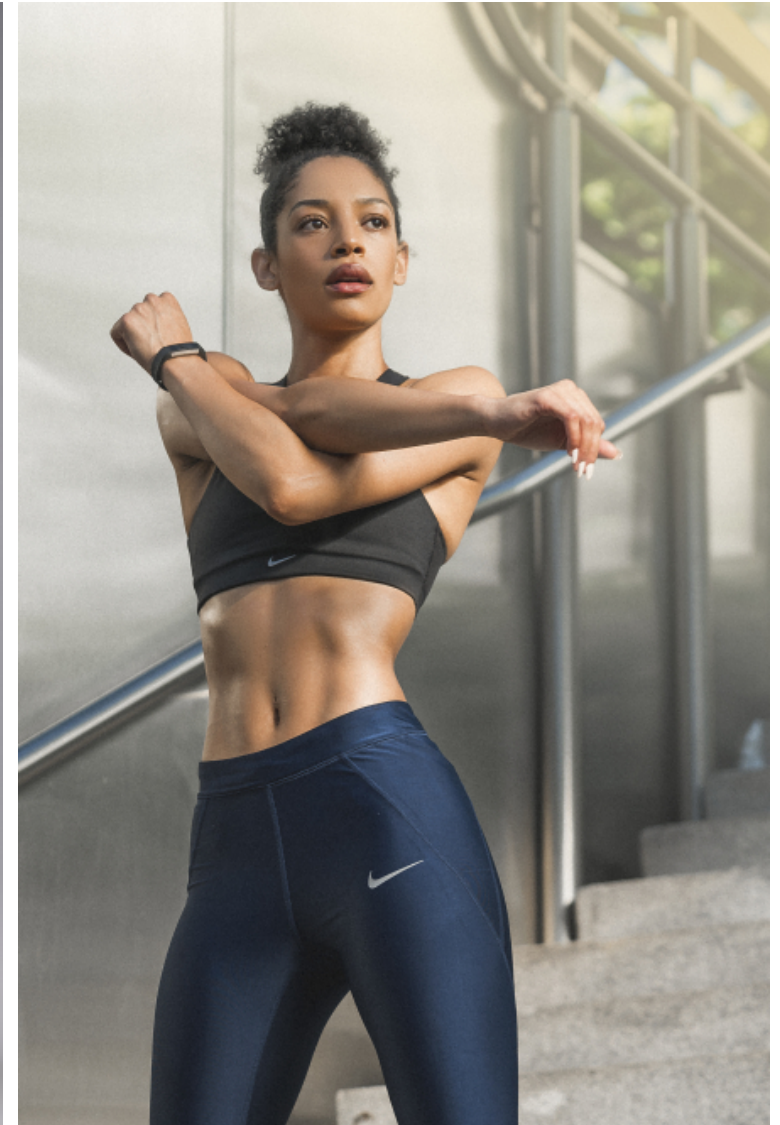

Select

MODEL MANAGEMENT

400 Michigan Ave SUITE 700, Chicago, 60611, IL, United States

Phone: +1 312 943 3226 Email: info.chicago@selectmodel.com Website: <https://selectmodel.com/>

Kamari

Height 175cm / 5' 9.0"

Size EU/US 34 / 4

Bust 86cm / 34"

Waist 61cm / 24"

Hips 89cm / 35"

Shoes EU/US/UK 40 / 9 / 7

Eyes Brown

Hair Brown

Cup B