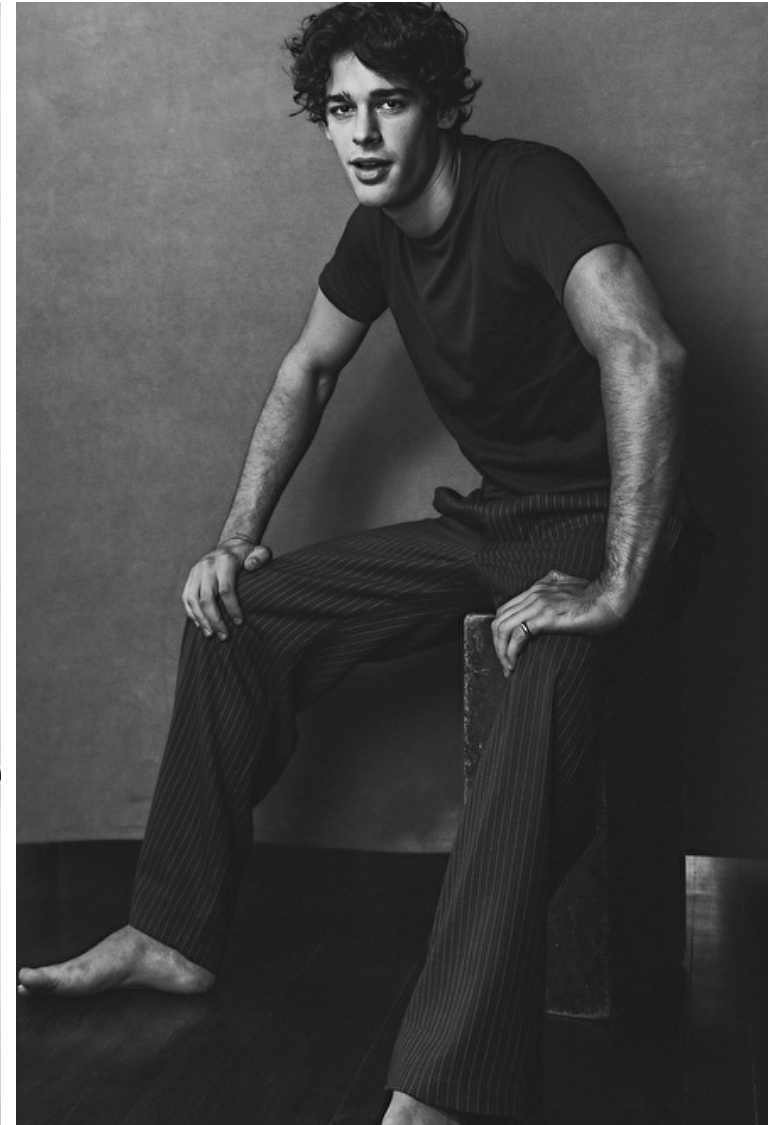

Select

MODEL MANAGEMENT

400 Michigan Ave Ste 700, Chicago, 60611, Illinois, United States

Phone: +1 312 943 3226 Email: info.chicago@selectmodel.com Website: <https://selectmodel.com/>

Klevi Rybak

Height 183cm / 6' 0.0"

Waist 76cm / 30"

Shoes EU/US/UK 43 / 10.5 / 9

Eyes Brown

Hair Brown

Inseam 78cm / 30.5"

Neck 39cm / 15.5"

Sleeve 86cm / 34"

Suit size 50cm / 40"

Suit cut Regular