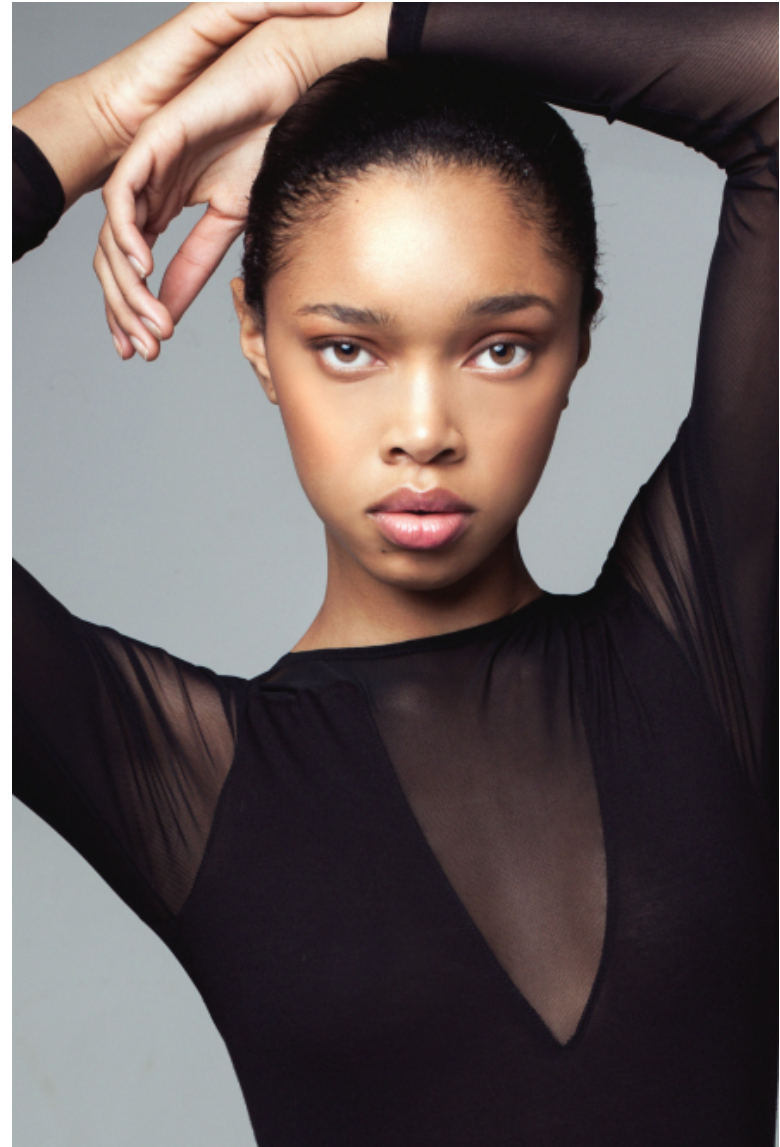

## LaChelle

Height 178cm / 5' 10.0"

Size EU/US 32 / 2

Bust 81cm / 32"

Waist 61cm / 24"

Hips 89cm / 35"

Shoes EU/US/UK 41.5 / 10 / 8

Eyes Brown

Hair Black

Cup B