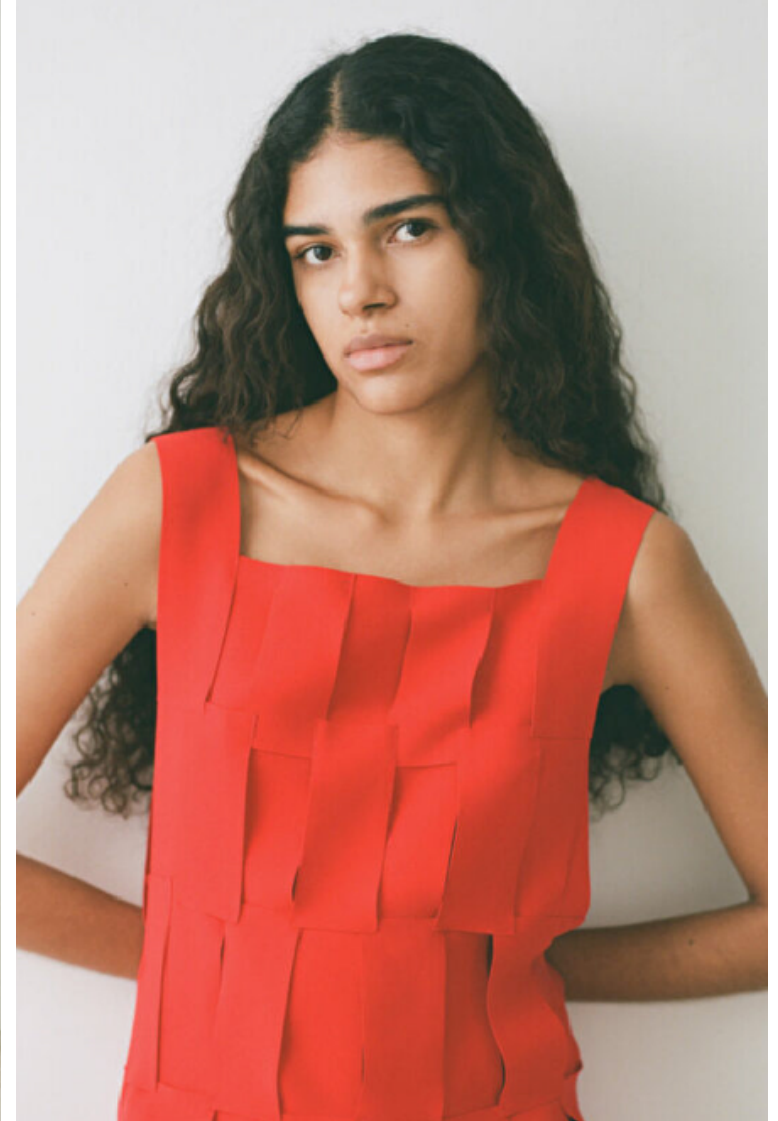

Laetitia Thalien

Height 174cm / 5' 8.5"

Bust 86cm / 34"

Waist 61cm / 24"

Hips 89cm / 35"

Shoes EU/US/UK 39 / 8 / 6

Eyes Brown

Hair Brown

Cup A/B

Location Paris