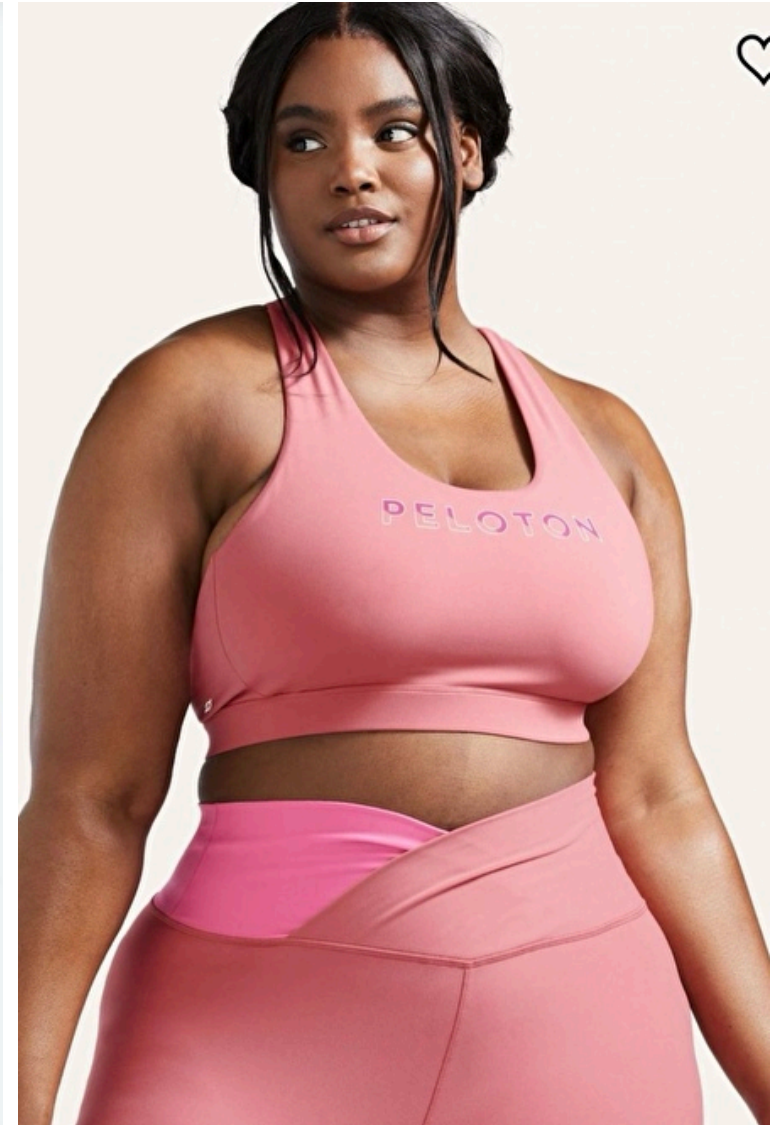

Size EU/US 44 / 14

Bust 112cm / 44"

Waist 94cm / 37"

Hips 119cm / 47"

Shoes EU/US/UK 41.5 / 10 / 8

Eyes Brown

Hair Brown

Cup F