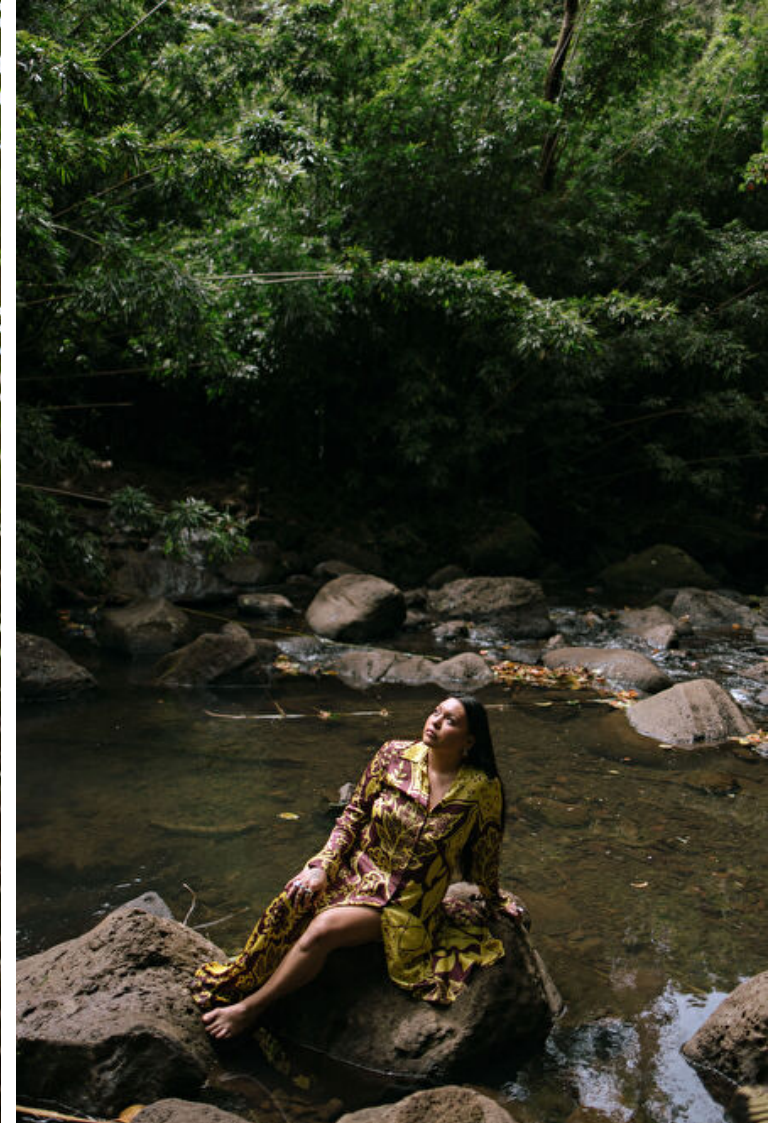

Select

MODEL MANAGEMENT

400 Michigan Ave SUITE 700, Chicago, 60611, UNITED STATES, United States
Phone: +1 312 943 3226 **Email:** info.chicago@selectmodel.com **Website:** <https://selectmodel.com/>

Leola

Height 173cm / 5' 8.0"

Size EU/US 46 / 16

Bust 122cm / 48"

Waist 103cm / 40.5"

Hips 114cm / 45"

Shoes EU/US/UK 40 / 9 / 7

Eyes Brown

Hair Dark brown

Location MN