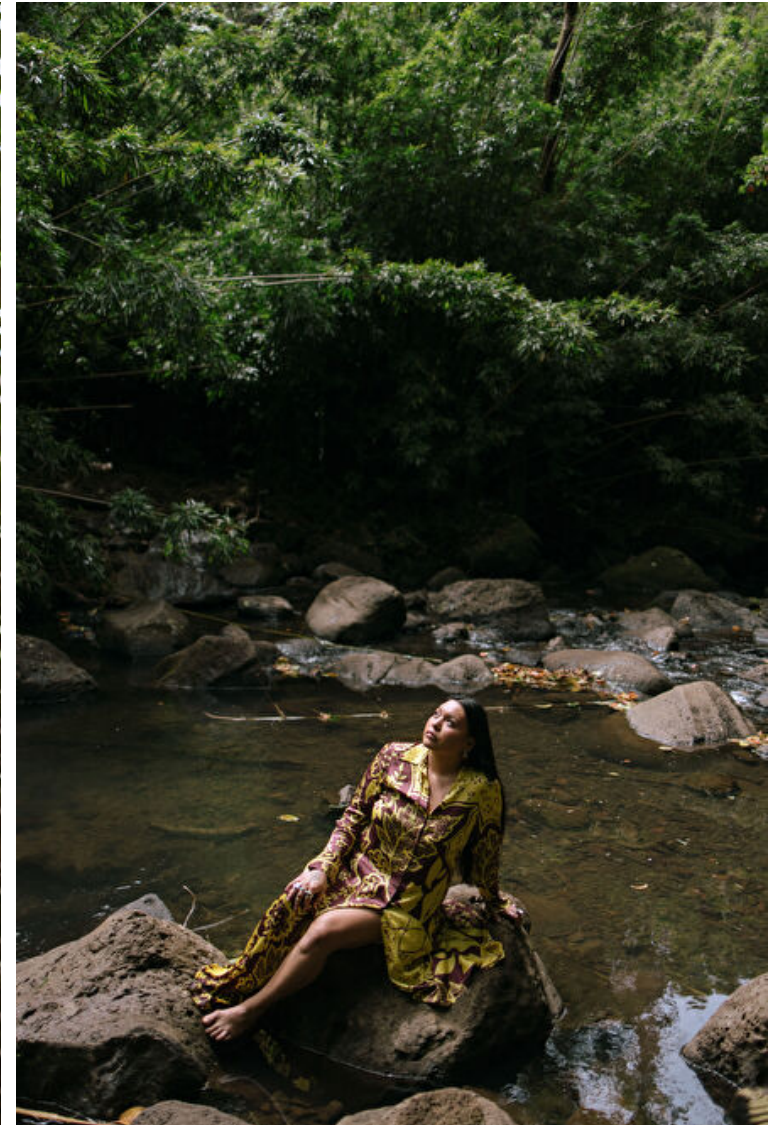

Leola

Height 173cm / 5' 8.0"

Size EU/US 46 / 16

Bust 122cm / 48"

Waist 103cm / 40.5"

Hips 114cm / 45"

Shoes EU/US/UK 40 / 9 / 7

Eyes Brown

Hair Dark brown

Location MN