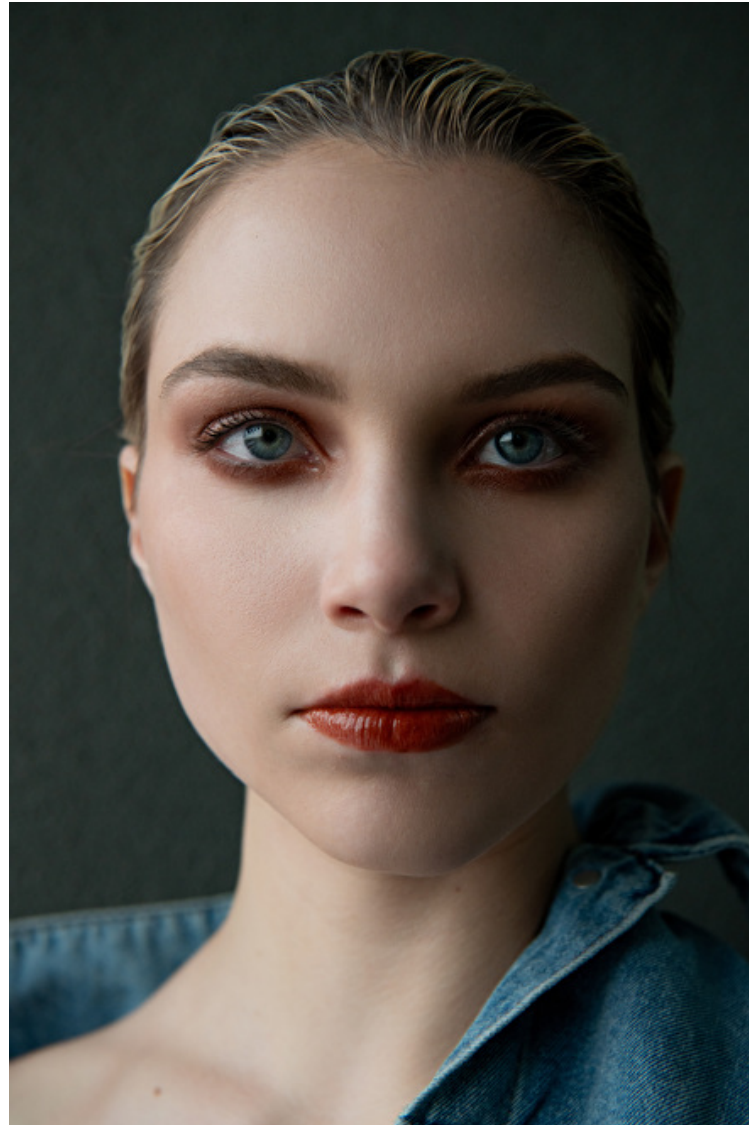

Select

MODEL MANAGEMENT

400 Michigan Ave SUITE 700, Chicago, 60611, IL, United States

Phone: +1 312 943 3226 Email: info.chicago@selectmodel.com Website: <https://selectmodel.com/>

Lexy Lipsh

Height 179cm / 5' 10.5"

Size EU/US 34 / 4

Bust 84cm / 33"

Waist 62cm / 24.5"

Hips 96cm / 38"

Shoes EU/US/UK 42.5 / 11 / 9

Eyes Blue

Hair Blond

Cup A

Location School: MN. Home: WI