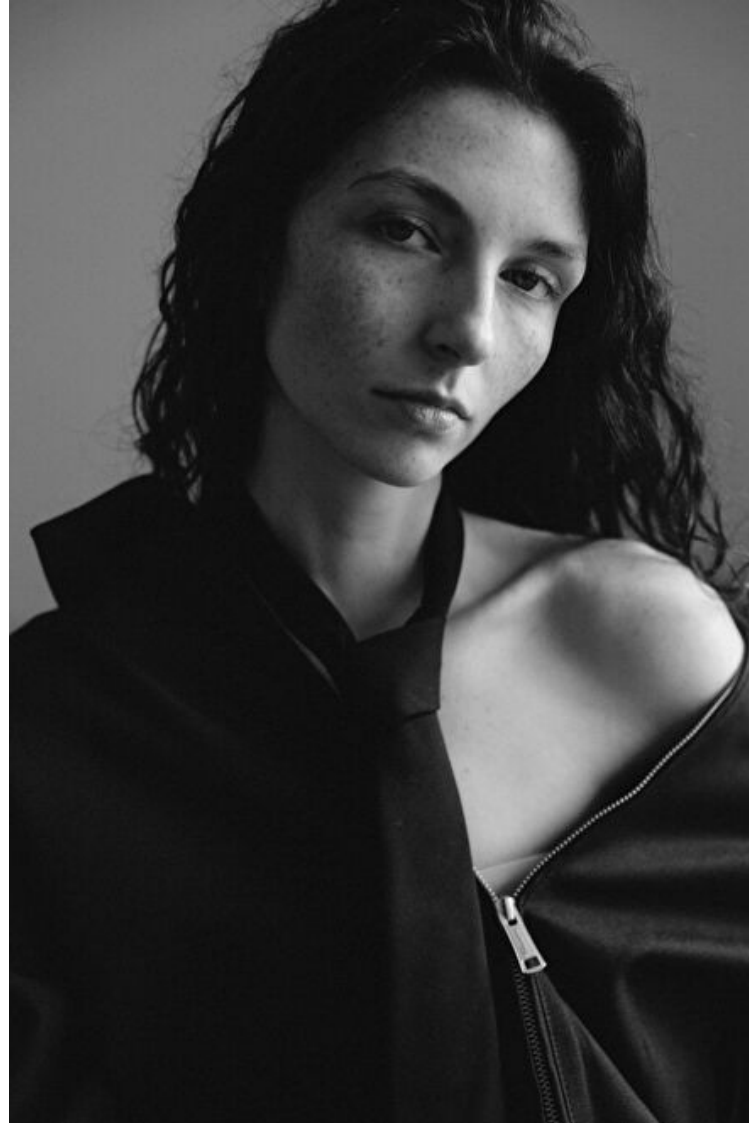

Size EU/US 32 / 2

Bust 74cm / 29"

Waist 61cm / 24"

Hips 86cm / 34"

Shoes EU/US/UK 40 / 9 / 7

Eyes Blue

Hair Brown

Select