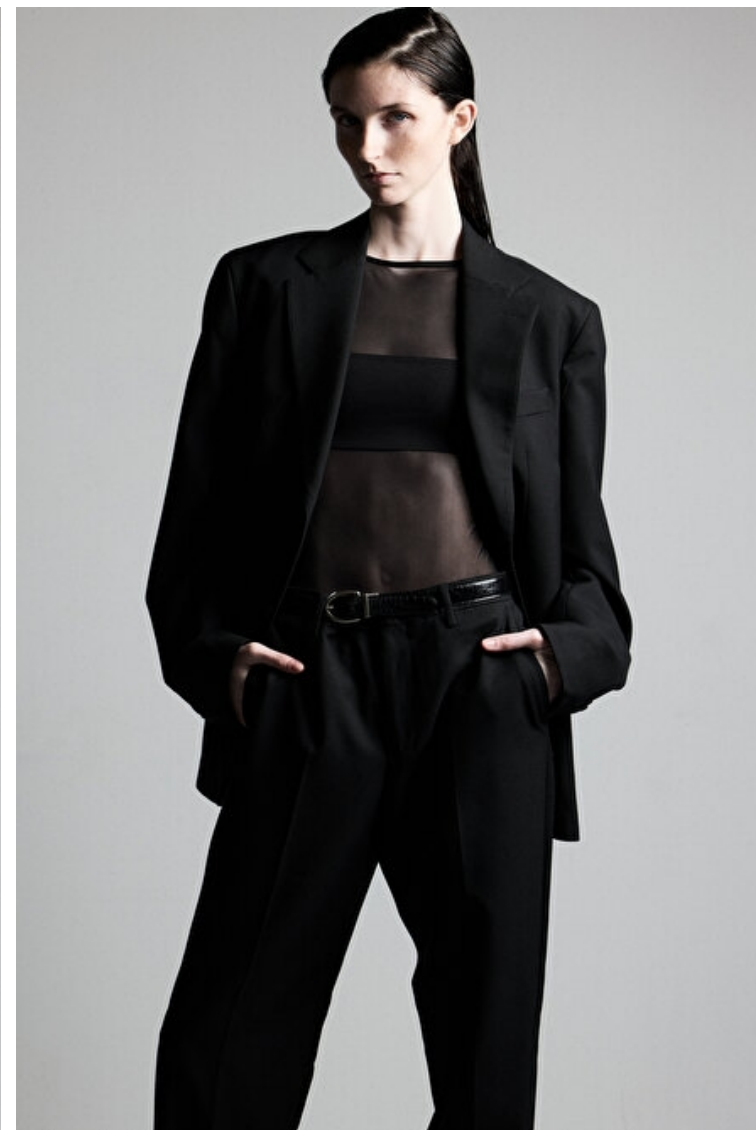

Size EU/US 32 / 2

Bust 74cm / 29"

Waist 61cm / 24"

Hips 86cm / 34"

Shoes EU/US/UK 40 / 9 / 7

Eyes Blue

Hair Brown

Select