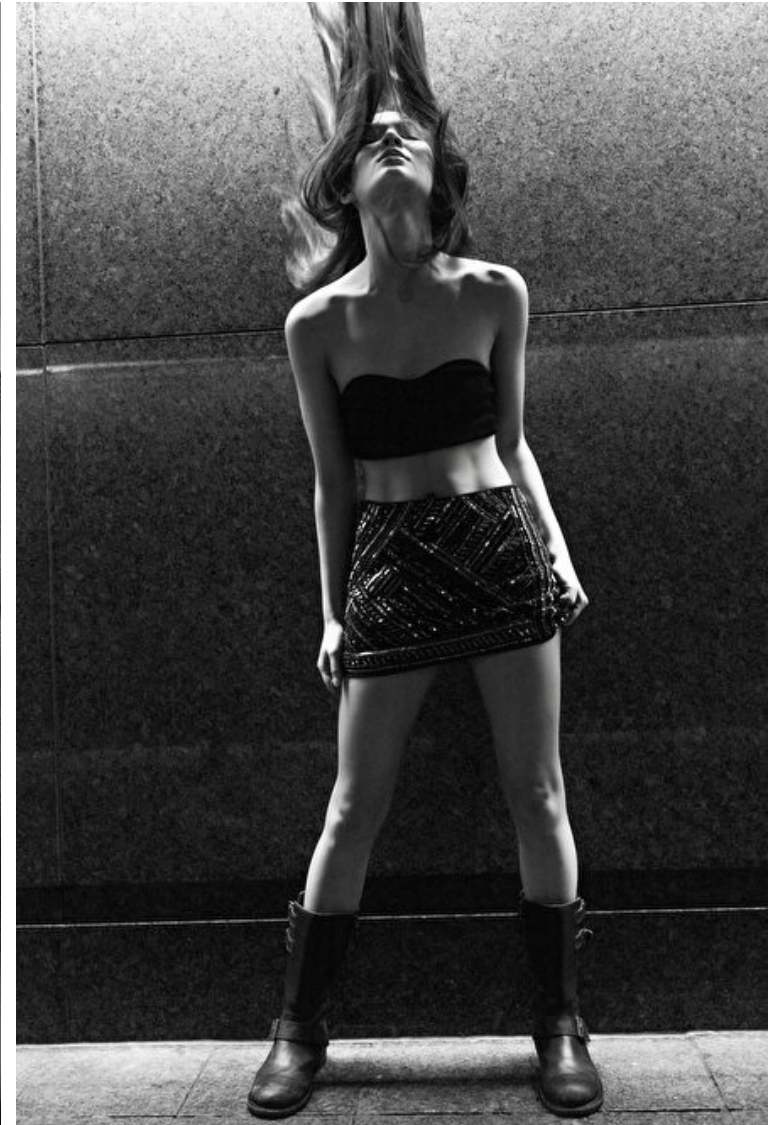

Select

MODEL MANAGEMENT

400 Michigan Ave SUITE 700, Chicago, 60611, IL, United States

Phone: +1 312 943 3226 Email: info.chicago@selectmodel.com Website: <https://selectmodel.com/>

Lily Macdonald

Height 172cm / 5' 7.5"

Size EU/US 30

Bust 76cm / 30"

Waist 58cm / 23"

Hips 88cm / 34.5"

Shoes EU/US/UK 39 / 8 / 6

Eyes Brown

Hair Brown

Cup A

Location WI