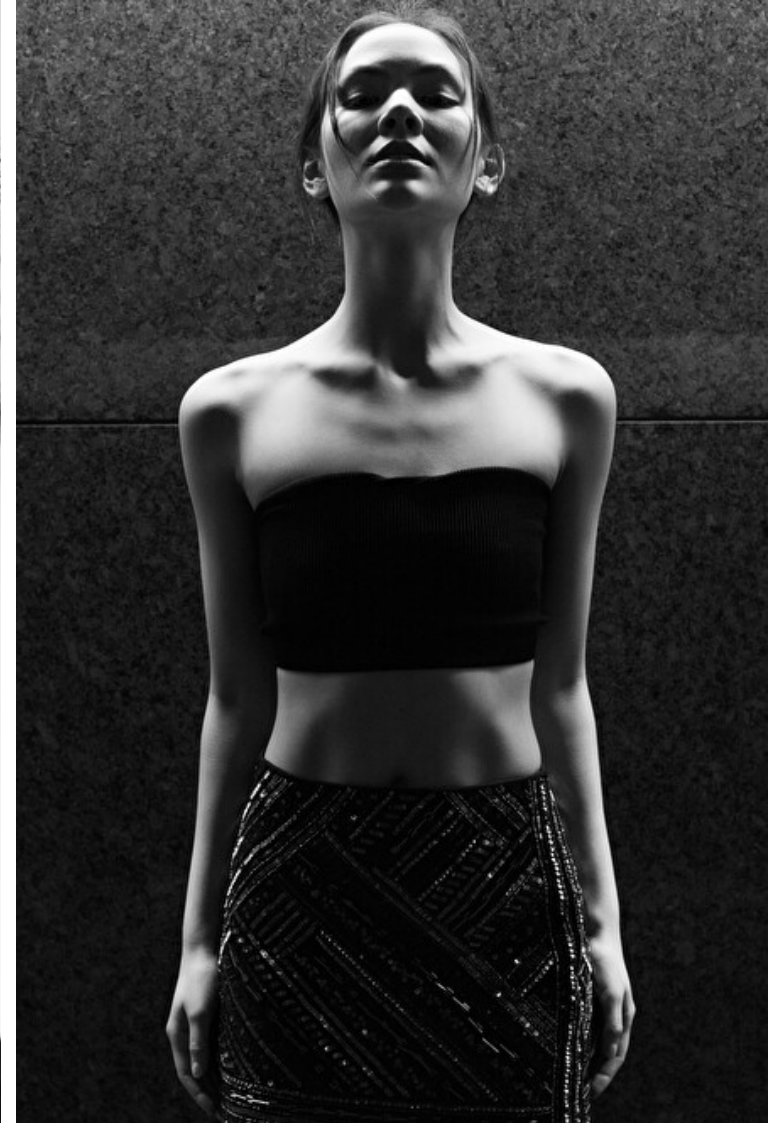

Select

MODEL MANAGEMENT

400 Michigan Ave SUITE 700, Chicago, 60611, IL, United States

Phone: +1 312 943 3226 Email: info.chicago@selectmodel.com Website: <https://selectmodel.com/>

Lily Macdonald

Height 172cm / 5' 7.5"

Size EU/US 30

Bust 76cm / 30"

Waist 58cm / 23"

Hips 88cm / 34.5"

Shoes EU/US/UK 39 / 8 / 6

Eyes Brown

Hair Brown

Cup A

Location WI