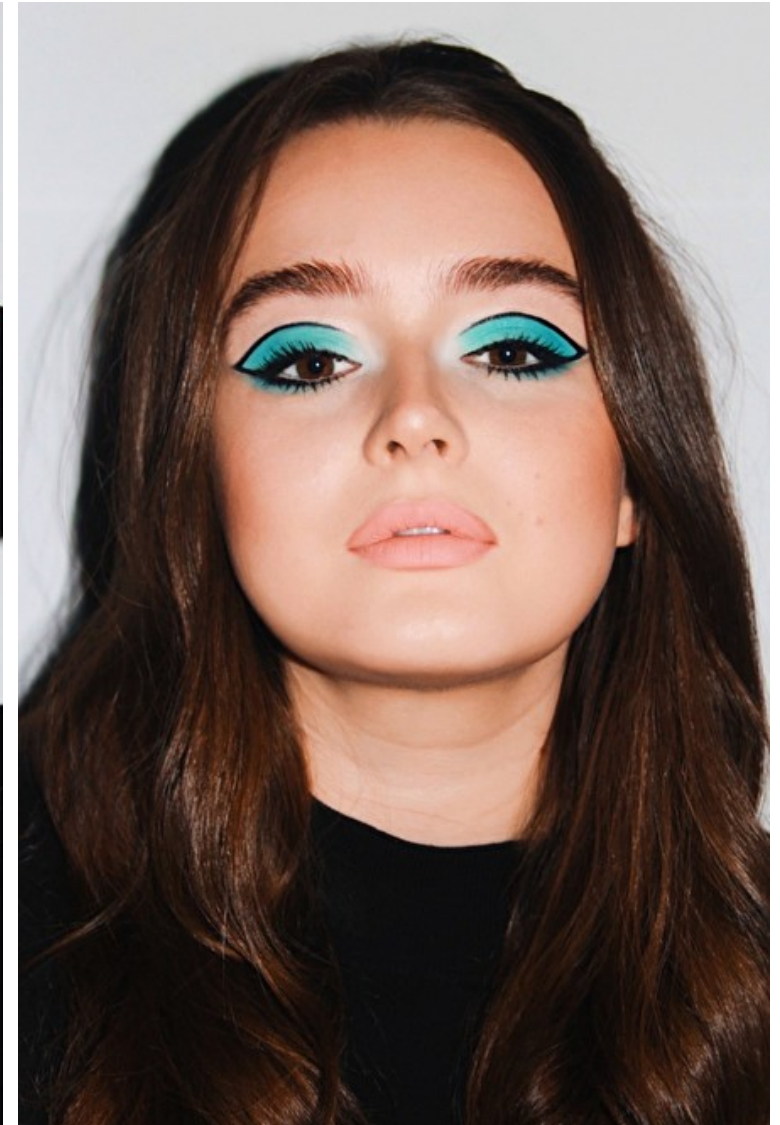

Bust 119cm / 47"

Waist 94cm / 37"

Hips 119cm / 47"

Shoes EU/US/UK 40 / 9 / 7

Eyes Brown

Hair Brown

Select

MODEL MANAGEMENT