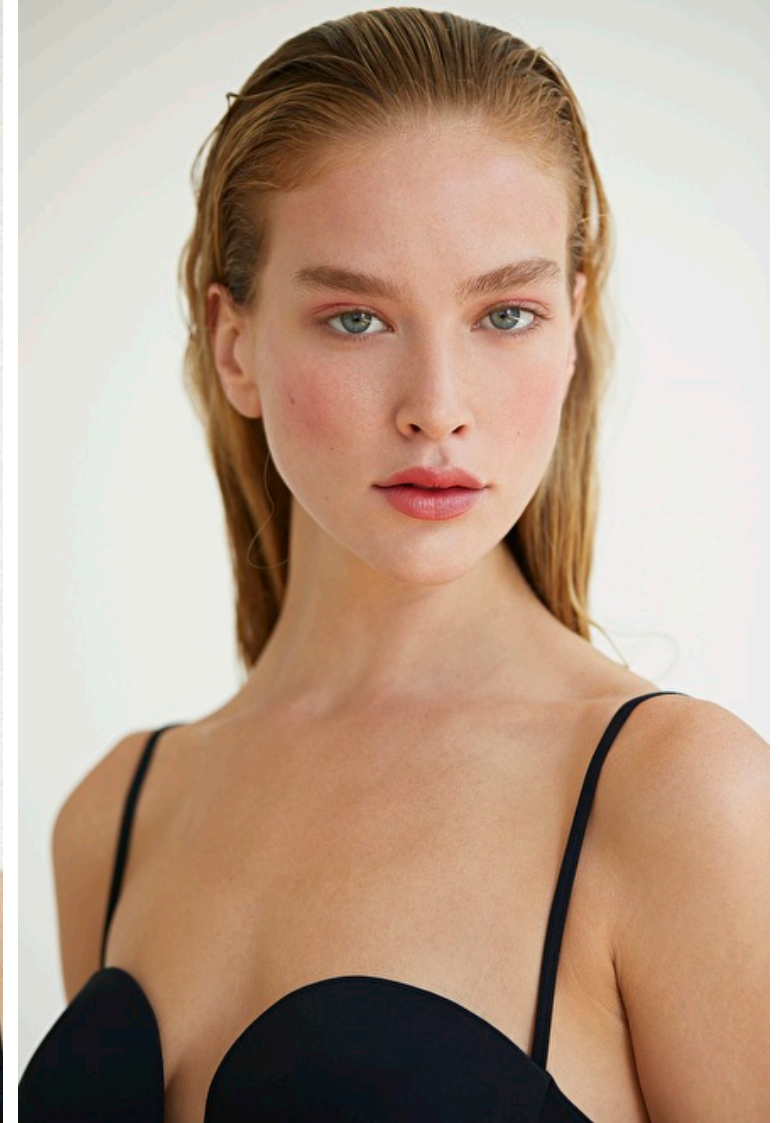

## Lindsay Whidby

Height 178cm / 5' 10.0"

Size EU/US 34 / 4

Bust 86cm / 34"

Waist 68cm / 27"

Hips 96cm / 38"

Shoes EU/US/UK 40 / 9 / 7

Eyes Blue

Hair Auburn

Cup B