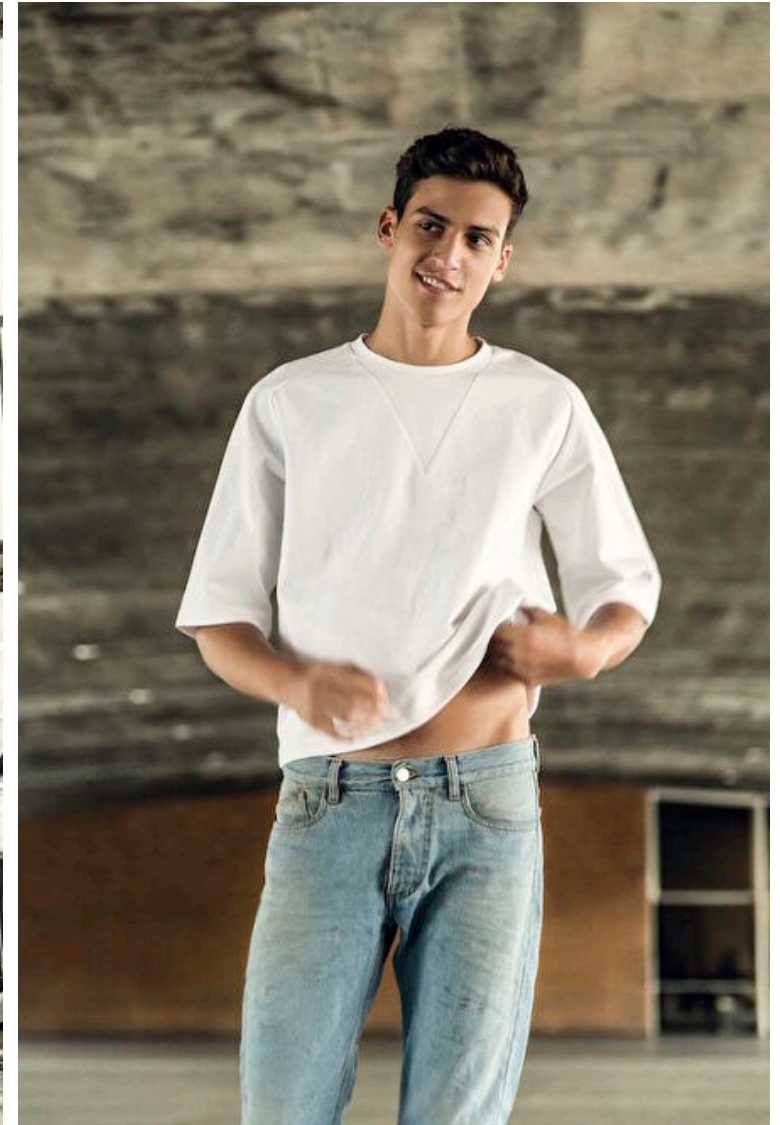

## Lucas Lourenco

Height 188cm / 6' 2.0"

Chest 40cm / 15.5"

Waist 32cm / 12.5"

Shoes EU/US/UK 45 / 12 / 10.5

Eyes Brown

Hair Brown