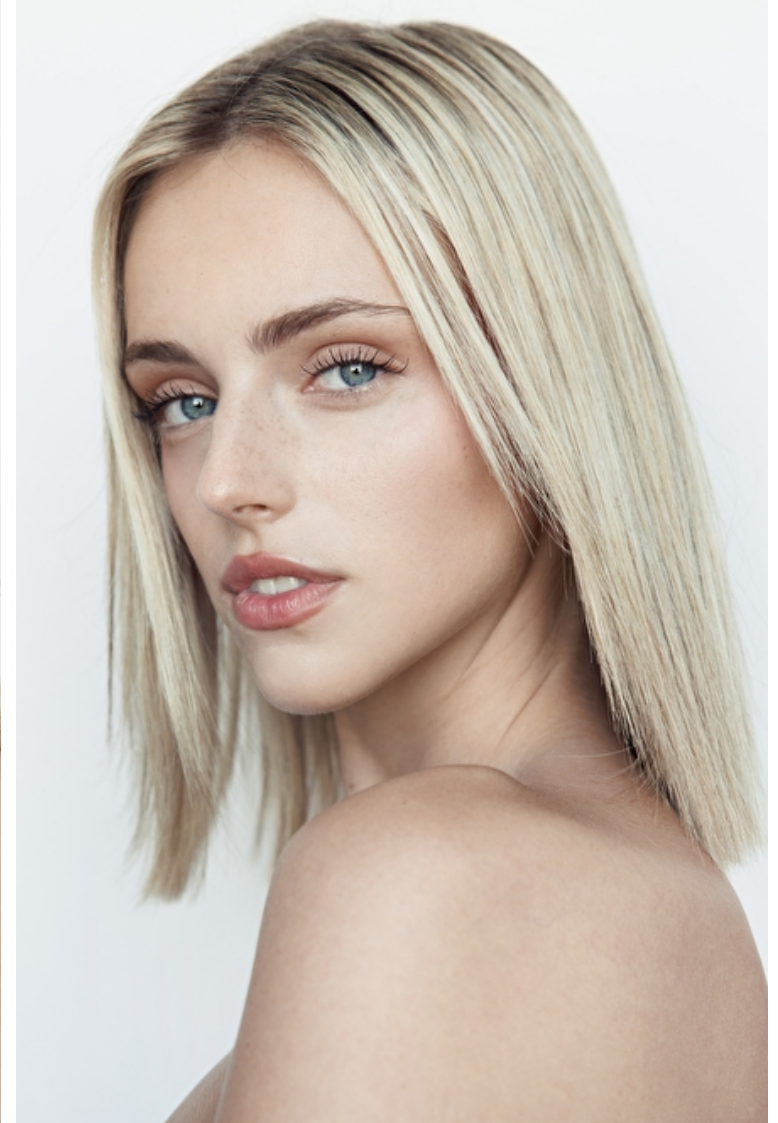

Ludivine

Height 178cm / 5' 10.0"

Bust 84cm / 33"

Waist 70cm / 27.5"

Hips 98cm / 38.5"

Shoes EU/US/UK 40.5 / 9.5 / 7

Eyes Blue

Hair Blond