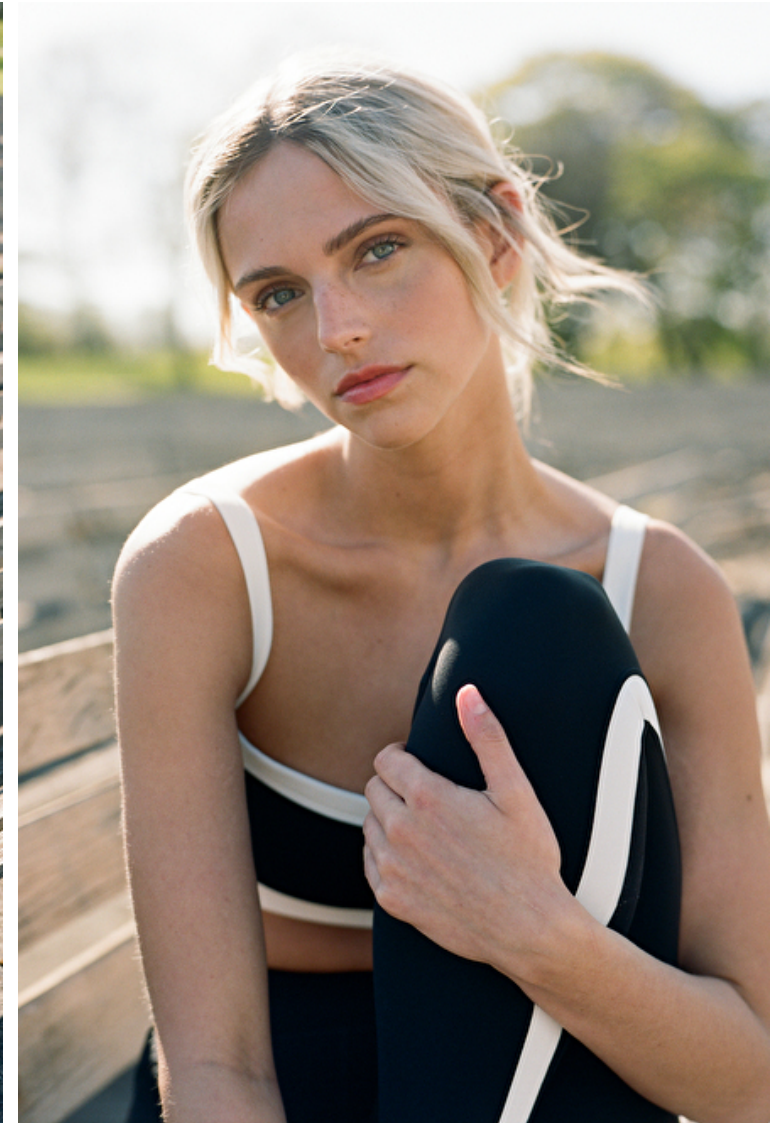

Waist 62cm / 24.5"

Hips 91cm / 36"

Shoes EU/US/UK 40.5 / 9.5 / 7

Eyes Blue

Hair Blond

Select

MODEL MANAGEMENT

400 Michigan Ave Ste 700, Chicago, 60611, Illinois, United States