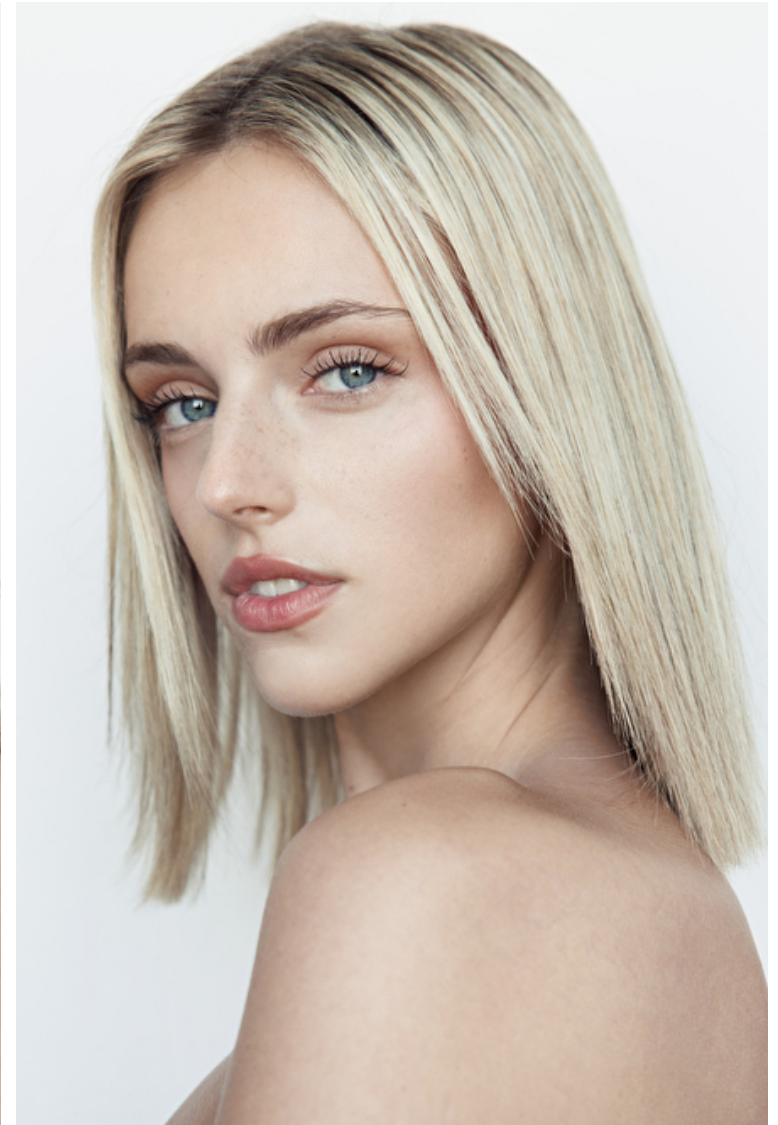

Ludivine

Height 178cm / 5' 10.0"

Bust 81cm / 32"

Waist 62cm / 24.5"

Hips 91cm / 36"

Shoes EU/US/UK 40.5 / 9.5 / 7

Eyes Blue

Hair Blond