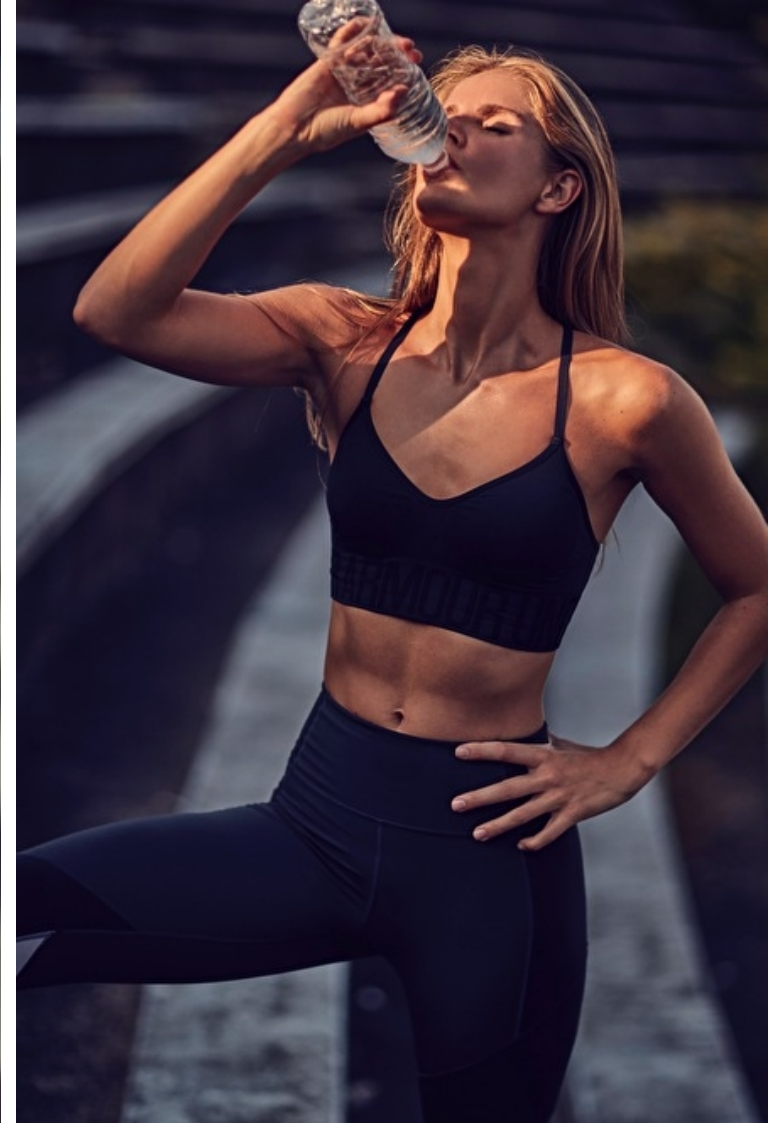

Select

MODEL MANAGEMENT

400 Michigan Ave Ste 700, Chicago, 60611, Illinois, United States

Phone: +1 312 943 3226 Email: info.chicago@selectmodel.com Website: <https://selectmodel.com/>

Luna Castilho

Height 180cm / 5' 11.0"

Size EU/US 36 / 6

Bust 86cm / 34"

Waist 64cm / 25"

Hips 92cm / 36"

Shoes EU/US/UK 42 / 10.5 / 9

Eyes Blue

Hair Blond

Cup B/C