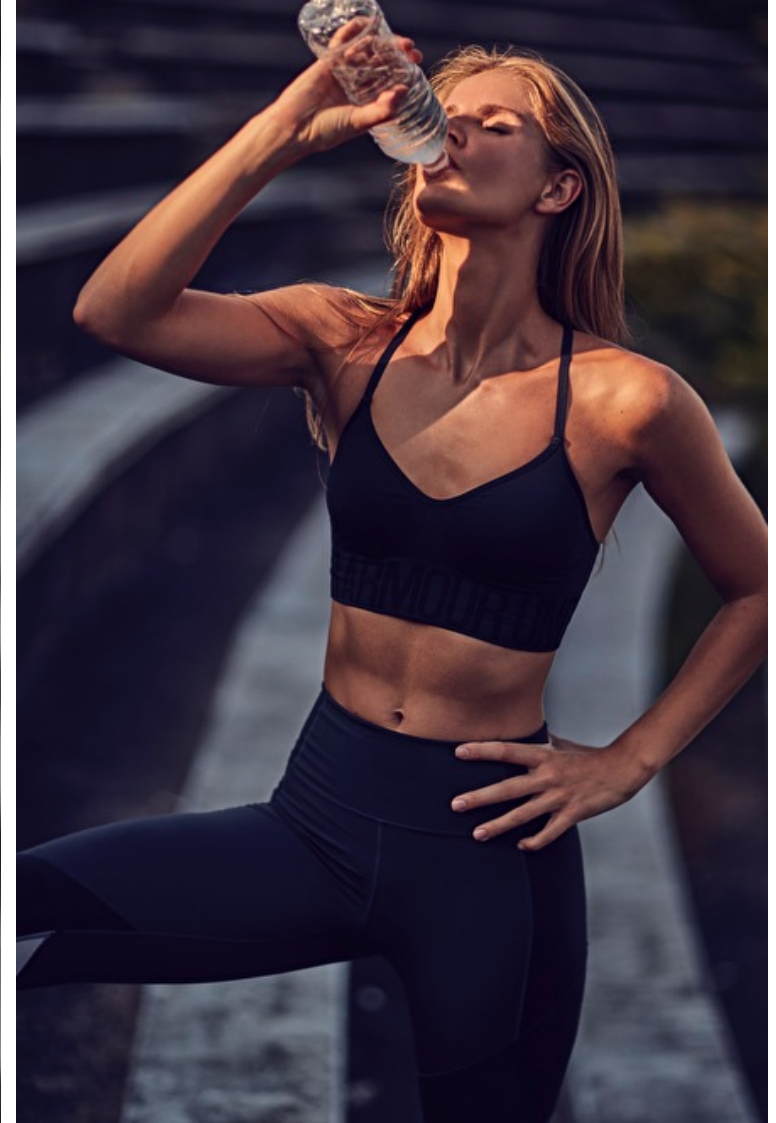

Size EU/US 36 / 6

Bust 86cm / 34"

Waist 64cm / 25"

Hips 92cm / 36"

Shoes EU/US/UK 42 / 10.5 / 9

Eyes Blue

Hair Blond

Cup B/C