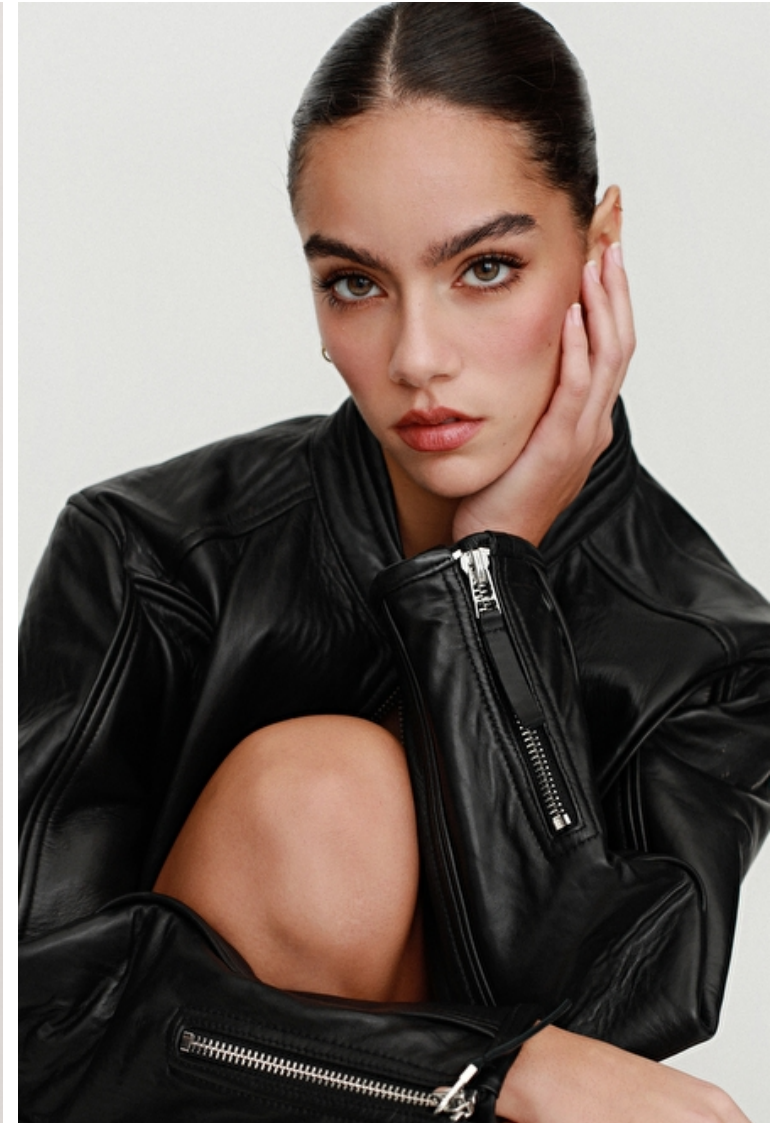

Bust 81cm / 32"

Waist 63cm / 25"

Hips 90cm / 35.5"

Shoes EU/US/UK 40.5 / 9.5 / 7

Eyes Hazel

Hair Brown

Location IL

Select