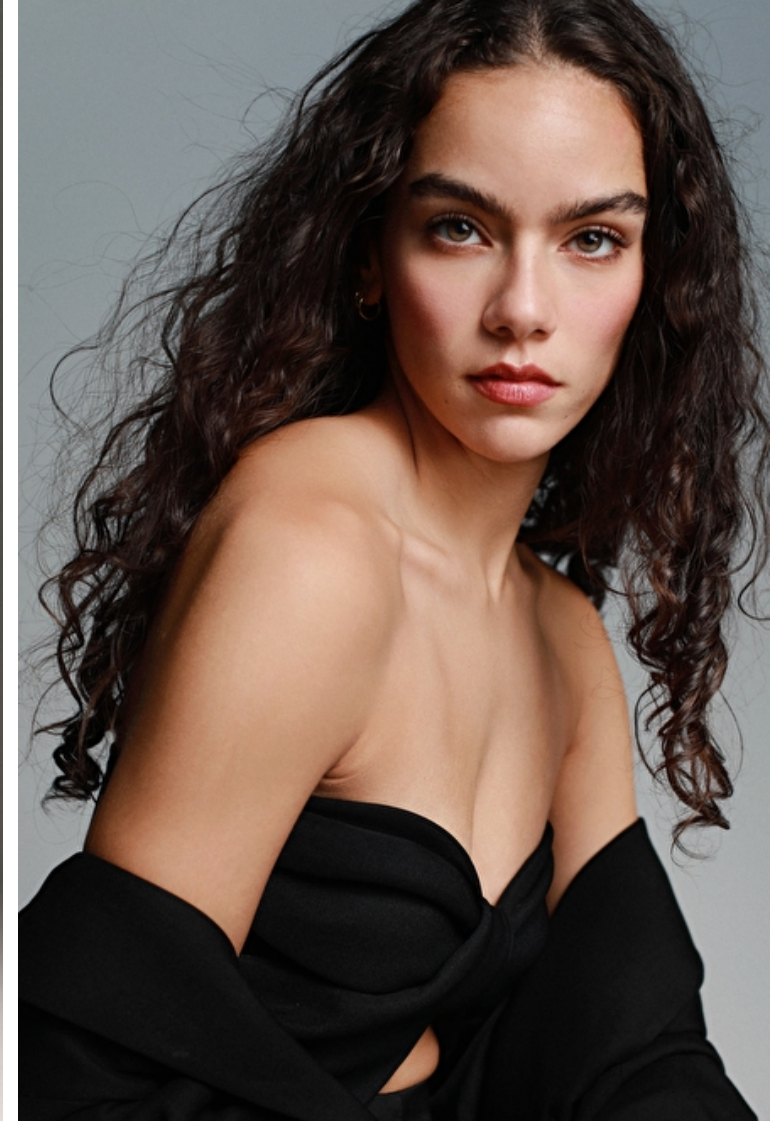

Bust 81cm / 32"

Waist 63cm / 25"

Hips 90cm / 35.5"

Shoes EU/US/UK 40.5 / 9.5 / 7

Eyes Hazel

Hair Brown

Location IL

Select