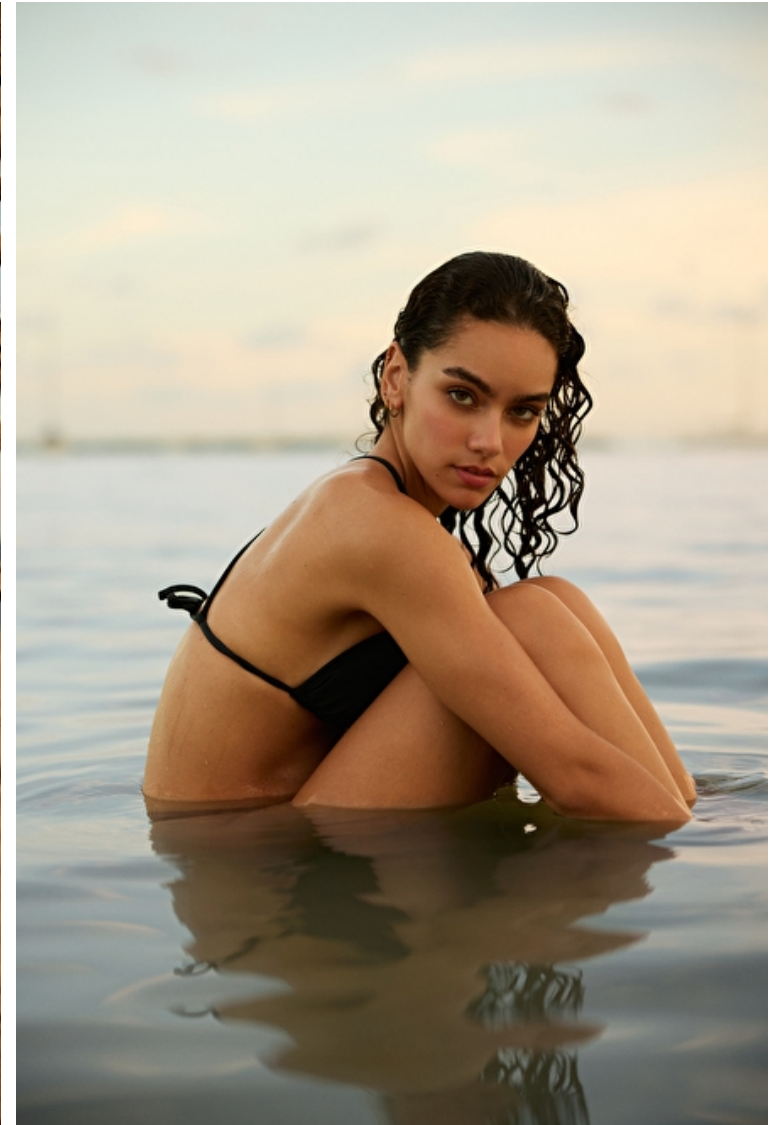

Bust 81cm / 32"

Waist 63cm / 25"

Hips 90cm / 35.5"

Shoes EU/US/UK 40.5 / 9.5 / 7

Eyes Hazel

Hair Brown

Location IL

Select