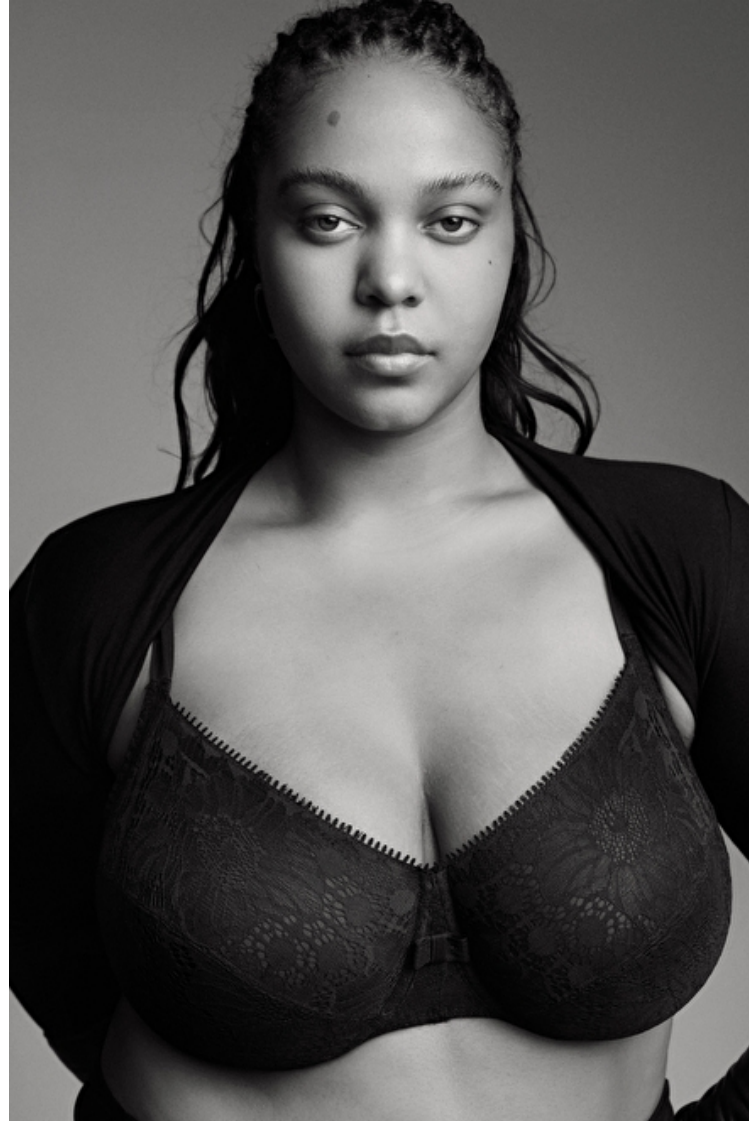

Bust 117cm / 46"

Waist 99cm / 39"

Hips 129cm / 51"

Shoes EU/US/UK 41.5 / 10 / 8

Eyes Brown

Hair Brown

Location NYC

Select