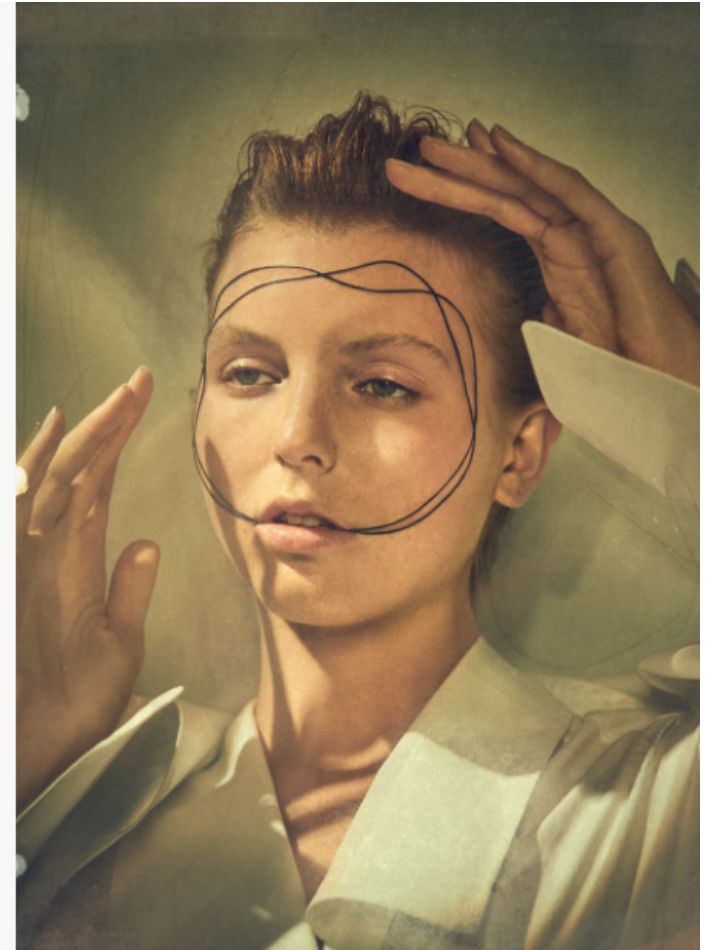

Maddie Yerkes

Height 179cm / 5' 10.5"

Bust 82cm / 32.5"

Waist 63cm / 25"

Hips 90cm / 35.5"

Shoes EU/US/UK 39.5 / 8.5 / 6

Hair Blond

Eyes Green

Size EU/US 32 / 2