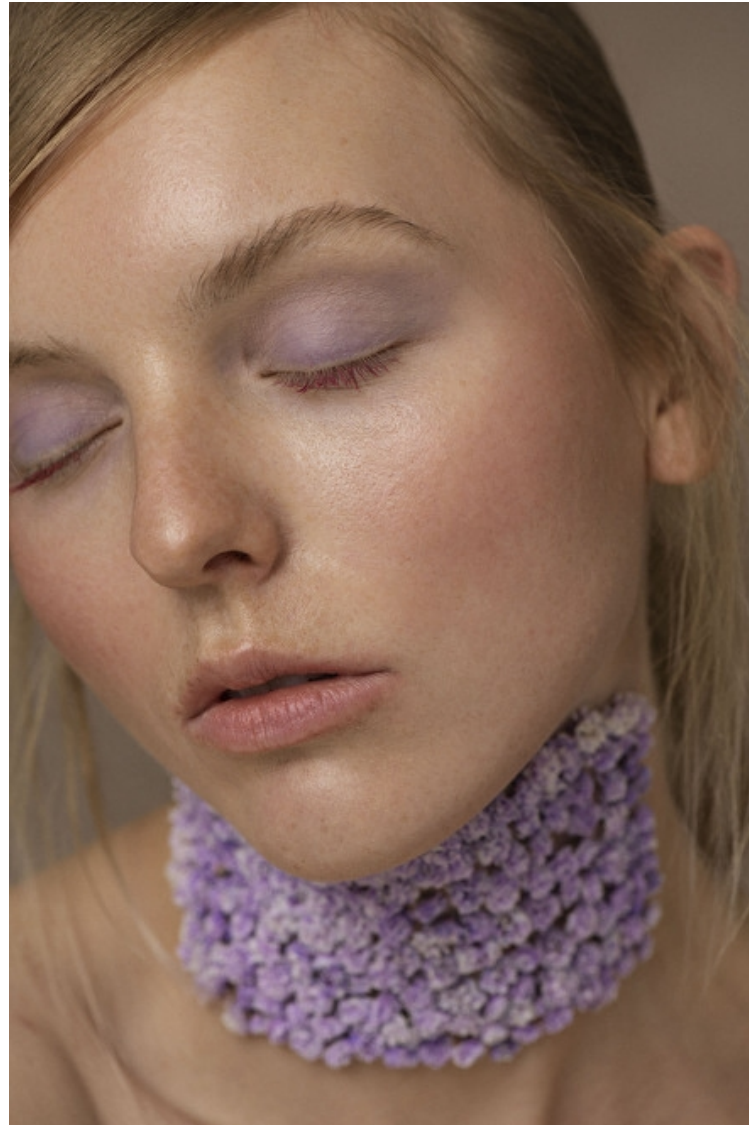

Height 179cm / 5' 10.5"

Bust 86cm / 34"

Waist 66cm / 26"

Hips 90cm / 35.5"

Shoes EU/US/UK 39.5 / 8.5 / 6

Hair Blond

Eyes Green

Size EU/US 32 / 2