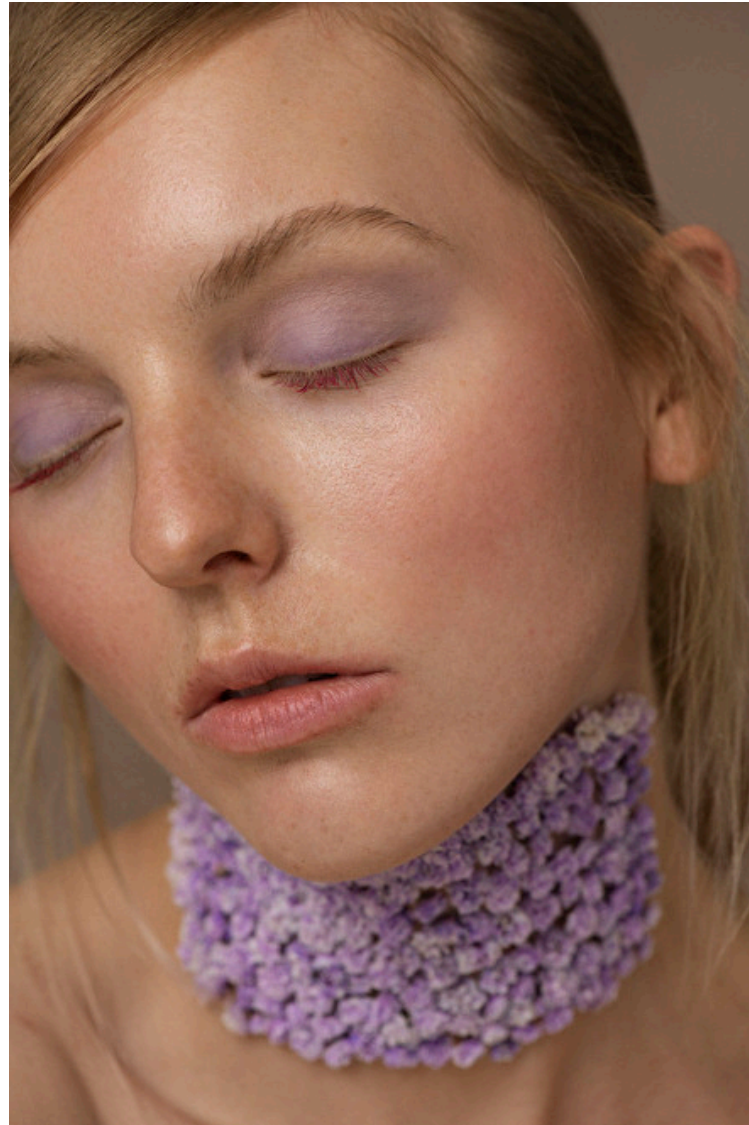

Height 179cm / 5' 10.5"

Bust 82cm / 32.5"

Waist 63cm / 25"

Hips 90cm / 35.5"

Shoes EU/US/UK 39.5 / 8.5 / 6

Hair Blond

Eyes Green

Size EU/US 32 / 2