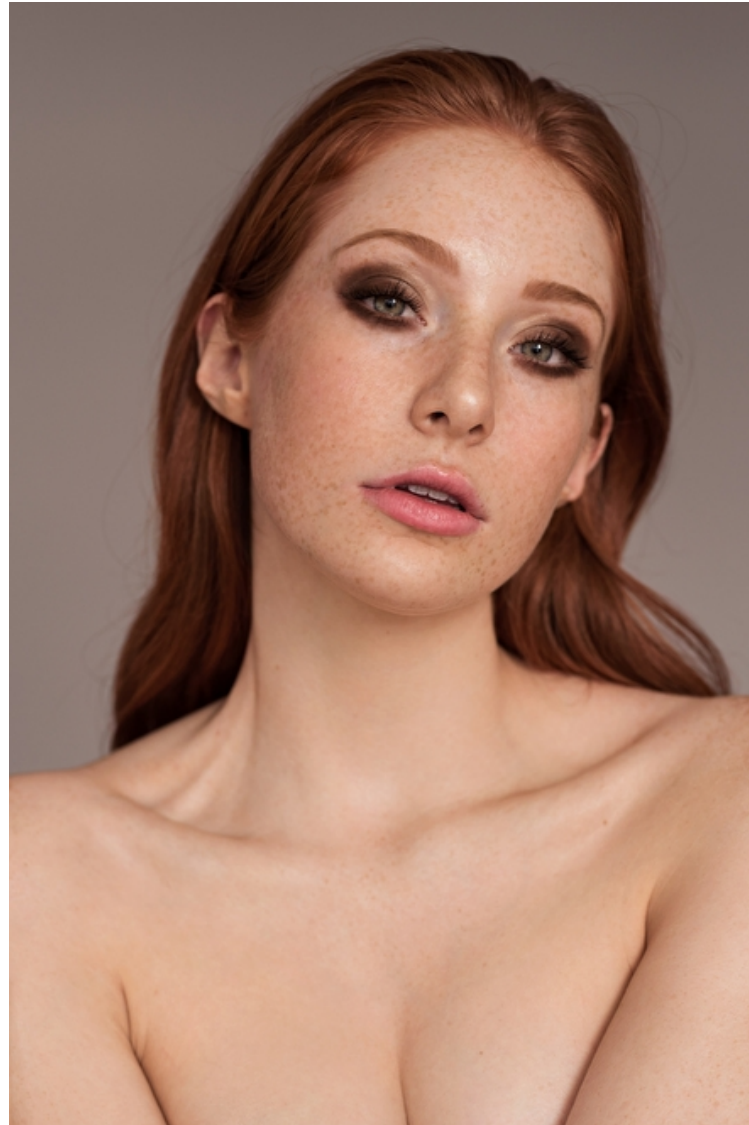

Madeline Ford

Height 174cm / 5' 8.5"

Size EU/US 34 / 4

Bust 86cm / 34"

Waist 68cm / 27"

Hips 95cm / 37.5"

Shoes EU/US/UK 39 / 8 / 6

Eyes Green

Height 174cm / 5' 8.5"

Size EU/US 34 / 4

Bust 86cm / 34"

Waist 68cm / 27"

Hips 95cm / 37.5"

Shoes EU/US/UK 39 / 8 / 6

Eyes Green

Hair Red

Size EU/US 34 / 4

Bust 86cm / 34"

Waist 68cm / 27"

Hips 95cm / 37.5"

Shoes EU/US/UK 39 / 8 / 6

Eyes Green

Hair Red

Cup C