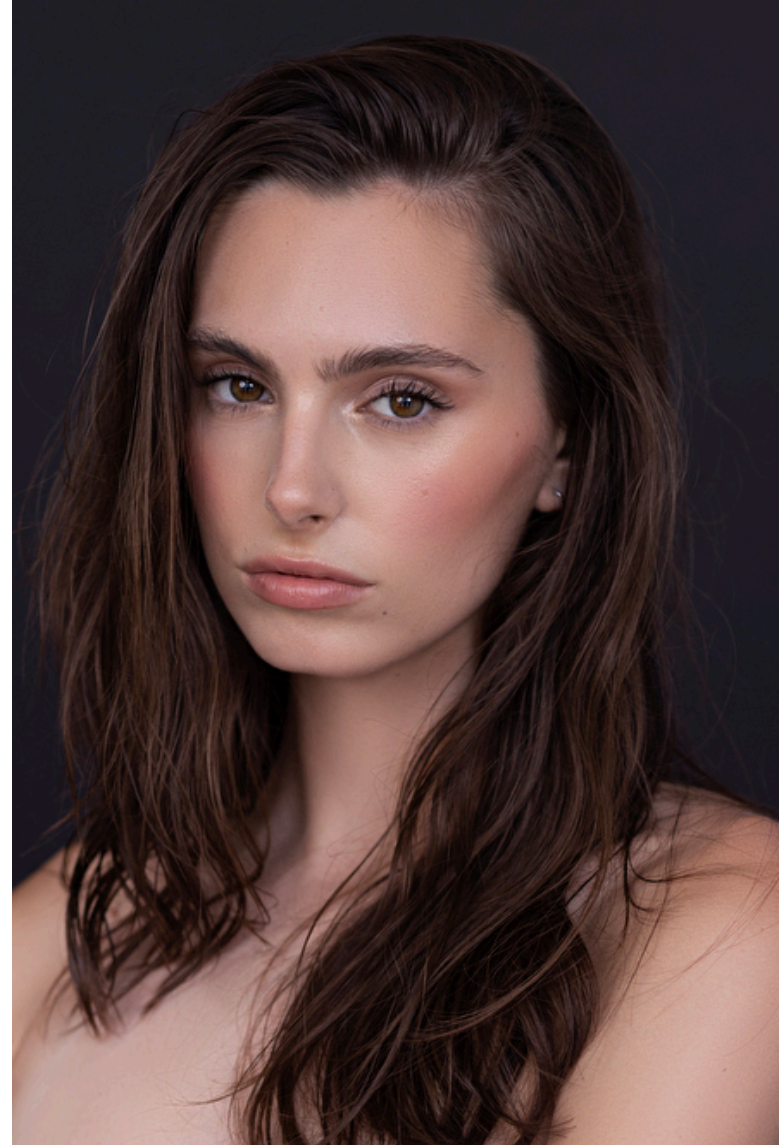

Size EU/US 32 / 2

Bust 86cm / 34"

Waist 59cm / 23"

Hips 86cm / 34"

Shoes EU/US/UK 38.5 / 7.5 / 5

Eyes Brown

Hair Brown

Cup DD