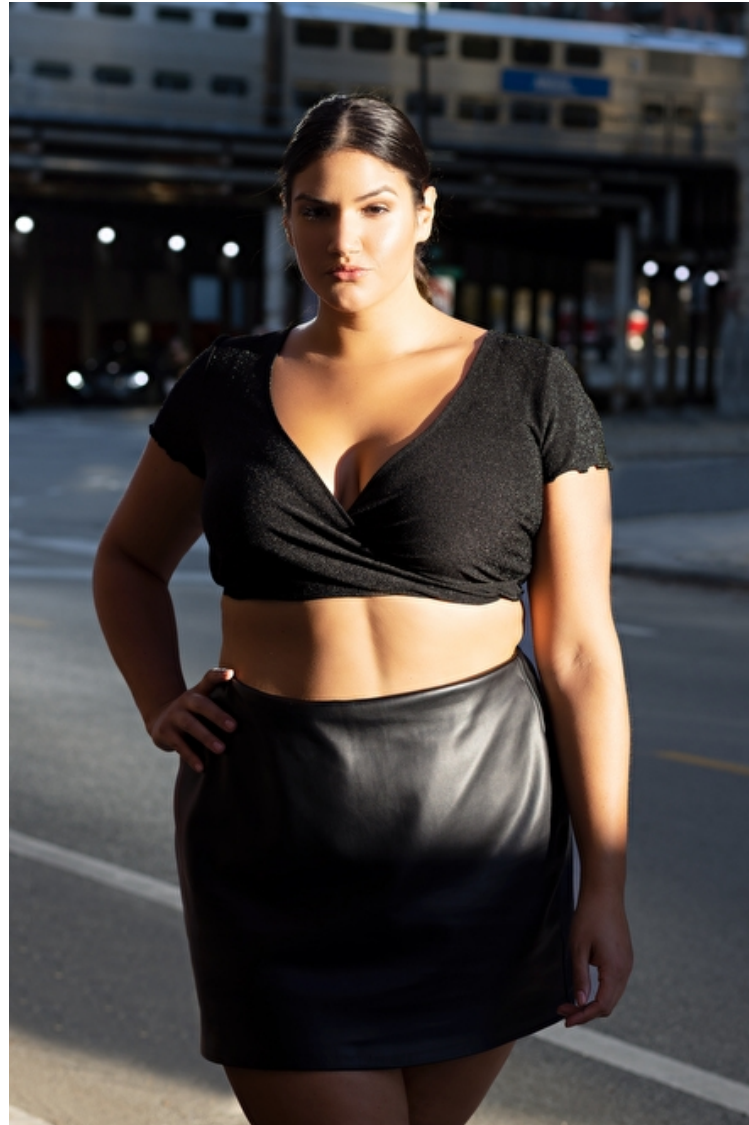

Select

MODEL MANAGEMENT

400 Michigan Ave Ste 700, Chicago, 60611, Illinois, United States
Phone: +1 312 943 3226 **Email:** info.chicago@selectmodel.com **Website:** <https://selectmodel.com/>

Madelyn Garcia

Height 183cm / 6' 0.0"

Size EU/US 48 / 18

Bust 107cm / 42"

Waist 99cm / 39"

Hips 126cm / 49.5"

Shoes EU/US/UK 42.5 / 11 / 9

Eyes Brown

Hair Brown

Cup D

Location Nashville