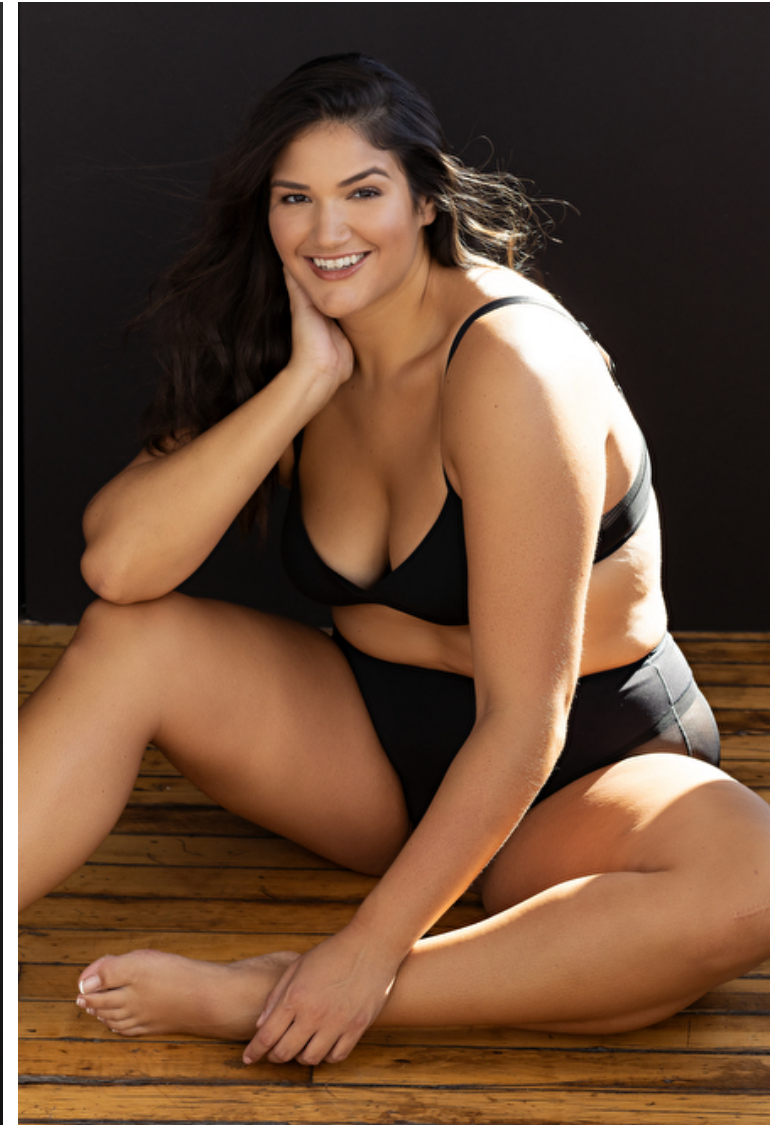

Select

MODEL MANAGEMENT

400 Michigan Ave SUITE 700, Chicago, 60611, IL, United States
Phone: +1 312 943 3226 Email: info.chicago@selectmodel.com Website: <https://selectmodel.com/>

Madelyn Garcia

Height 183cm / 6' 0.0"

Size EU/US 48 / 18

Bust 107cm / 42"

Waist 99cm / 39"

Hips 126cm / 49.5"

Shoes EU/US/UK 42.5 / 11 / 9

Eyes Brown

Hair Brown

Cup D

Location Nashville