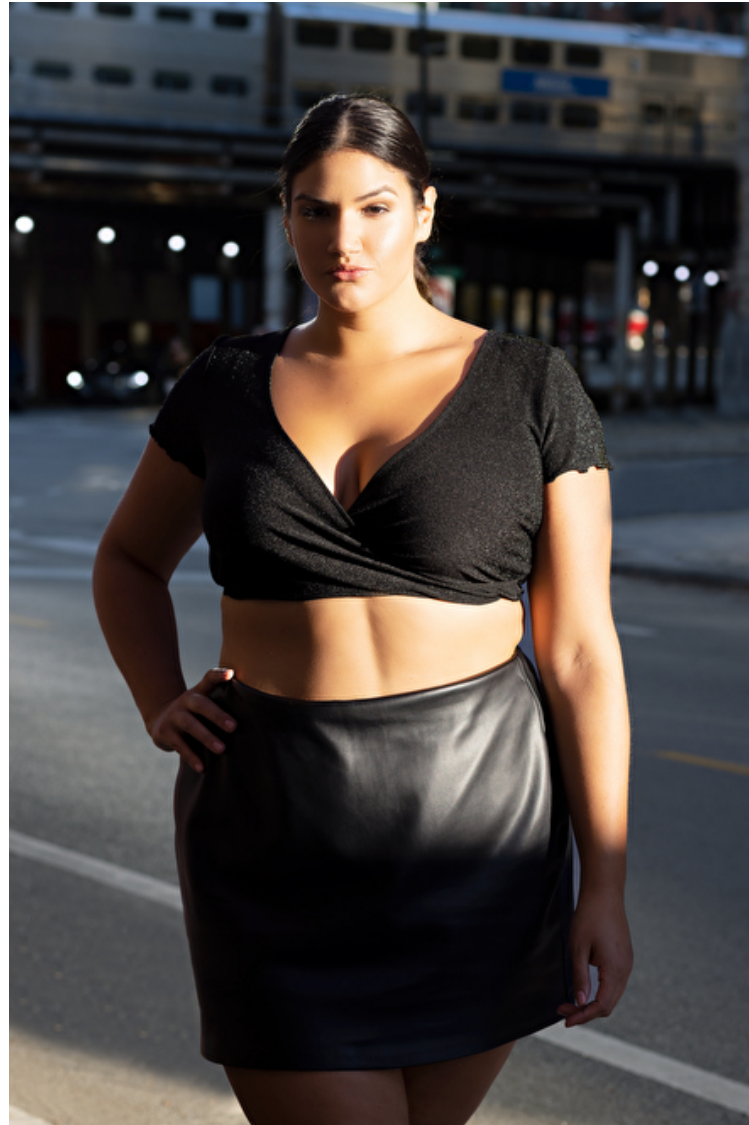

Bust 107cm / 42"

Waist 99cm / 39"

Hips 126cm / 49.5"

Shoes EU/US/UK 42.5 / 11 / 9

Eyes Brown

Hair Brown

Cup D

Location Nashville