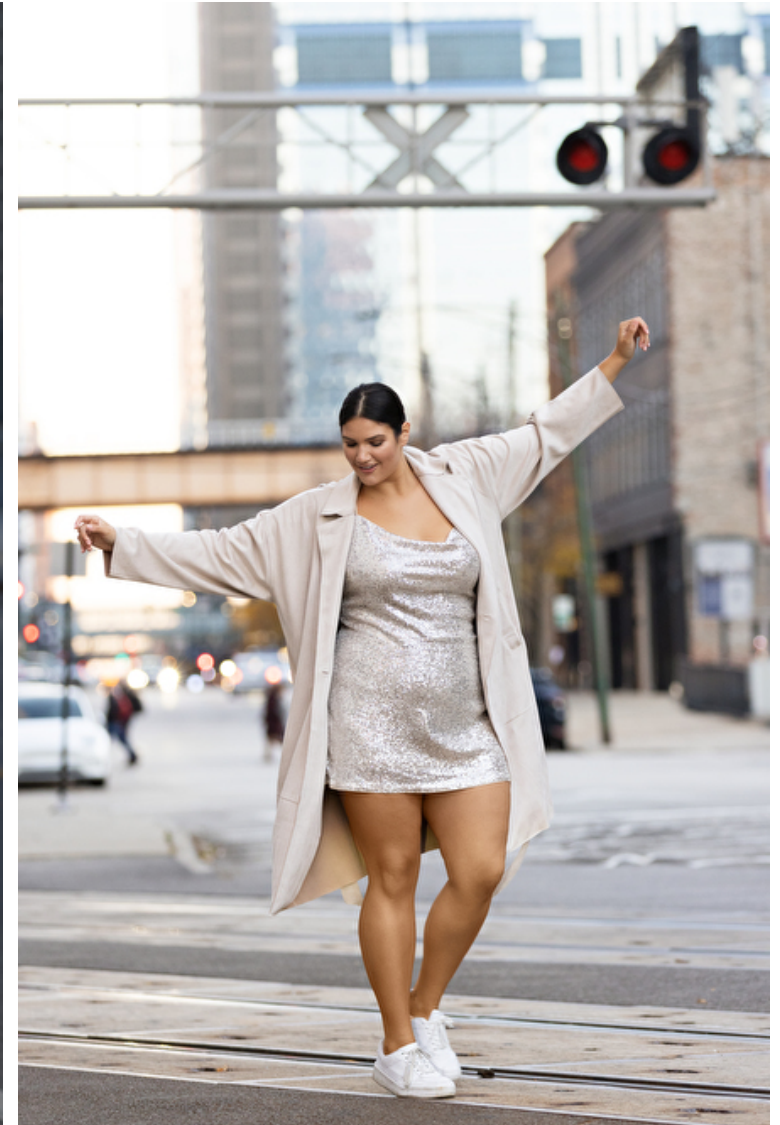

Bust 107cm / 42"

Waist 99cm / 39"

Hips 126cm / 49.5"

Shoes EU/US/UK 42.5 / 11 / 9

Eyes Brown

Hair Brown

Cup D

Location Nashville